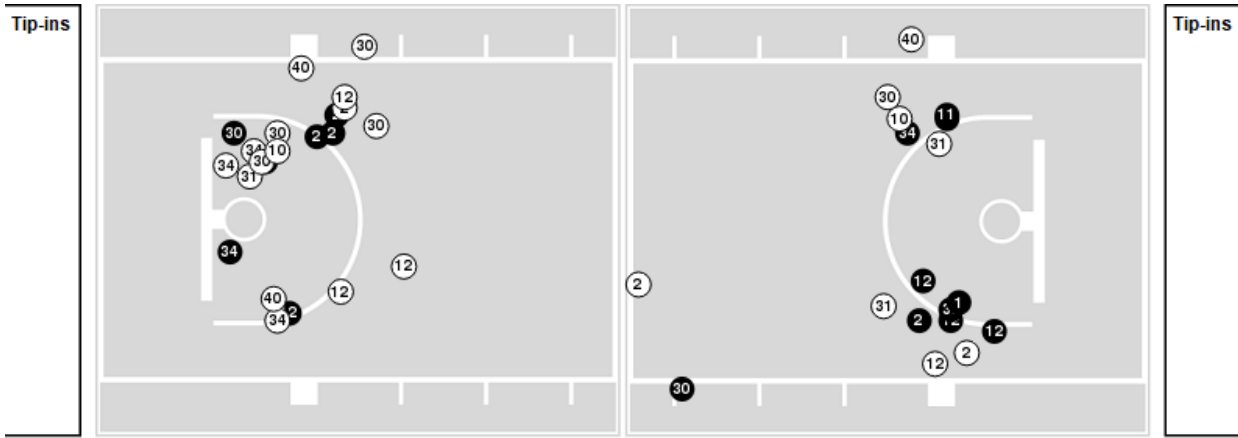

Blow Up Chart

N Made   **O** Missed   N - Player Number

Gust. Adolphus	M/A	%
Field Goals	27/71	38
2 Points	20/49	41
3 Points	7/22	32
Free Throws	8/11	73

Gust. Adolphus	M/A	%
Points in the Paint	32 (16 / 36)	44
Fast Break Points	19 (10/10)	100
Second Chance Points	14 (6/16)	38
Effective FG%	43