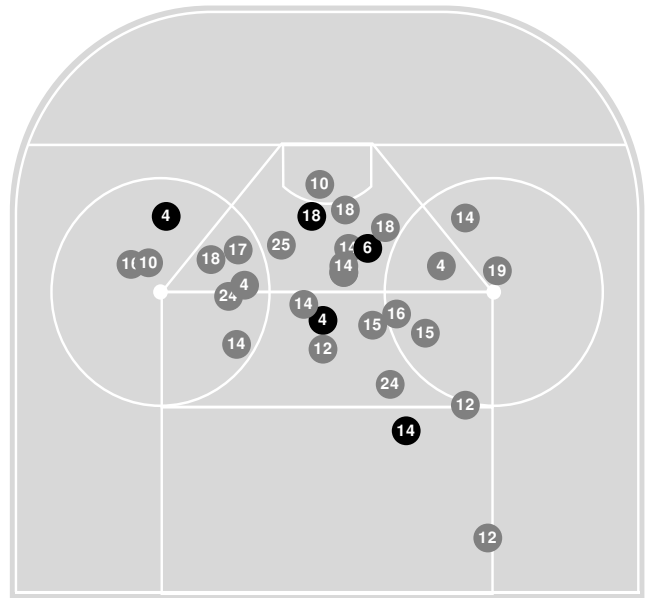

2022-23 Women's Ice Hockey Shot Chart (Advanced) Report

Jan 13, 2023, Start time: 05:00 PM, Don Roberts Ice Arena, Saint Peter, Minnesota
Attendance: 430

Game duration: 2:32

SAINT BENEDICT

2 - 5

GUST. ADOLPHUS

Scoring by period

Team	1	2	3
Saint Benedict	0	1	1
Gust. Adolphus	4	1	0

Shot chart

Bennies Attack zone

Golden Gusties Attack zone

(N) Saved by goalie
(●) Goal
(N) Shot On-target
(N) Shot Blocked
(N) Hit Pipe
N Player number

Shot statistics

Bennies Attack zone

Golden Gusties Attack zone

Shot summary

Bennies

Golden Gusties

2022-23 Women's Ice Hockey Shot Chart (Advanced) Report

Jan 13, 2023, Start time: 05:00 PM, Don Roberts Ice Arena, Saint Peter, Minnesota
Attendance: 430