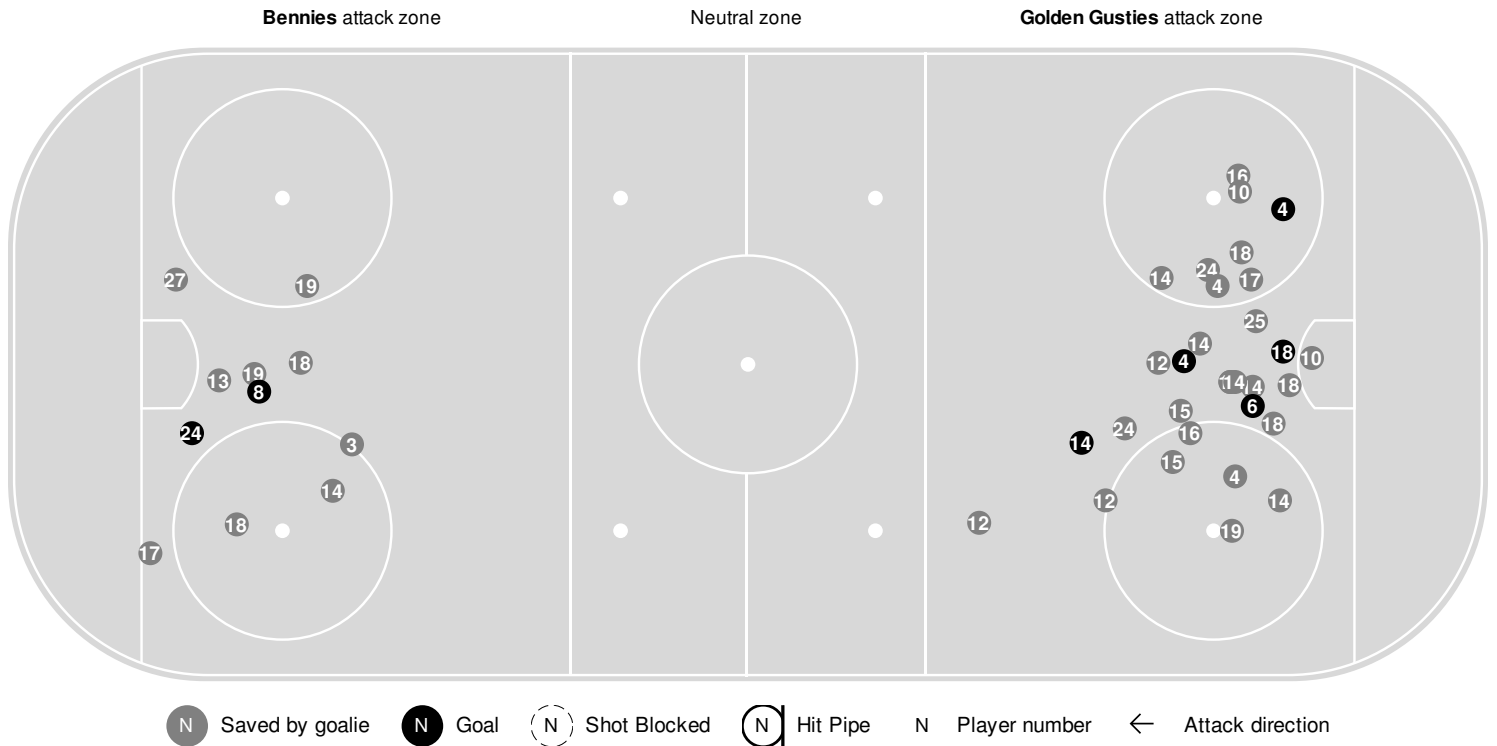

2022-23 Women's Ice Hockey Shot Chart Report

Jan 13, 2023, Start time: 05:00 PM, Don Roberts Ice Arena, Saint Peter, Minnesota
Attendance: 430

Game duration: 2:32

SAINT BENEDICT

2 - 5

GUST. ADOLPHUS

Scoring by period

Team	1	2	3
Saint Benedict	0	1	1
Gust. Adolphus	4	1	0

Shot chart

Shot summary

	Bennies				Golden Gusties			
	1	2	3	Tot	1	2	3	Tot
Total shots attempted	2	6	3	11	15	7	9	31
Blocked by defense	0	0	0	0	0	0	0	0
Shots Off Target	0	0	0	0	0	0	0	0
Pipes	0	0	0	0	0	0	0	0
Total shots on-target	2	6	3	11	15	7	9	31
Shots saved by goalie Ally Frantzick	11	6	9	26	2	5	2	9
Goals scored:				2	Goals scored:			5