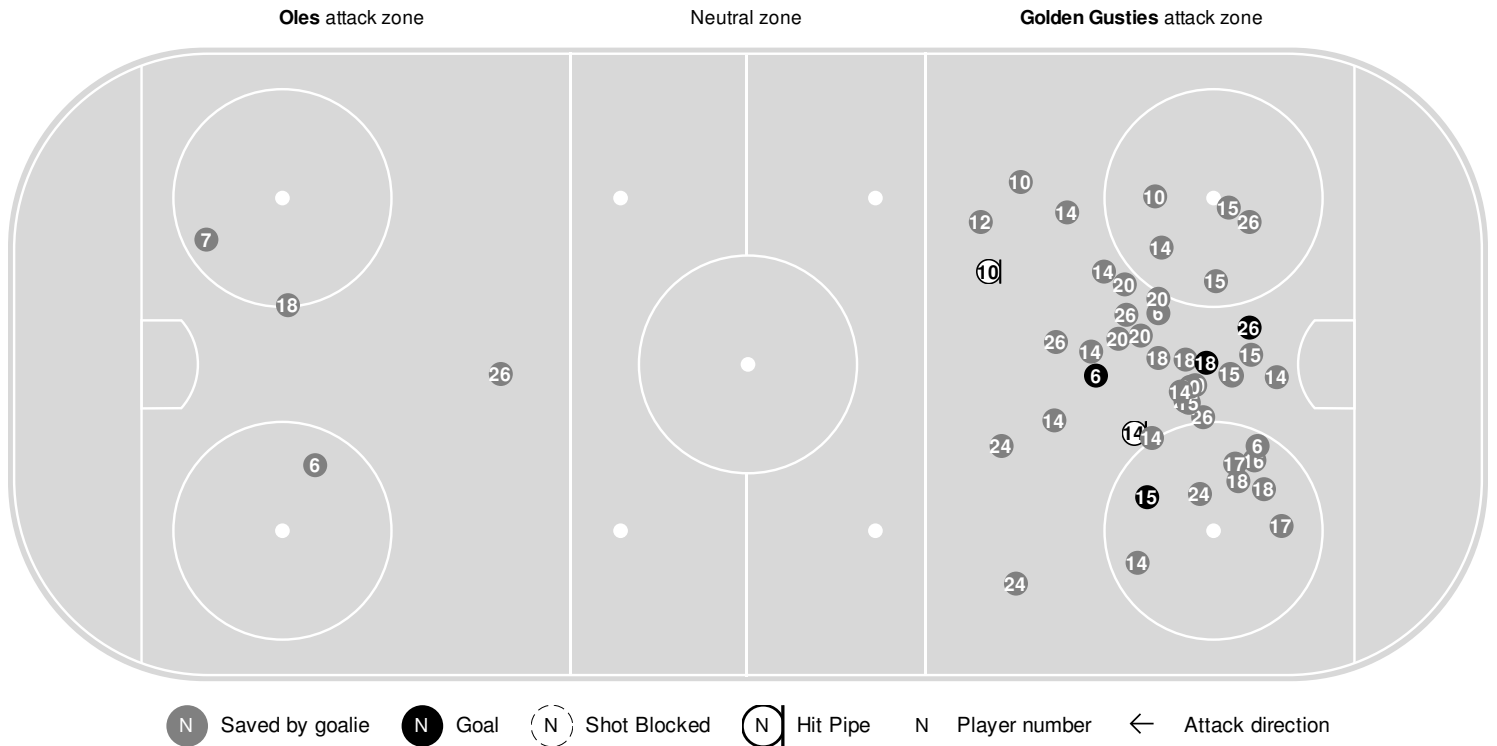

2021-22 Women's Ice Hockey Shot Chart Report

Jan 15, 2022, Start time: 02:00 PM, Don Roberts Ice Arena, Saint Peter, Minnesota
Attendance: 637

Game duration: 1:48

ST. OLAF

0 - 4

GUST. ADOLPHUS

Scoring by period

Team	1	2	3
St. Olaf	0	0	0
Gust. Adolphus	1	2	1

Shot chart

Shot summary

Oles	1	2	3	Tot
Total shots attempted	1	1	2	4
Blocked by defense	0	0	0	0
Shots Off Target	0	0	0	0
Pipes	0	0	0	0
Total shots on-target	1	1	2	4
Shots saved by goalie Ivy Shonka	17	16	8	41
Goals scored:				0

Golden Gusties	1	2	3	Tot
Total shots attempted	20	18	10	48
Blocked by defense	0	0	0	0
Shots Off Target	0	0	1	1
Pipes	2	0	0	2
Total shots on-target	18	18	9	45
Shots saved by goalie Katie McCoy	0	1	2	3
Shots saved by goalie Maria Widen	1	0	0	1
Goals scored:				4