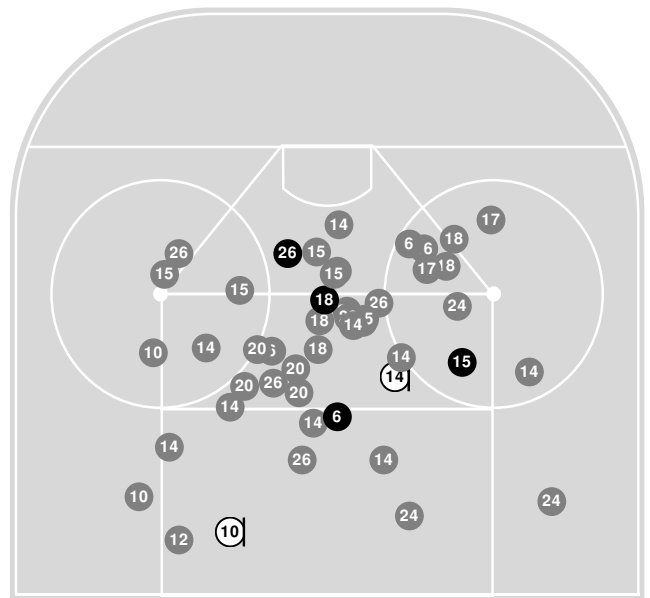

2021-22 Women's Ice Hockey Shot Chart (Advanced) Report

Jan 15, 2022, Start time: 02:00 PM, Don Roberts Ice Arena, Saint Peter, Minnesota
Attendance: 637

Game duration: 1:48

ST. OLAF

0 - 4

GUST. ADOLPHUS

Scoring by period

Team	1	2	3
St. Olaf	0	0	0
Gust. Adolphus	1	2	1

Shot chart

Oles Attack zone

Golden Gusties Attack zone

N Saved by goalie
 N Goal
 N Shot On-target
 N Shot Blocked
 N Hit Pipe
 N Player number

Shot statistics