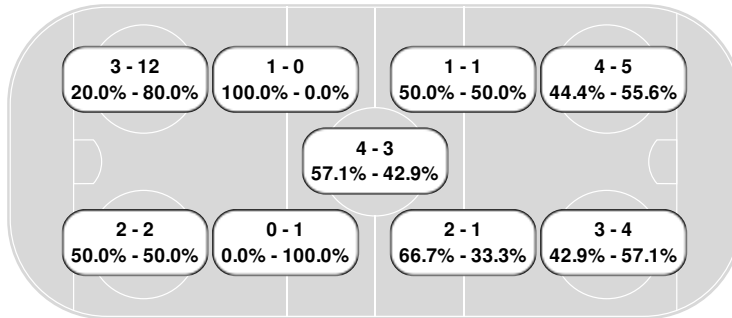

2021-22 Women's Ice Hockey Box Score Report

Jan 15, 2022, Start time: 02:00 PM, Don Roberts Ice Arena, Saint Peter, Minnesota
Attendance: 637

Game duration: 1:48

Penalty summary

Prd	Player	Team	Min	Offense	Time	
1st	Jordyn Peterson	GAC	2	Roughing	11:46	PP
1st	Grace Lankas	STO	2	Body checking	13:29	PP

Prd	Player	Team	Min	Offense	Time	
2nd	Heather Olinger	GAC	2	Tripping	04:41	PP
3rd	Brooke Power	GAC	2	Body checking	03:24	PP

Faceoff summary

Oles

#	Player	W	L	FO%
5	Sophie McBane	7	7	50.0
12	Maya Ballard	5	5	50.0
14	Mandy Moran	4	6	40.0
7	Lauren Spear	3	8	27.3
8	Iona Welsch	1	1	50.0
21	Emma Boyer	0	1	0.0
22	Carolyn Carpenter	0	1	0.0
Totals:		20	29	40.8

Golden Gusties

#	Player	W	L	FO%
16	Molly McHugh	13	12	52.0
20	Stephanie Anderson	4	1	80.0
18	Emily Olson	4	3	57.1
19	Kaitlyn Holland	3	3	50.0
6	Brooke Power	2	0	100.0
14	Hailey Holland	2	1	66.7
9	Madigan Goldsworthy	1	0	100.0
Totals:		29	20	59.2

Faceoff chart

Oles

FACEOFFS	WON
1st Period	3
2nd Period	11
3rd Period	6
At even strength	18
Power play	2
Short handed	0

Golden Gusties

WON	FACEOFFS
11	1st Period
8	2nd Period
10	3rd Period
24	At even strength
1	Power play
4	Short handed

Power play summary

Oles

Prd	Start	End	Elapsed	Shots	(Opp)
1	11:46	13:29	01:43	0	1
2	04:41	06:41	02:00	0	1
3	03:24	05:24	02:00	1	0
Summary: 3 opps, 1 shots, 0 goal, time 05:43					

Golden Gusties

Prd	Start	End	Elapsed	Shots	(Opp)
1	13:46	15:29	01:43	2	0
Summary: 1 opps, 2 shots, 0 goal, time 01:43					

Shootout summary

No Shootouts

Penalty shot summary

No Penalty Shots

Referee's Signature _____