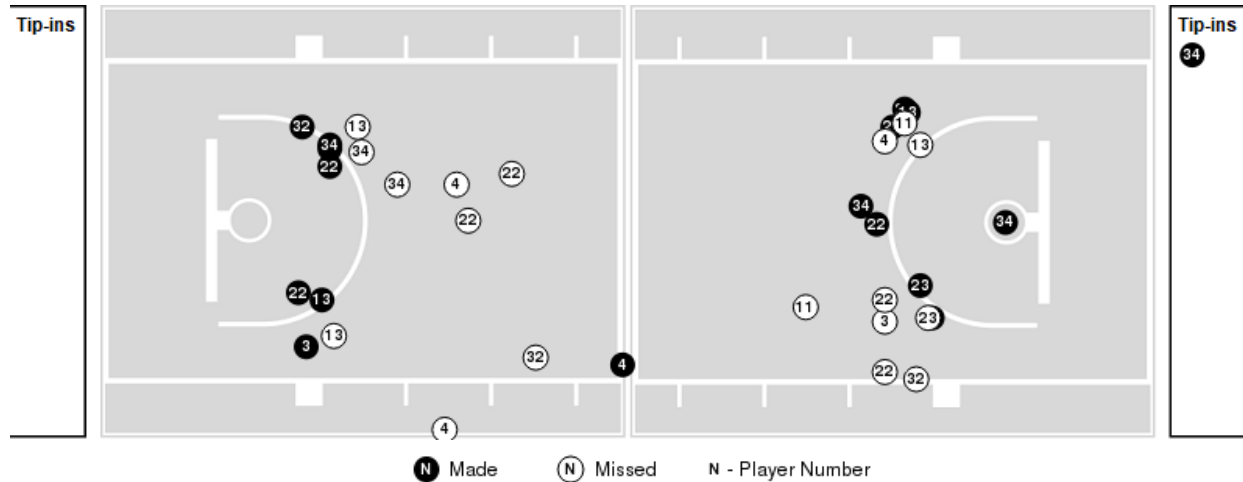

Macalester

All Field Goals

Blow Up Chart

Macalester	M/A	%
Field Goals	28/60	47
2 Points	19/39	49
3 Points	9/21	43
Free Throws	14/16	88

Macalester	M/A	%
Points in the Paint	32 (16 / 33)	48
Fast Break Points	4 (2/3)	67
Second Chance Points	18 (9/9)	100
Effective FG%	54	