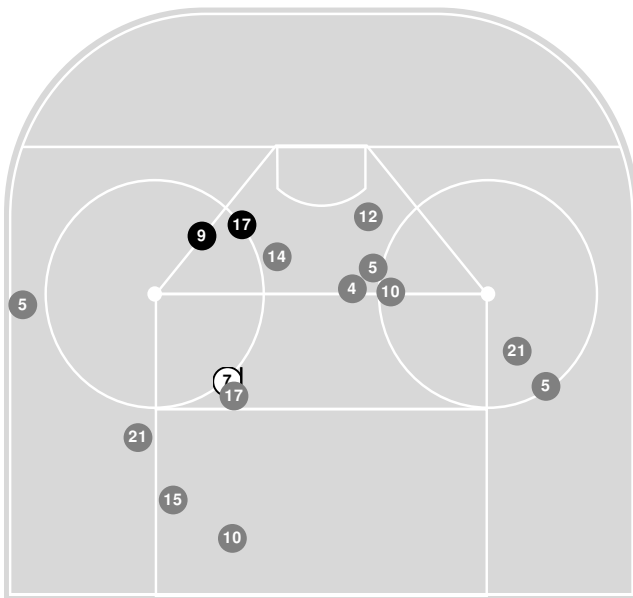

2022-23 Women's Ice Hockey Shot Chart (Advanced) Report

Mar 04, 2023, Start time: 02:00 PM, Don Roberts Ice Rink, St. Peter, Minnesota
Attendance: 1234

Game duration: 2:00

AUGSBURG

2 - 4

GUST. ADOLPHUS

Scoring by period

Team	1	2	3
Augsburg	0	0	2
Gust. Adolphus	2	1	1

Shot chart

Auggies Attack zone