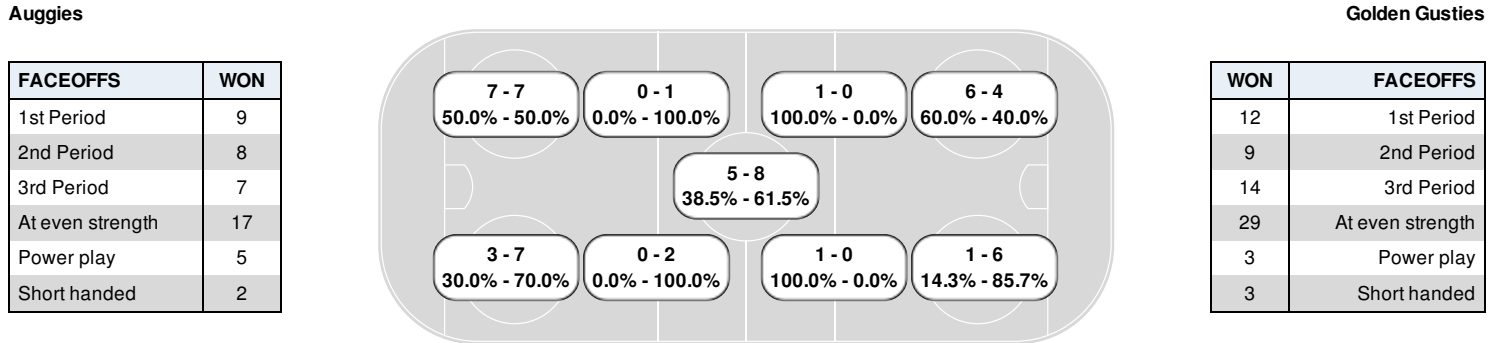

2022-23 Women's Ice Hockey Box Score Report

Mar 04, 2023, Start time: 02:00 PM, Don Roberts Ice Rink, St. Peter, Minnesota
Attendance: 1234

Game duration: 2:00

Penalty summary

Prd	Player	Team	Min	Offense	Time	
1st	Elizabeth Fagerlind	AUG	2	Slashing	17:56	PP
2nd	Kristina Press	GAC	2	Roughing	09:37	PP
2nd	Kaitlyn Holland	GAC	2	Hooking	19:00	PP

Prd	Player	Team	Min	Offense	Time	
3rd	Brooke Remington	GAC	2	Hooking	03:54	PP
3rd	TEAM	AUG	2	Too many players on ice	05:27	PP

Faceoff summary

Auggies					Golden Gusties				
#	Player	W	L	FO%	#	Player	W	L	FO%
7	Sydney Rydel	13	9	59.1	18	Emily Olson	21	8	72.4
5	Katie Flynn	7	23	23.3	2	Lily Mortenson	9	9	50.0
17	Emily Schoeberl	4	2	66.7	16	Molly McHugh	4	3	57.1
9	Jenna Gerold	0	1	0.0	6	Brooke Power	1	1	50.0
Totals:		24	35	40.7	14	Hailey Holland	0	1	0.0
Totals:		35	24	59.3	26	Emily Howard	0	2	0.0

Faceoff chart

Power play summary

Auggies							Golden Gusties						
Prd	Start	End	Elapsed	Shots	(Opp)		Prd	Start	End	Elapsed	Shots	(Opp)	
2	09:37	11:37	02:00	1	0		1	17:56	19:56	02:00	1	0	
3	19:00	01:00	02:00	2	0		3	05:27	07:27	02:00	4	0	
3	03:54	04:50	00:56	1	0	PPG	Summary: 2 opps, 5 shots, 0 goal, time 04:00						
Summary: 3 opps, 4 shots, 1 goal, time 04:56													

Shootout summary

No Shootouts

Penalty shot summary

No Penalty Shots

Referee's Signature _____