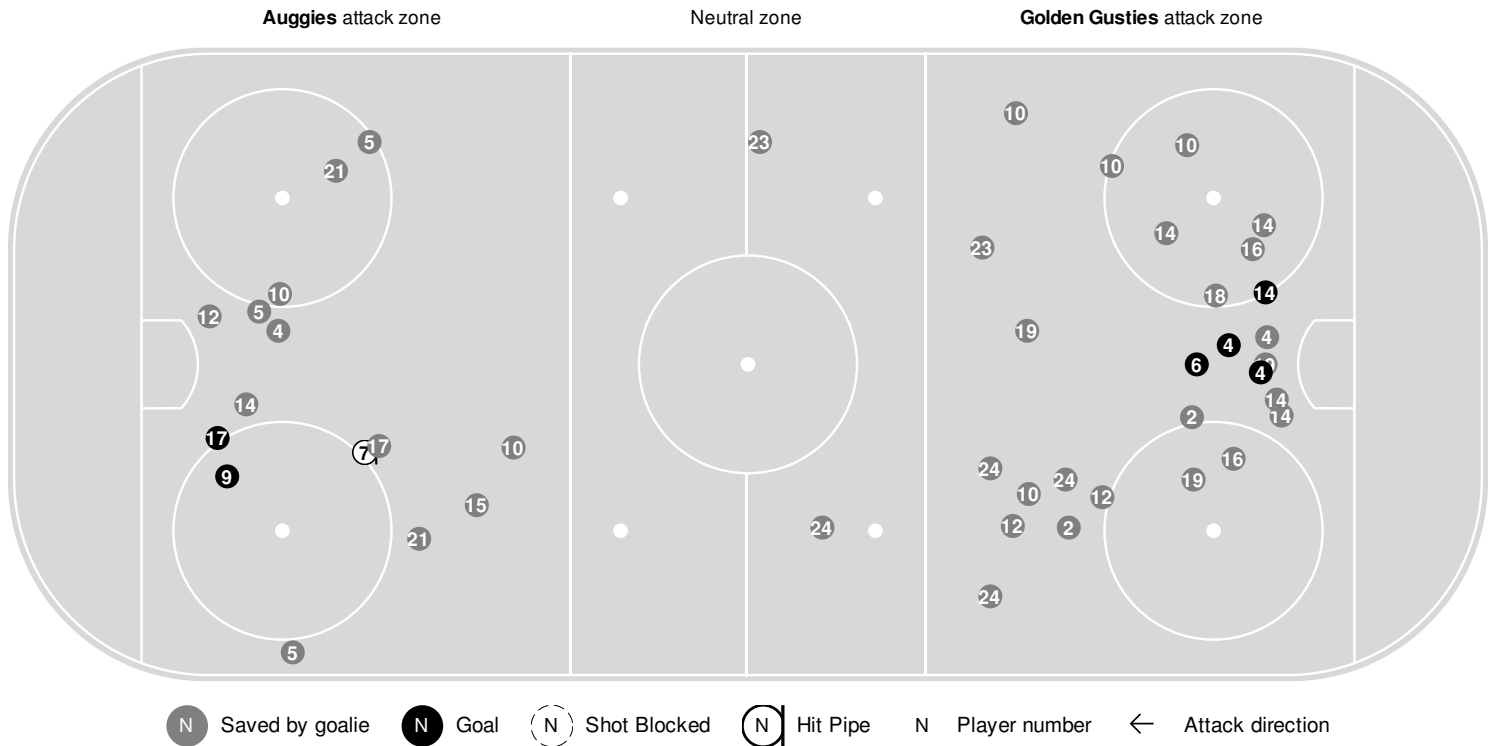

2022-23 Women's Ice Hockey Shot Chart Report

Mar 04, 2023, Start time: 02:00 PM, Don Roberts Ice Rink, St. Peter, Minnesota
Attendance: 1234

Game duration: 2:00

AUGSBURG

2 - 4

GUST. ADOLPHUS

Scoring by period

Team	1	2	3
Augsburg	0	0	2
Gust. Adolphus	2	1	1

Shot chart

Shot summary

	Golden Gusties			
	1	2	3	Tot
Auggies				
Total shots attempted	0	8	9	17
Blocked by defense	0	0	0	0
Shots Off Target	0	2	0	2
Pipes	0	1	0	1
Total shots on-target	0	5	9	14
Shots saved by goalie Chloe Stockinger	10	5	10	25
Goals scored:				2
Total shots attempted	12	7	11	30
Blocked by defense	0	0	0	0
Shots Off Target	0	1	0	1
Pipes	0	0	0	0
Total shots on-target	12	6	11	29
Shots saved by goalie Katie McCoy	0	5	7	12
Goals scored:				4