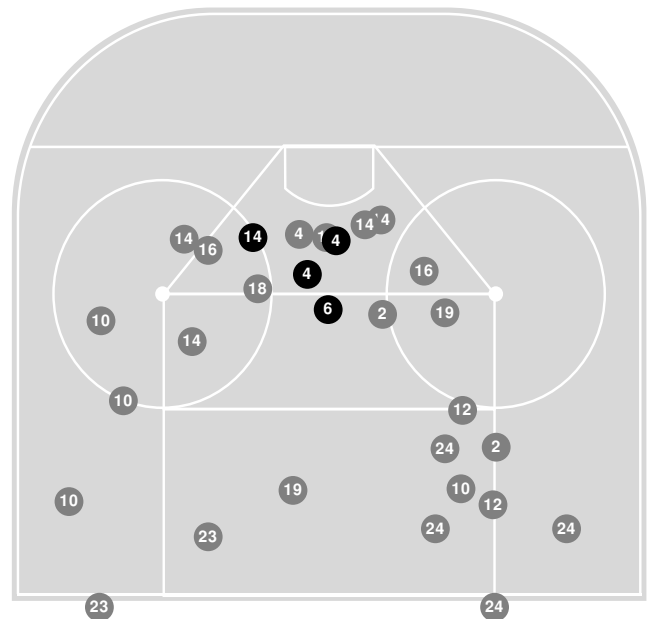

# 2022-23 Women's Ice Hockey Shot Chart (Advanced) Report

Mar 04, 2023, Start time: 02:00 PM, Don Roberts Ice Rink, St. Peter, Minnesota  
Attendance: 1234

Game duration: 2:00

**AUGSBURG**

**2 - 4**

**GUST. ADOLPHUS**

## Shot chart

Auggies Attack zone

Golden Gusties Attack zone

N Saved by goalie  
 N Goal  
 N Shot On-target  
 N Shot Blocked  
 N Hit Pipe  
 N Player number