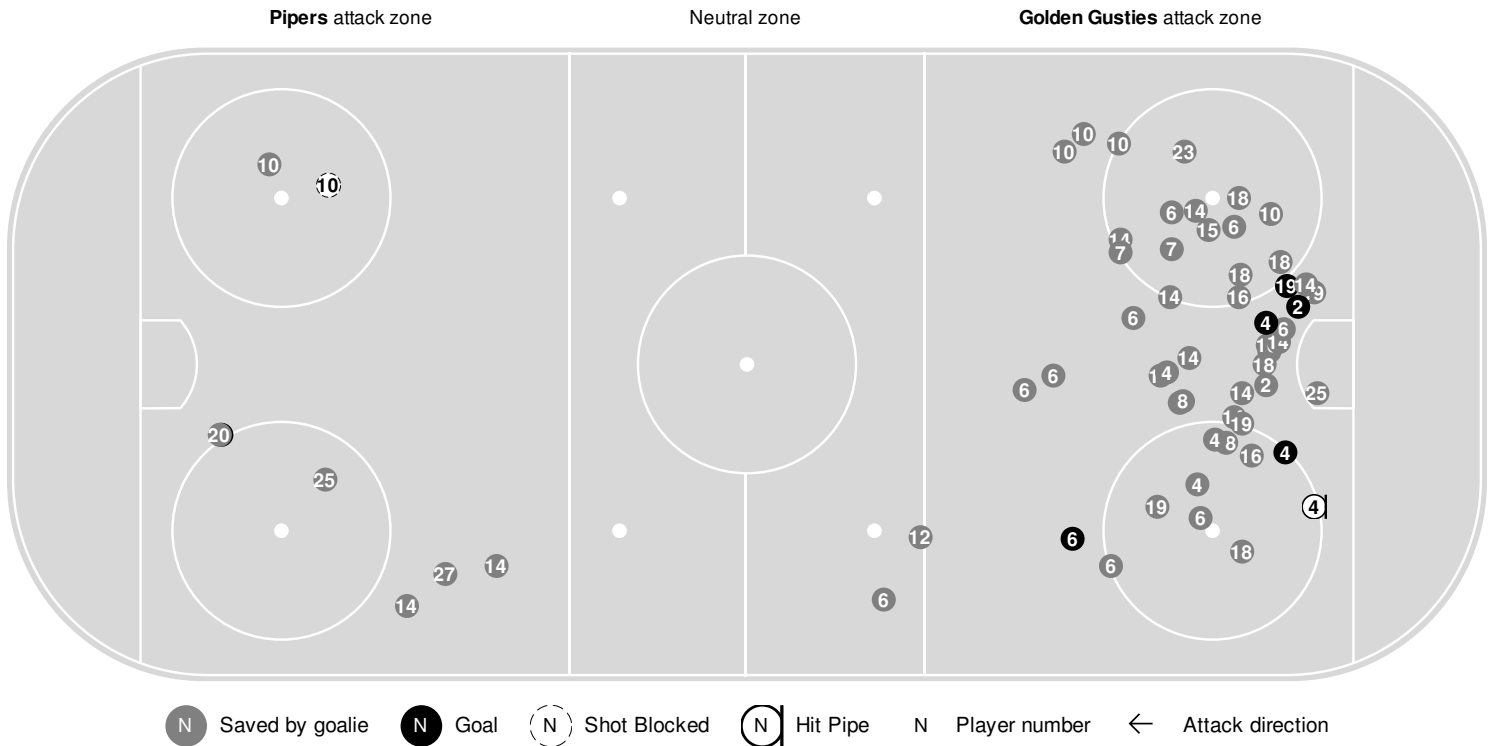

2022-23 Women's Ice Hockey Shot Chart Report

Feb 26, 2023, Start time: 12:00 AM, Don Roberts Ice Rink, Saint Peter, Minnesota
Attendance: 566

Game duration: 17:57

HAMLIN

1 - 5

GUST. ADOLPHUS

Scoring by period

Team	1	2	3
Hamline	0	1	0
Gust. Adolphus	1	4	0

Shot chart

Shot summary

Pipers				
	1	2	3	Tot
Total shots attempted	2	2	4	8
Blocked by defense	0	0	1	1
Shots Off Target	0	0	0	0
Pipes	0	0	0	0
Total shots on-target	2	2	3	7
Shots saved by goalie Maddie Nickell	15	18	14	47
Goals scored:				1