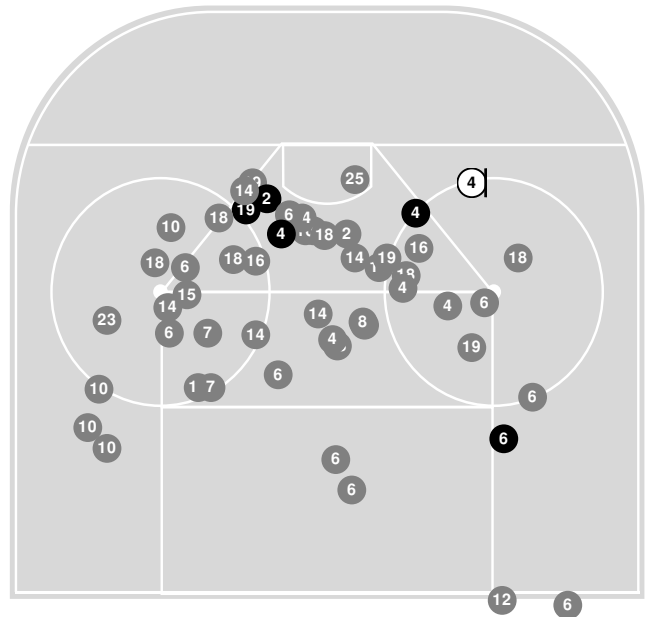

2022-23 Women's Ice Hockey Shot Chart (Advanced) Report

Feb 26, 2023, Start time: 12:00 AM, Don Roberts Ice Rink, Saint Peter, Minnesota
Attendance: 566

Game duration: 17:57

HAMLIN

1 - 5

GUST. ADOLPHUS

Scoring by period

Team	1	2	3
Hamline	0	1	0
Gust. Adolphus	1	4	0

Shot chart

Pipers Attack zone

Golden Gusties Attack zone

N Saved by goalie
 N Goal
 N Shot On-target
 N Shot Blocked
 N Hit Pipe
 N Player number

Shot statistics