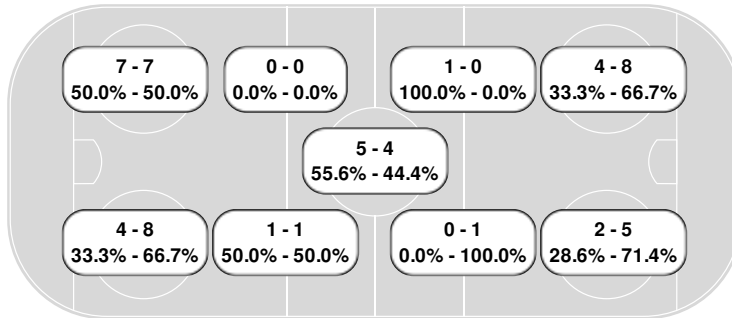

Faceoff summary

Pipers

#	Player	W	L	FO%
18	Nikki Olund	9	10	47.4
20	Ashley Grabau	7	4	63.6
23	Emme Nelson	7	16	30.4
3	Lucy Hoelscher	1	4	20.0
Totals:		24	34	41.4

Golden Gusties

#	Player	W	L	FO%
2	Lily Mortenson	11	5	68.8
16	Molly McHugh	11	5	68.8
18	Emily Olson	9	9	50.0
6	Brooke Power	1	0	100.0
14	Hailey Holland	1	0	100.0
26	Emily Howard	1	3	25.0
9	Gianna Gasparini	0	2	0.0
Totals:		34	24	58.6

Faceoff chart

Pipers

FACEOFFS	WON
1st Period	10
2nd Period	8
3rd Period	6
At even strength	24
Power play	0
Short handed	0

Golden Gusties

WON	FACEOFFS
14	1st Period
14	2nd Period
6	3rd Period
29	At even strength
3	Power play
2	Short handed