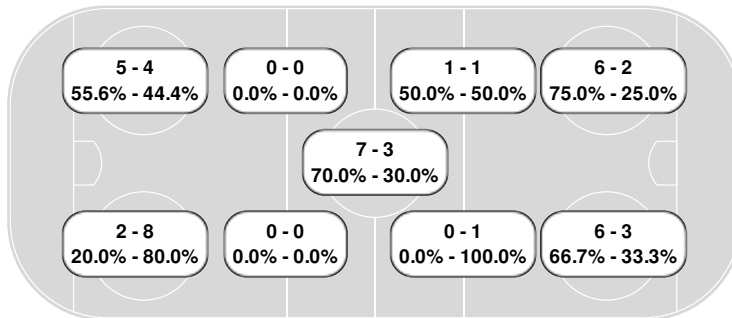

Prd	Player	Team	Min	Offense	Time	
3rd	Sophie McBane	STO	2	Hooking	02:42	PP
3rd	Kaitlyn Holland	GAC	2	Hooking	19:31	PP

Faceoff summary

Golden Gusties

#	Player	W	L	FO%
16	Molly McHugh	11	3	78.6
18	Emily Olson	8	9	47.1
2	Lily Mortenson	5	5	50.0
9	Gianna Gasparini	2	4	33.3
26	Emily Howard	1	0	100.0
14	Hailey Holland	0	1	0.0
Totals:		27	22	55.1

FACEOFFS	WON
1st Period	8
2nd Period	10
3rd Period	9
At even strength	23
Power play	3
Short handed	1

WON	FACEOFFS
6	1st Period
11	2nd Period
5	3rd Period
17	At even strength
1	Power play
4	Short handed