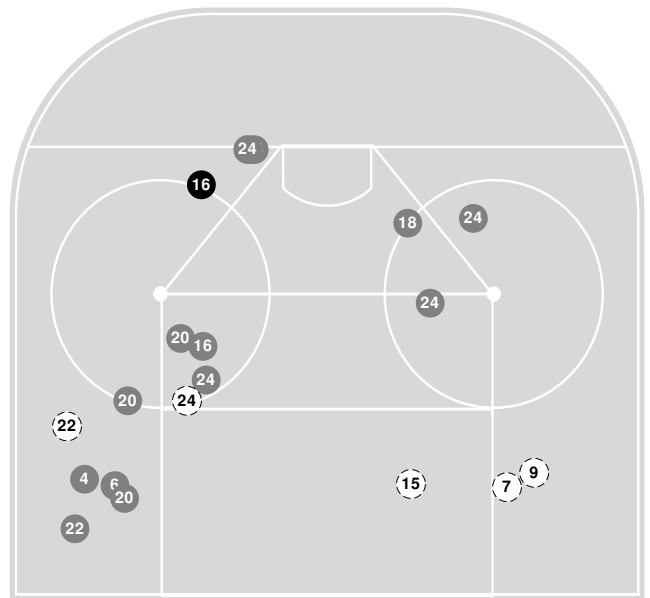

Oles Attack zone

N Saved by goalie
N Goal
N Shot On-target
N Shot Blocked
N Hit Pipe
N Player number