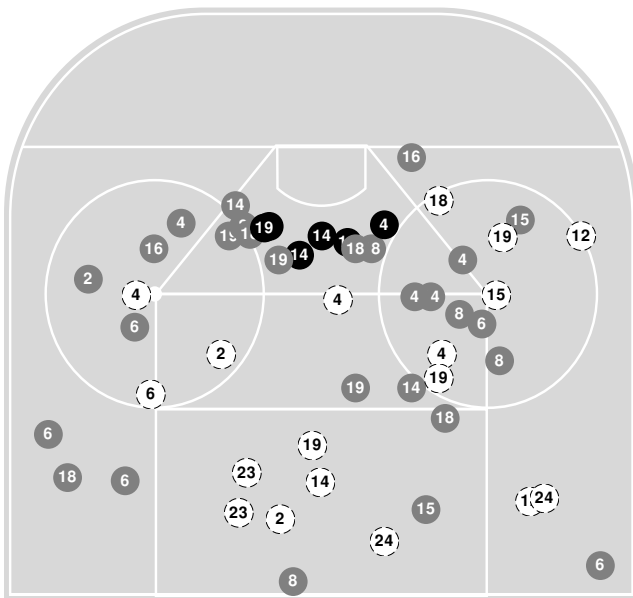

2022-23 Women's Ice Hockey Shot Chart (Advanced) Report

Feb 18, 2023, Start time: 03:00 PM, St. Olaf Ice Arena, Northfield, Minnesota
Attendance: 154

Game duration: 1:56

GUST. ADOLPHUS

6 - 1

ST. OLAF

Scoring by period

Team	1	2	3
Gust. Adolphus	1	2	3
St. Olaf	0	0	1

Shot chart

Golden Gusties Attack zone