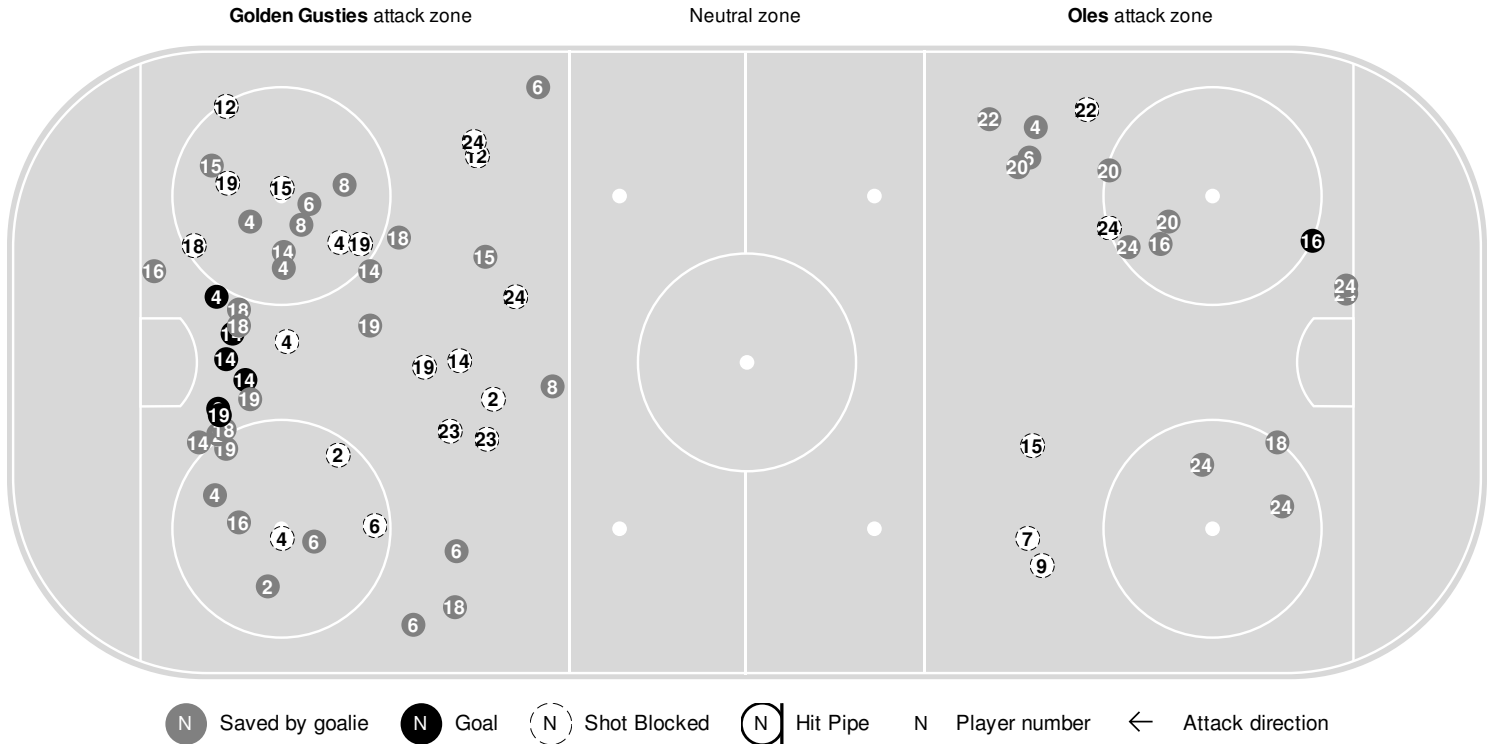

2022-23 Women's Ice Hockey Shot Chart Report

Feb 18, 2023, Start time: 03:00 PM, St. Olaf Ice Arena, Northfield, Minnesota
Attendance: 154

Game duration: 1:56

GUST. ADOLPHUS

6 - 1

ST. OLAF

Scoring by period

Team	1	2	3
Gust. Adolphus	1	2	3
St. Olaf	0	0	1

Shot chart

N Saved by goalie
N Goal
N Shot Blocked
N Hit Pipe
N Player number
← Attack direction

Shot summary

Golden Gusties

	1	2	3	Tot
Total shots attempted	27	24	22	73
Blocked by defense	6	6	6	18
Shots Off Target	8	6	7	21
Pipes	0	0	0	0
Total shots on-target	13	12	9	34
Shots saved by goalie Katie McCoy	3	6	3	12
Shots saved by goalie Meghan Gibb	0	0	1	1
Goals scored:				6

Oles

	1	2	3	Tot
Total shots attempted	5	11	7	23
Blocked by defense	1	3	1	5
Shots Off Target	1	2	1	4
Pipes	0	0	0	0
Total shots on-target	3	6	5	14
Shots saved by goalie Hannah Fritz	12	10	0	22
Shots saved by goalie Devon Cole	0	0	0	0
Shots saved by goalie Carley Tuman	0	0	6	6
Goals scored:				1