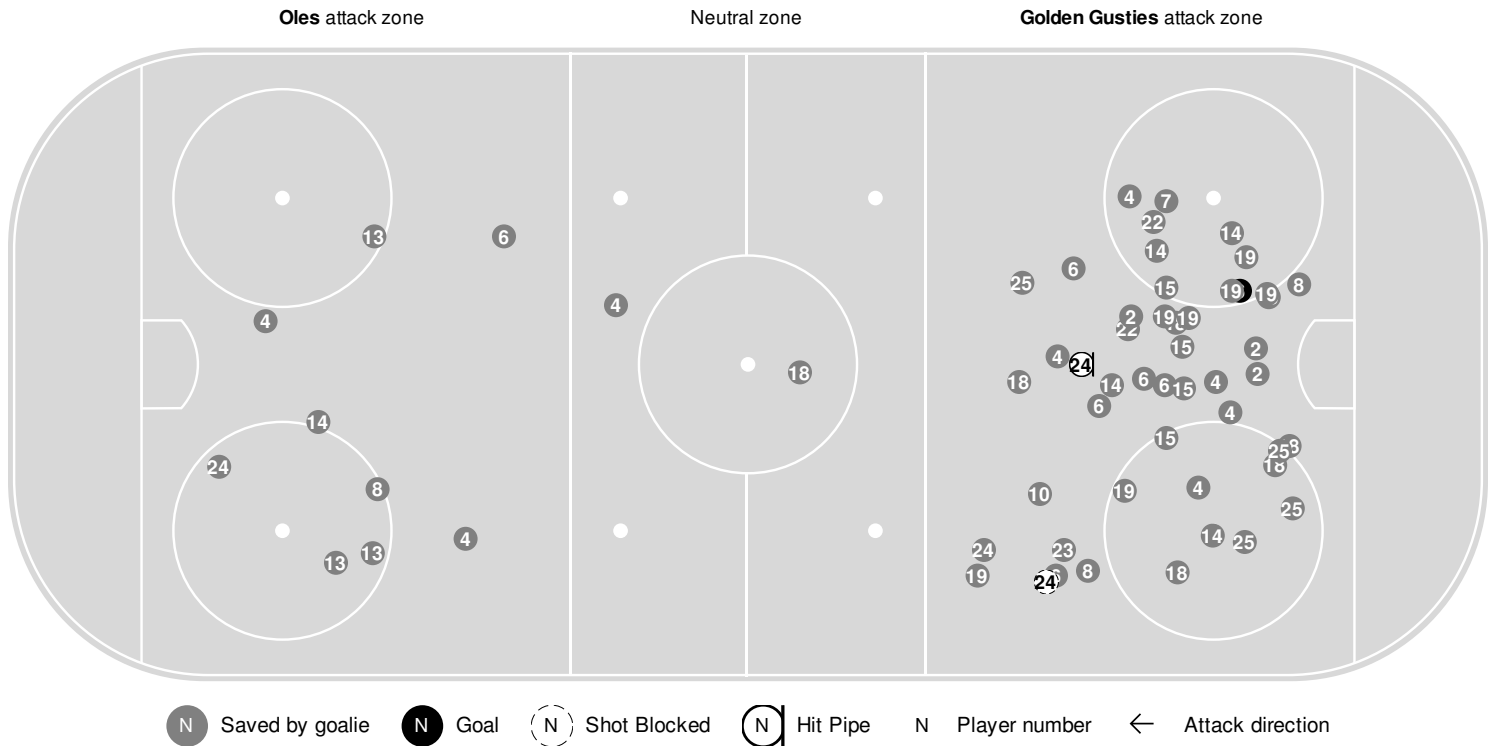

2022-23 Women's Ice Hockey Shot Chart Report

Feb 17, 2023, Start time: 07:00 PM, Don Roberts Ice Rink, Saint Peter, Minnesota
Attendance: 317

Game duration: 1:56

ST. OLAF

0 - 1

GUST. ADOLPHUS

Scoring by period

Team	1	2	3
St. Olaf	0	0	0
Gust. Adolphus	1	0	0

Shot chart

Shot summary

	Golden Gusties			
	1	2	3	Tot
Oles				
Total shots attempted	1	2	7	10
Blocked by defense	0	0	0	0
Shots Off Target	0	0	0	0
Pipes	0	0	0	0
Total shots on-target	1	2	7	10
Shots saved by goalie Carley Tuman	21	18	8	47
Goals scored:				0
Golden Gusties				
Total shots attempted	23	22	8	53
Blocked by defense	0	1	0	1
Shots Off Target	0	3	0	3
Pipes	1	0	0	1
Total shots on-target	22	18	8	48
Shots saved by goalie Katie McCoy	1	2	7	10
Goals scored:				1