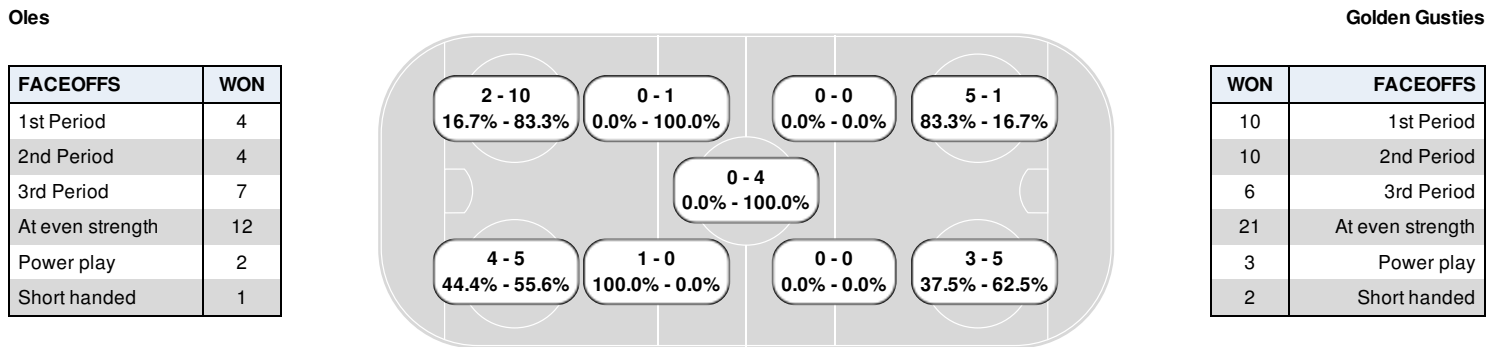

Referee's Signature _____

2022-23 Women's Ice Hockey Box Score Report

Feb 17, 2023, Start time: 07:00 PM, Don Roberts Ice Rink, Saint Peter, Minnesota
Attendance: 317

Game duration: 1:56

Faceoff summary

Oles					Golden Gusties				
#	Player	W	L	FO%	#	Player	W	L	FO%
22	Solvei Berg-Messerole	7	7	50.0	18	Emily Olson	10	6	62.5
5	Sophie McBane	5	7	41.7	16	Molly McHugh	8	3	72.7
7	Lauren Spear	3	5	37.5	2	Lily Mortenson	4	3	57.1
4	Annika Patterson	0	2	0.0	6	Brooke Power	3	2	60.0
9	Zephyryn Jager	0	1	0.0	26	Emily Howard	1	1	50.0
12	Maya Ballard	0	4	0.0	Totals:		26	15	63.4
Totals:		15	26	36.6					

Faceoff chart

Power play summary

Oles						Golden Gusties					
Prd	Start	End	Elapsed	Shots	(Opp)	Prd	Start	End	Elapsed	Shots	(Opp)
3	00:00	02:00	02:00	2	0	3	04:55	06:55	02:00	2	1
3	15:57	17:57	02:00	2	0	3	11:04	13:04	02:00	2	0
Summary: 2 opps, 4 shots, 0 goal, time 04:00						Summary: 2 opps, 4 shots, 0 goal, time 04:00					