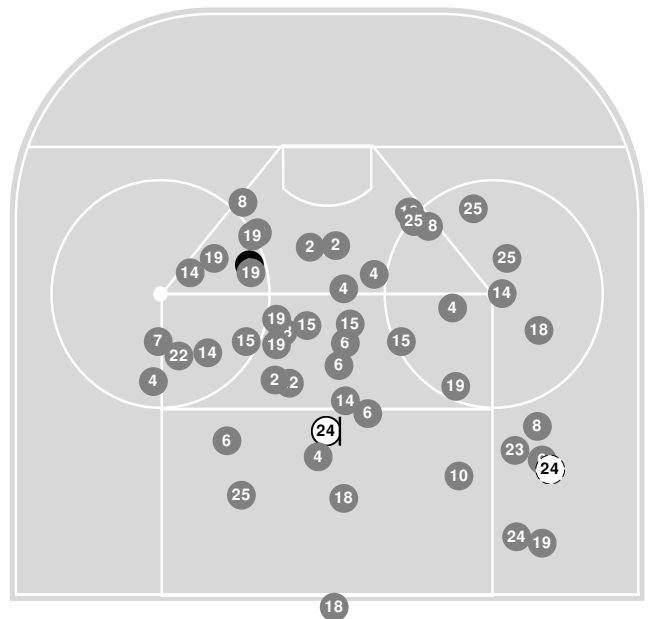

Golden Gusties Attack zone

N Saved by goalie
N Goal
N Shot On-target
N Shot Blocked
N Hit Pipe
N Player number