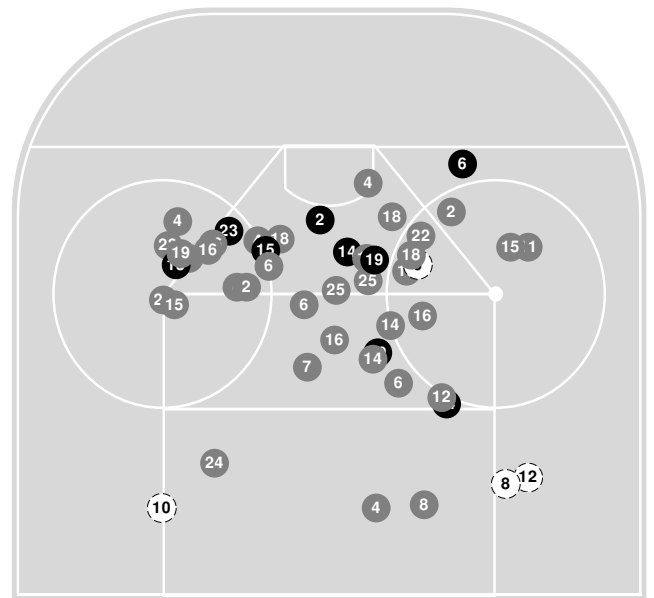

2022-23 Women's Ice Hockey Shot Chart (Advanced) Report

Feb 11, 2023, Start time: 02:00 PM, Don Roberts Ice Rink, Saint Peter, Minnesota
Attendance: 350

Game duration: 1:56

CONCORDIA-M'HEAD

0 - 9

GUST. ADOLPHUS

Scoring by period

Team	1	2	3
Concordia-M'head	0	0	0
Gust. Adolphus	4	2	3

Shot chart

Cobbers Attack zone

Golden Gusties Attack zone

N Saved by goalie
 N Goal
 N Shot On-target
 N Shot Blocked
 N Hit Pipe
 N Player number

Shot statistics

Cobbers Attack zone

Golden Gusties Attack zone

Shot summary

Cobbers Golden Gusties

2022-23 Women's Ice Hockey Shot Chart (Advanced) Report

Feb 11, 2023, Start time: 02:00 PM, Don Roberts Ice Rink, Saint Peter, Minnesota
Attendance: 350

Game duration: 1:56

	1	2	3	Tot
Total shots attempted	5	7	3	15
Blocked by defense	0	0	0	0
Shots Off Target	0	1	1	2
Pipes	0	0	0	0
Total shots on-target	5	6	2	13
Shots saved by goalie Kiana Flaig	10	8	0	18
Shots saved by goalie Hailee Bailey	0	0	4	4
Shots saved by goalie Becca Macklin	0	2	11	13
Goals scored:				0