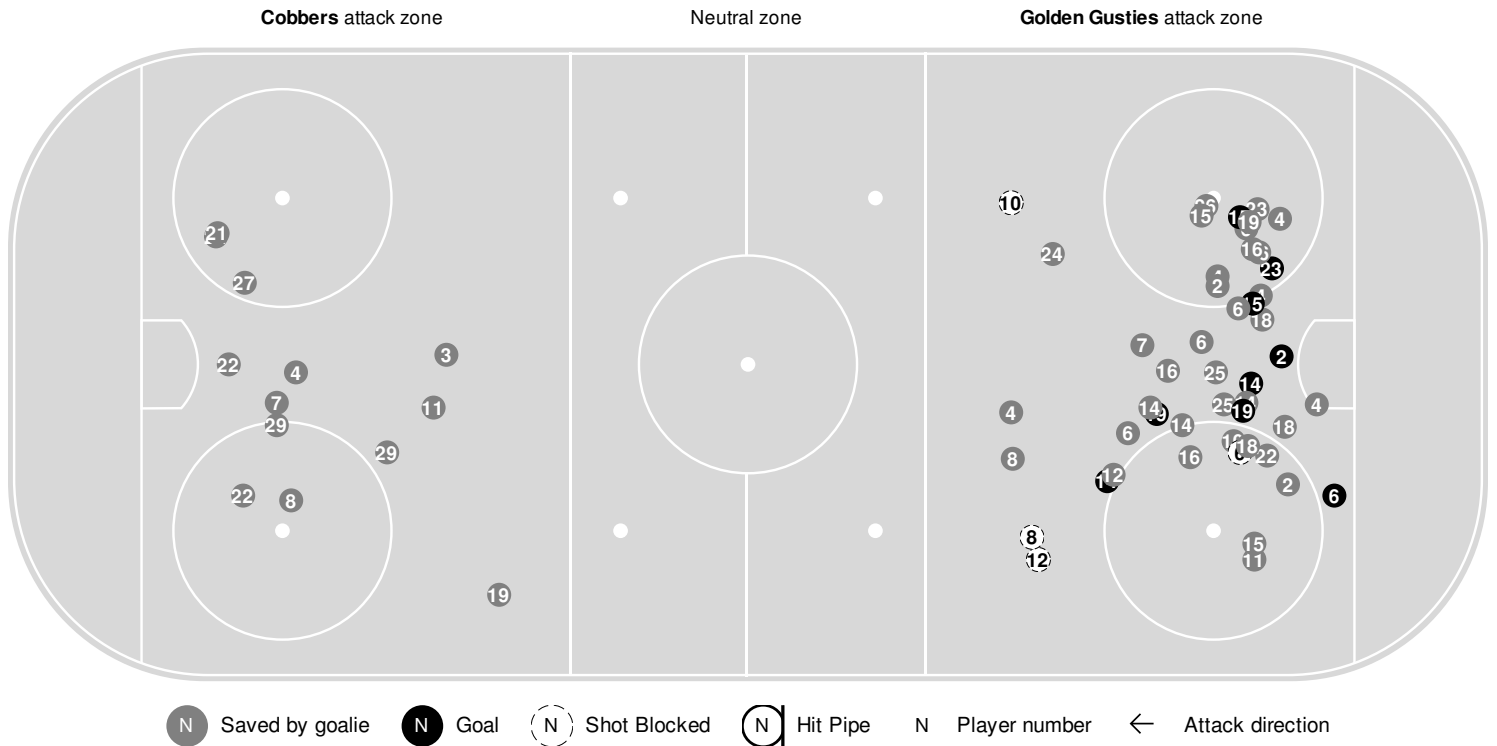

2022-23 Women's Ice Hockey Shot Chart Report

Feb 11, 2023, Start time: 02:00 PM, Don Roberts Ice Rink, Saint Peter, Minnesota
Attendance: 350

Game duration: 1:56

CONCORDIA-M'HEAD

0 - 9

GUST. ADOLPHUS

Scoring by period

Team	1	2	3
Concordia-M'head	0	0	0
Gust. Adolphus	4	2	3

Shot chart

Shot summary

	Golden Gusties			
	1	2	3	Tot
Cobbers				
Total shots attempted	5	7	3	15
Blocked by defense	0	0	0	0
Shots Off Target	0	1	1	2
Pipes	0	0	0	0
Total shots on-target	5	6	2	13
Shots saved by goalie Kiana Flaig	10	8	0	18
Shots saved by goalie Hailee Bailey	0	0	4	4
Shots saved by goalie Becca Macklin	0	2	11	13
Goals scored:				0
Total shots attempted	14	20	19	53
Blocked by defense	0	3	1	4
Shots Off Target	0	5	0	5
Pipes	0	0	0	0
Total shots on-target	14	12	18	44
Shots saved by goalie Katie McCoy	5	6	0	11
Shots saved by goalie Jori Jones	0	0	2	2
Goals scored:				9