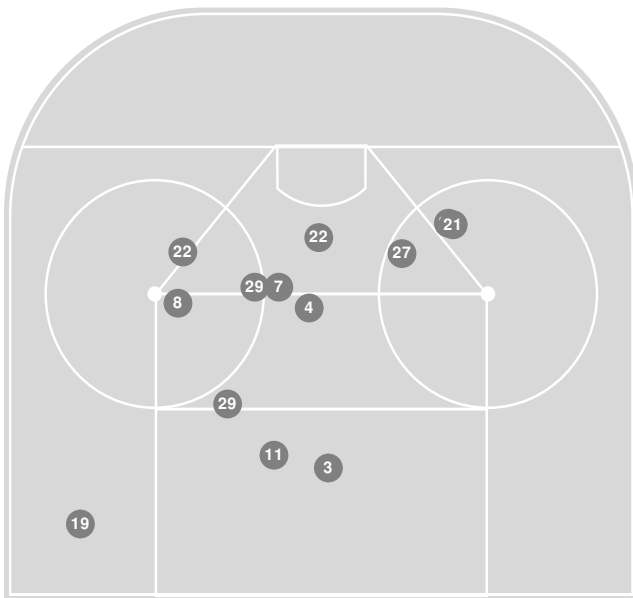

2022-23 Women's Ice Hockey Shot Chart (Advanced) Report

Feb 11, 2023, Start time: 02:00 PM, Don Roberts Ice Rink, Saint Peter, Minnesota
Attendance: 350

Game duration: 1:56

CONCORDIA-M'HEAD

0 - 9

GUST. ADOLPHUS

Scoring by period

Team	1	2	3
Concordia-M'head	0	0	0
Gust. Adolphus	4	2	3

Shot chart

Cobbers Attack zone