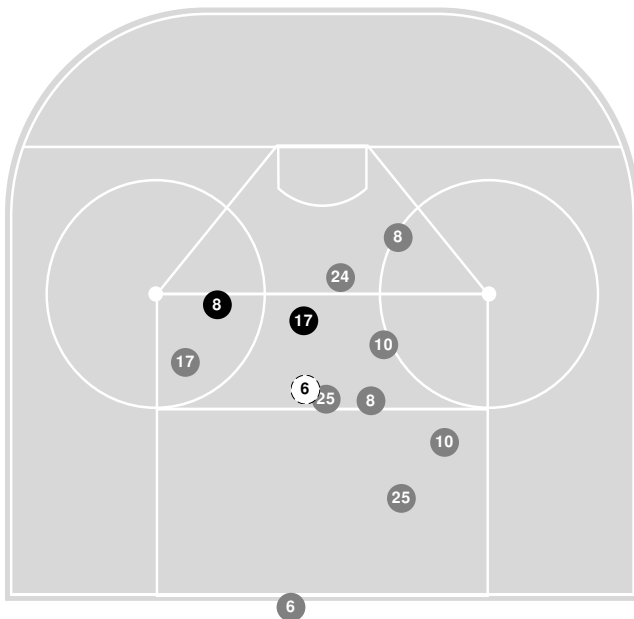

2022-23 Women's Ice Hockey Shot Chart (Advanced) Report

Feb 03, 2023, Start time: 07:00 PM, Don Roberts Ice Rink, Saint Peter, Minnesota
Attendance: 217

Game duration: 1:54

HAMLIN

2 - 3

GUST. ADOLPHUS

Scoring by period

Team	1	2	3
Hamline	0	0	2
Gust. Adolphus	0	2	1

Shot chart

Pipers Attack zone

Golden Gusties Attack zone

(N) Saved by goalie
 (●) Goal
 (N) Shot On-target
 (N) Shot Blocked
 (N) Hit Pipe
 N Player number

Shot statistics