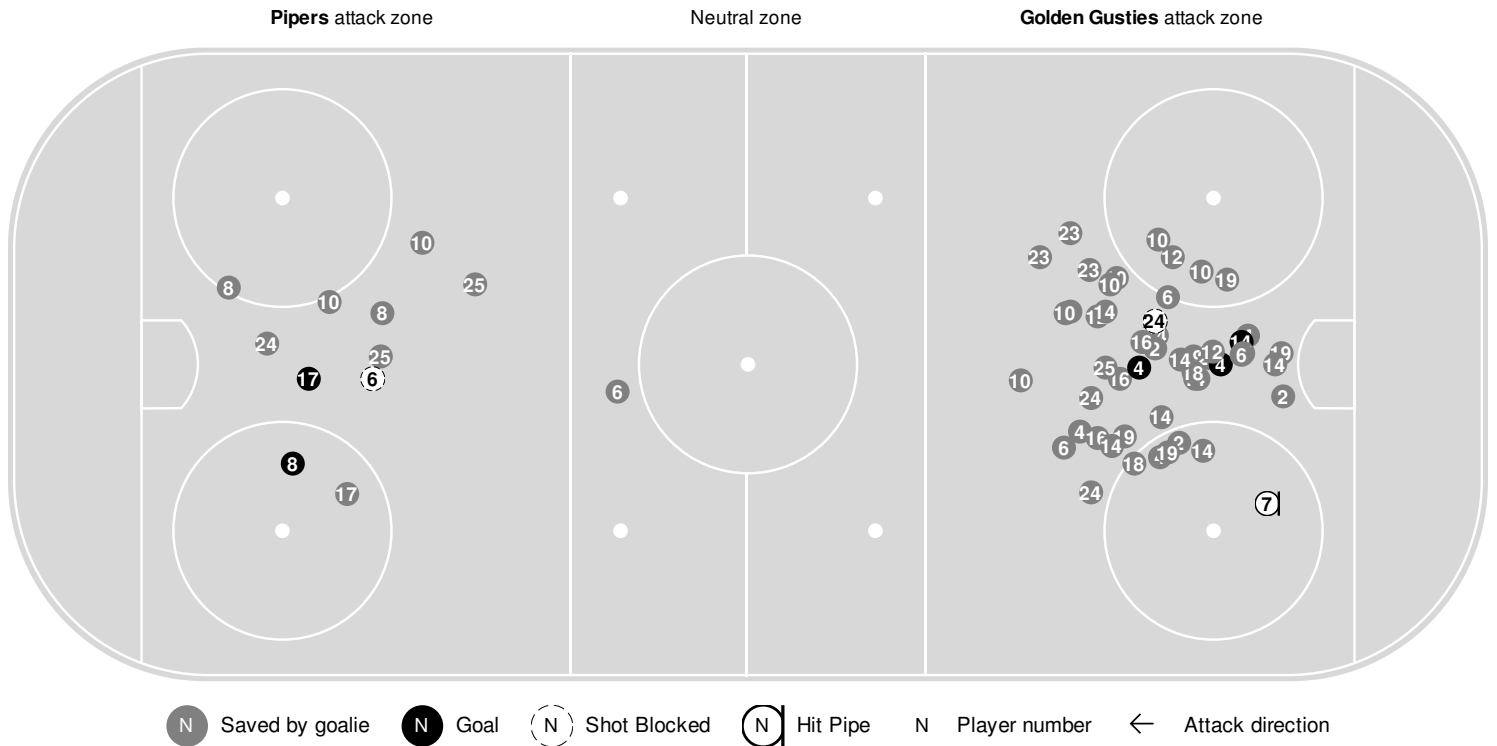

2022-23 Women's Ice Hockey Play By Play Report

Feb 03, 2023, Start time: 07:00 PM, Don Roberts Ice Rink, Saint Peter, Minnesota
Attendance: 217

Game duration: 1:54

Action	Time	Score	On Ice	Action
	12:54			Shot by GAC #18 Emily Olson OFF TARGET.
	13:03			Shot by GAC #24 Sophia Coltvet BLOCKED by #22 Erika Broten.
	13:07			Shot by GAC #14 Hailey Holland, saved by #35 Maddie Nickell.
Faceoff #20 Ashley Grabau vs #16 Molly McHugh won by HAM .	13:07			
	14:41			Faceoff #18 Nikki Olund vs #18 Emily Olson won by GAC .
	14:45			Shot by GAC #14 Hailey Holland, saved by #35 Maddie Nickell.
	14:45			Faceoff #18 Nikki Olund vs #18 Emily Olson won by GAC .
	14:48			Shot by GAC #18 Emily Olson OFF TARGET.
	15:28			Shot by GAC #6 Brooke Power, saved by #35 Maddie Nickell.
Shot by HAM #10 Hannah Dorsey, saved by #1 Katie McCoy.	16:11			
Timeout requested by HAM .	17:06			
Faceoff #23 Emme Nelson vs #18 Emily Olson won by HAM .	17:06			
	18:03			Faceoff #18 Nikki Olund vs #16 Molly McHugh won by GAC .
EMPTY NET for HAM .	18:23			
Shot by HAM #6 Elizabeth Valley, saved by #1 Katie McCoy.	19:12.5			
	19:12.5			Timeout requested by GAC .
Faceoff #23 Emme Nelson vs #18 Emily Olson won by HAM .	19:12.5			
	19:22.1			Shot by GAC #18 Emily Olson OFF TARGET.
	19:22.1			Faceoff #23 Emme Nelson vs #18 Emily Olson won by GAC .
Shot by HAM #10 Hannah Dorsey, saved by #1 Katie McCoy.	19:57.4			
End of 3rd period.	20:00.0			End of 3rd period.

2022-23 Women's Ice Hockey Shot Chart Report

Feb 03, 2023, Start time: 07:00 PM, Don Roberts Ice Rink, Saint Peter, Minnesota
Attendance: 217

Game duration: 1:54

HAMLIN

2 - 3

GUST. ADOLPHUS

Scoring by period

Team	1	2	3
Hamline	0	0	2
Gust. Adolphus	0	2	1

Shot chart

Shot summary

Pipers				
	1	2	3	Tot
Total shots attempted	1	7	8	16
Blocked by defense	0	1	0	1
Shots Off Target	0	4	0	4
Pipes	0	0	0	0
Total shots on-target	1	2	8	11
Shots saved by goalie Maddie Nickell	21	16	9	46
Goals scored:				2