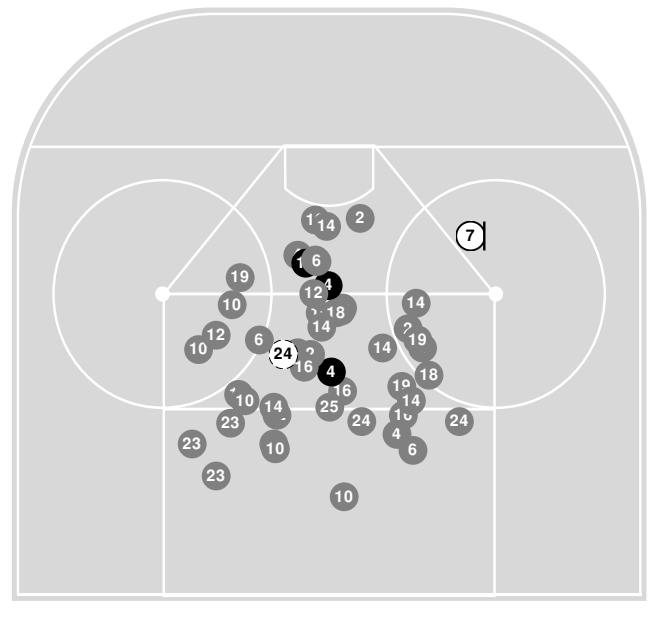

2022-23 Women's Ice Hockey Shot Chart (Advanced) Report

Feb 03, 2023, Start time: 07:00 PM, Don Roberts Ice Rink, Saint Peter, Minnesota
Attendance: 217

Game duration: 1:54

HAMLIN

2 - 3

GUST. ADOLPHUS

Scoring by period

Team	1	2	3
Hamline	0	0	2
Gust. Adolphus	0	2	1

Shot chart

Pipers Attack zone

Golden Gusties Attack zone

(N) Saved by goalie
 (●) Goal
 (N) Shot On-target
 (N) Shot Blocked
 (N) Hit Pipe
 N Player number

Shot statistics