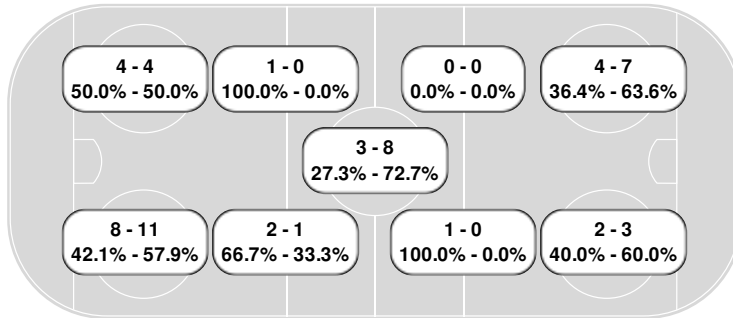

2022-23 Women's Ice Hockey Box Score Report

Feb 03, 2023, Start time: 07:00 PM, Don Roberts Ice Rink, Saint Peter, Minnesota
Attendance: 217

Game duration: 1:54

Penalty summary

Prd	Player	Team	Min	Offense	Time	
1st	Mackenzie Kaasa	HAM	2	Tripping	10:31	PP
2nd	Kaitlyn Holland	GAC	2	Interference	03:52	PP

Prd	Player	Team	Min	Offense	Time	
2nd	Mackenzie Kaasa	HAM	2	Body checking	14:43	PP
3rd	Hailey Holland	GAC	2	Hooking	02:51	PP

Faceoff summary

Pipers

#	Player	W	L	FO%
23	Emme Nelson	16	13	55.2
20	Ashley Grabau	5	12	29.4
18	Nikki Olund	4	9	30.8
Totals:		25	34	42.4

Golden Gusties

#	Player	W	L	FO%
18	Emily Olson	17	12	58.6
2	Lily Mortenson	7	4	63.6
16	Molly McHugh	7	8	46.7
9	Gianna Gasparini	2	1	66.7
6	Brooke Power	1	0	100.0
Totals:		34	25	57.6

Faceoff chart

Pipers

FACEOFFS	WON
1st Period	10
2nd Period	5
3rd Period	10
At even strength	21
Power play	3
Short handed	1

Golden Gusties

WON	FACEOFFS
14	1st Period
10	2nd Period
10	3rd Period
27	At even strength
6	Power play
1	Short handed

Power play summary

Pipers

Prd	Start	End	Elapsed	Shots	(Opp)	
2	03:52	05:52	02:00	0	1	
3	02:51	04:50	01:59	2	1	PPG
Summary: 2 opps, 2 shots, 1 goal, time 03:59						

Golden Gusties

Prd	Start	End	Elapsed	Shots	(Opp)	
1	10:31	12:31	02:00	4	0	
2	14:43	16:43	02:00	3	0	
Summary: 2 opps, 7 shots, 0 goal, time 04:00						

Shootout summary

No Shootouts

Penalty shot summary

No Penalty Shots

Referee's Signature _____