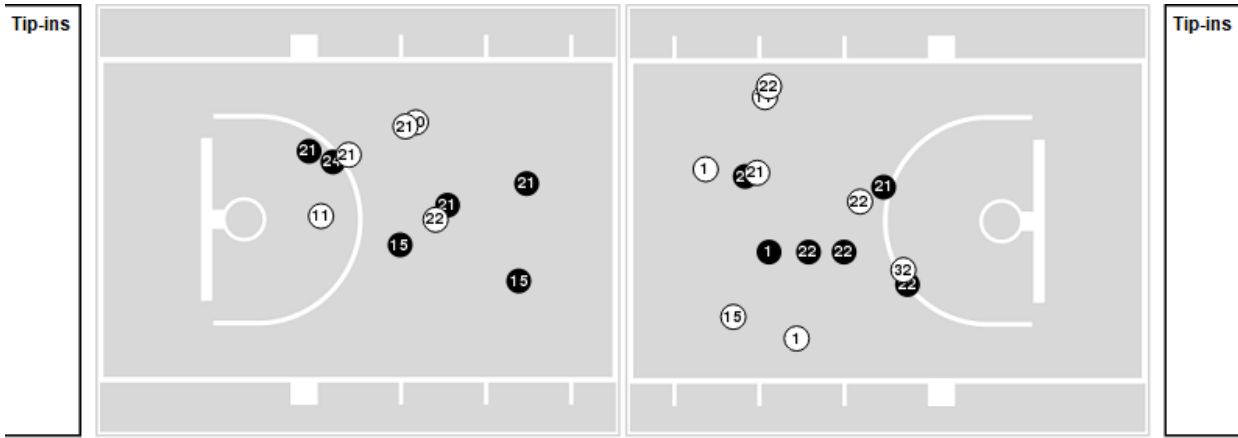

Blow Up Chart

● Made   ○ Missed   N - Player Number

Gust. Adolphus	M/A	%
Field Goals	22/64	34
2 Points	12/32	38
3 Points	10/32	31
Free Throws	15/21	71

Gust. Adolphus	M/A	%
Points in the Paint	24 (12 / 25)	48
Fast Break Points	15 (10/11)	91
Second Chance Points	12 (7/20)	35
Effective FG%	42