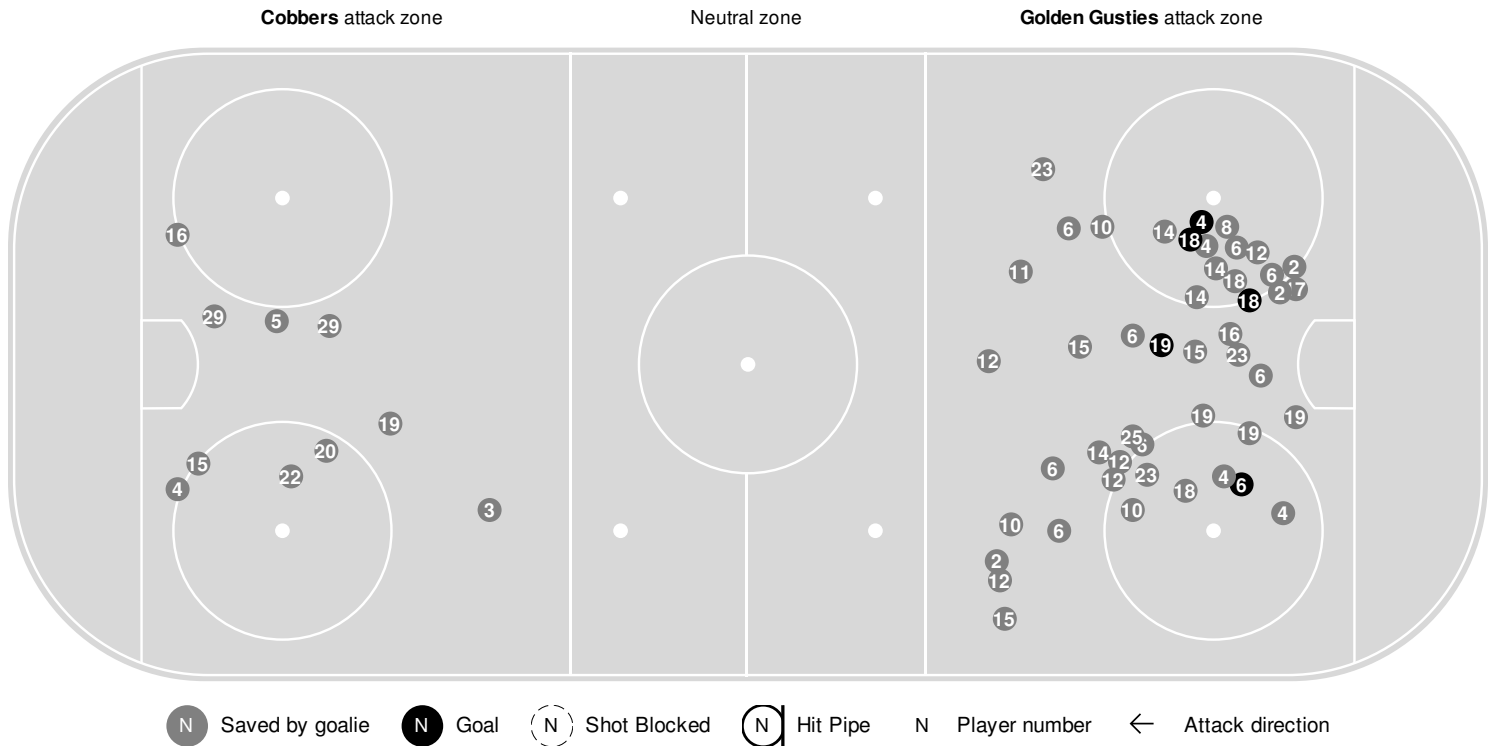

2022-23 Women's Ice Hockey Shot Chart Report

Feb 10, 2023, Start time: 07:00 PM, Don Roberts Ice Rink, Saint Peter, Minnesota
Attendance: 650

Game duration: 1:51

CONCORDIA-M'HEAD

0 - 5

GUST. ADOLPHUS

Scoring by period

Team	1	2	3
Concordia-M'head	0	0	0
Gust. Adolphus	2	2	1

Shot chart

Shot summary

Cobbers					Golden Gusties				
	1	2	3	Tot		1	2	3	Tot
Total shots attempted	2	3	5	10	Total shots attempted	17	13	17	47
Blocked by defense	0	0	0	0	Blocked by defense	0	0	0	0
Shots Off Target	0	0	0	0	Shots Off Target	0	0	0	0
Pipes	0	0	0	0	Pipes	0	0	0	0
Total shots on-target	2	3	5	10	Total shots on-target	17	13	17	47
Shots saved by goalie Kiana Flaig	15	11	16	42	Shots saved by goalie Katie McCoy	2	3	4	9
Goals scored:				0	Shots saved by goalie Jori Jones	0	0	1	1
					Goals scored:				5