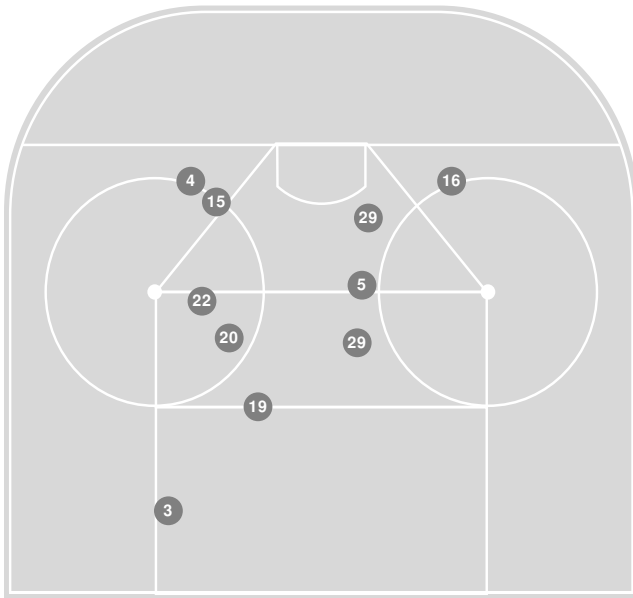

2022-23 Women's Ice Hockey Shot Chart (Advanced) Report

Feb 10, 2023, Start time: 07:00 PM, Don Roberts Ice Rink, Saint Peter, Minnesota
Attendance: 650

Game duration: 1:51

CONCORDIA-M'HEAD

0 - 5

GUST. ADOLPHUS

Scoring by period

Team	1	2	3
Concordia-M'head	0	0	0
Gust. Adolphus	2	2	1

Shot chart

Cobbers Attack zone