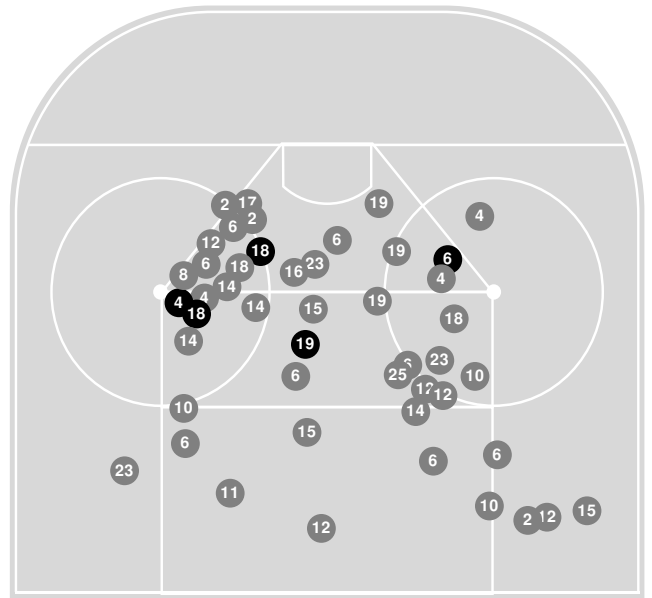

2022-23 Women's Ice Hockey Shot Chart (Advanced) Report

Feb 10, 2023, Start time: 07:00 PM, Don Roberts Ice Rink, Saint Peter, Minnesota
Attendance: 650

Game duration: 1:51

CONCORDIA-M'HEAD

0 - 5

GUST. ADOLPHUS

Scoring by period

Team	1	2	3
Concordia-M'head	0	0	0
Gust. Adolphus	2	2	1

Shot chart

Cobbers Attack zone

Golden Gusties Attack zone

N Saved by goalie
 N Goal
 N Shot On-target
 N Shot Blocked
 N Hit Pipe
 N Player number

Shot statistics

Cobbers Attack zone

Golden Gusties Attack zone

Shot summary

Cobbers Golden Gusties

2022-23 Women's Ice Hockey Shot Chart (Advanced) Report

Feb 10, 2023, Start time: 07:00 PM, Don Roberts Ice Rink, Saint Peter, Minnesota
Attendance: 650