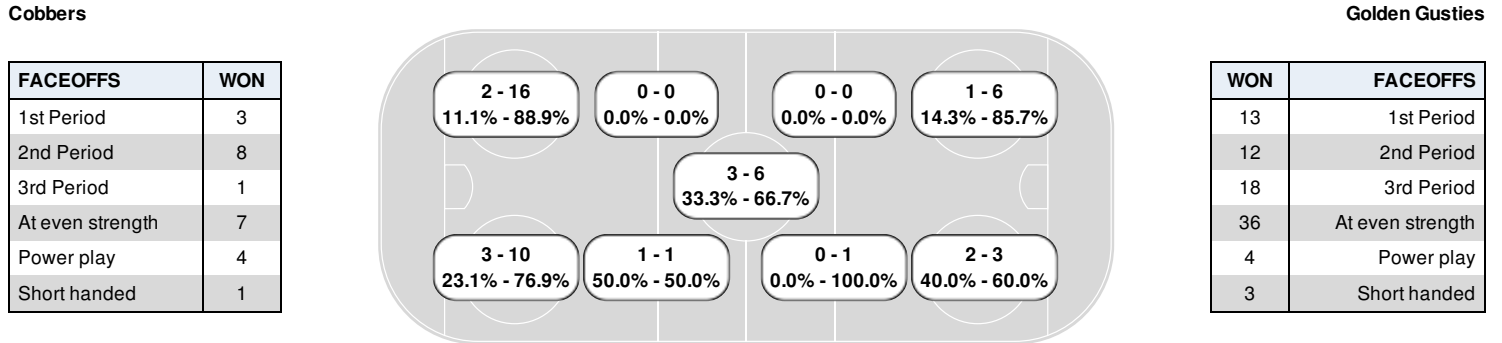

2022-23 Women's Ice Hockey Box Score Report

Feb 10, 2023, Start time: 07:00 PM, Don Roberts Ice Rink, Saint Peter, Minnesota
Attendance: 650

Game duration: 1:51

Penalty summary

Prd	Player	Team	Min	Offense	Time	
1st	Grace Doerring	CON	2	Hooking	07:43	PP
2nd	Lily Mortenson	GAC	2	Hooking	10:16	PP
2nd	Emily Olson	GAC	2	Tripping	10:53	PP

Prd	Player	Team	Min	Offense	Time	
3rd	Josie Hell	CON	2	Tripping	00:33	PP
3rd	Grace Doerring	CON	2	Cross Checking	03:52	PP
3rd	Margot Bettman	GAC	2	Roughing	10:43	PP

Faceoff summary

Cobbers					Golden Gusties				
#	Player	W	L	FO%	#	Player	W	L	FO%
22	Morgan Sauvageau	7	14	33.3	18	Emily Olson	17	5	77.3
29	Jerica Friese	3	11	21.4	2	Lily Mortenson	9	1	90.0
5	McKenzie Oelkers	1	0	100.0	16	Molly McHugh	8	2	80.0
26	Josie Hell	1	0	100.0	26	Emily Howard	6	1	85.7
12	Ellie Brewer	0	11	0.0	6	Brooke Power	2	0	100.0
16	Livia Hoff	0	7	0.0	14	Hailey Holland	1	3	25.0
Totals:		12	43	21.8	Totals:		43	12	78.2

Faceoff chart

Power play summary

Cobbers						Golden Gusties					
Prd	Start	End	Elapsed	Shots	(Opp)	Prd	Start	End	Elapsed	Shots	(Opp)
2	10:16	12:16	02:00	1	0	1	07:43	07:53	00:10	1	0
2	10:53	12:53	02:00	0	0	3	00:33	02:33	02:00	3	0
3	10:43	12:43	02:00	2	0	3	03:52	05:52	02:00	1	0
Summary: 3 opps, 3 shots, 0 goal, time 04:37						Summary: 3 opps, 5 shots, 1 goal, time 04:10					

Shootout summary

No Shootouts

Penalty shot summary

No Penalty Shots

Referee's Signature _____