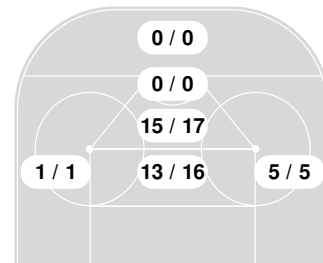

Golden Gusties Attack zone

Shot summary

Cobbers Golden Gusties