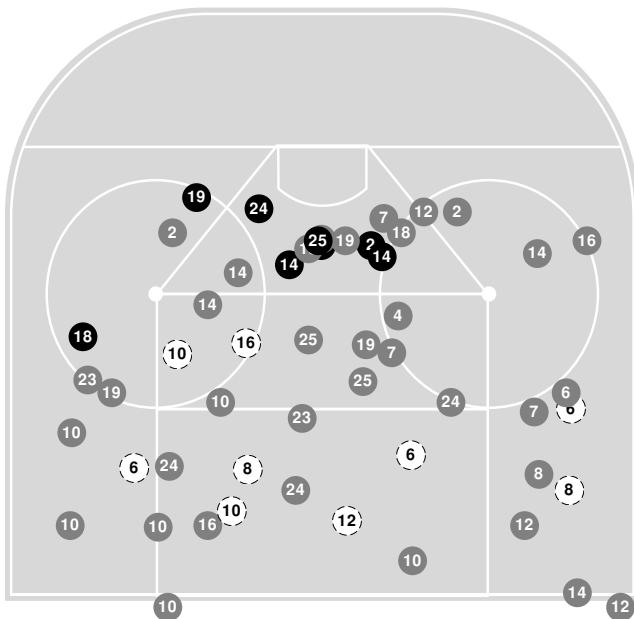

Pipers

	1	2	3	Tot
Total shots attempted	4	15	2	21
Blocked by defense	1	3	0	4
Shots Off Target	2	2	0	4
Pipes	0	0	0	0
Total shots on-target	1	10	2	13
Shots saved by goalie Airika Penney	0	0	13	13
Shots saved by goalie Maddie Nickell	19	4	0	23
Goals scored:				0

2022-23 Women's Ice Hockey Shot Chart (Advanced) Report

Feb 04, 2023, Start time: 02:00 PM, TRIA Rink, Saint Paul, Minnesota
Attendance: 187

Game duration: 0:54

GUST. ADOLPHUS

8 - 0

HAMLIN

Scoring by period

Team	1	2	3
Gust. Adolphus	2	4	2
Hamline	0	0	0

Shot chart

Golden Gusties Attack zone

Pipers Attack zone

(N) Saved by goalie
 (●) Goal
 (●) Shot On-target
 (N) Shot Blocked
 (N) Hit Pipe
 N Player number

Shot statistics