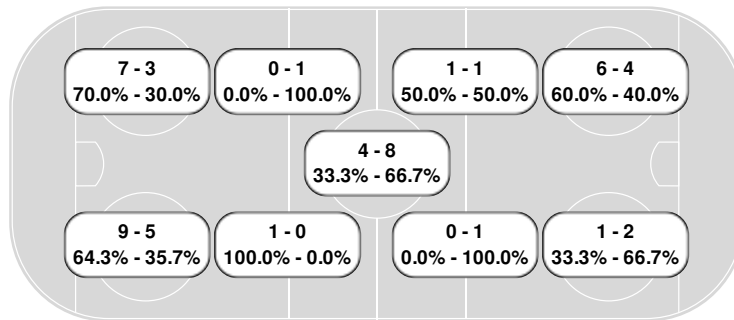

2022-23 Women's Ice Hockey Box Score Report

Feb 04, 2023, Start time: 02:00 PM, TRIA Rink, Saint Paul, Minnesota
Attendance: 187

Game duration: 0:54

Goaltenders

Golden Gusties

#	Player	Min	GA	1	2	3	Saves
1	Katie McCoy	60:00	0	1	10	2	13

Win - Katie McCoy (18-3-0)

Pipers

#	Player	Min	GA	1	2	3	Saves
1	Airika Penney	19:54	2	0	0	13	13
35	Maddie Nickell	40:00	6	19	4	0	23
TM	EMPTY NET	00:06	0	0	0	0	0

Loss - Maddie Nickell (0-4-0)

Penalty summary

Prd	Player	Team	Min	Offense	Time	
1st	Emme Nelson	HAM	2	Tripping	03:15	PP
2nd	Ally Steffensmeier	HAM	2	High Sticking	07:53	PP
2nd	Lily Mortenson	GAC	2	Body checking	16:04	PP

Prd	Player	Team	Min	Offense	Time	
3rd	Cheyenne Abear	HAM	2	Hooking	02:34	PP
3rd	Brooke Power	GAC	2	Roughing	05:47	PP
3rd	Hannah Gray	GAC	2	Tripping	12:51	PP

Faceoff summary

Golden Gusties

#	Player	W	L	FO%
9	Gianna Gasparini	8	1	88.9
2	Lily Mortenson	8	4	66.7
18	Emily Olson	7	8	46.7
16	Molly McHugh	4	10	28.6
14	Hailey Holland	2	2	50.0
Totals:		29	25	53.7

Pipers

#	Player	W	L	FO%
23	Emme Nelson	12	11	52.2
18	Nikki Olund	7	8	46.7
20	Ashley Grabau	6	8	42.9
3	Lucy Hoelscher	0	2	0.0
Totals:		25	29	46.3

Faceoff chart

Golden Gusties

FACEOFFS	WON
1st Period	9
2nd Period	11
3rd Period	9
At even strength	23
Power play	3
Short handed	3

Pipers

WON	FACEOFFS
8	1st Period
8	2nd Period
9	3rd Period
20	At even strength
3	Power play
2	Short handed

Power play summary

Golden Gusties

Prd	Start	End	Elapsed	Shots	(Opp)	
1	03:15	05:15	02:00	5	0	
2	07:53	09:34	01:41	2	1	PPG
3	02:34	04:34	02:00	2	0	
Summary: 3 opps, 9 shots, 1 goal, time 05:41						

Pipers

Prd	Start	End	Elapsed	Shots	(Opp)	
2	16:04	18:04	02:00	1	1	
3	05:47	07:47	02:00	0	0	
3	12:51	14:51	02:00	0	1	
Summary: 3 opps, 1 shots, 0 goal, time 06:00						

Shootout summary

No Shootouts

Referee's Signature _____