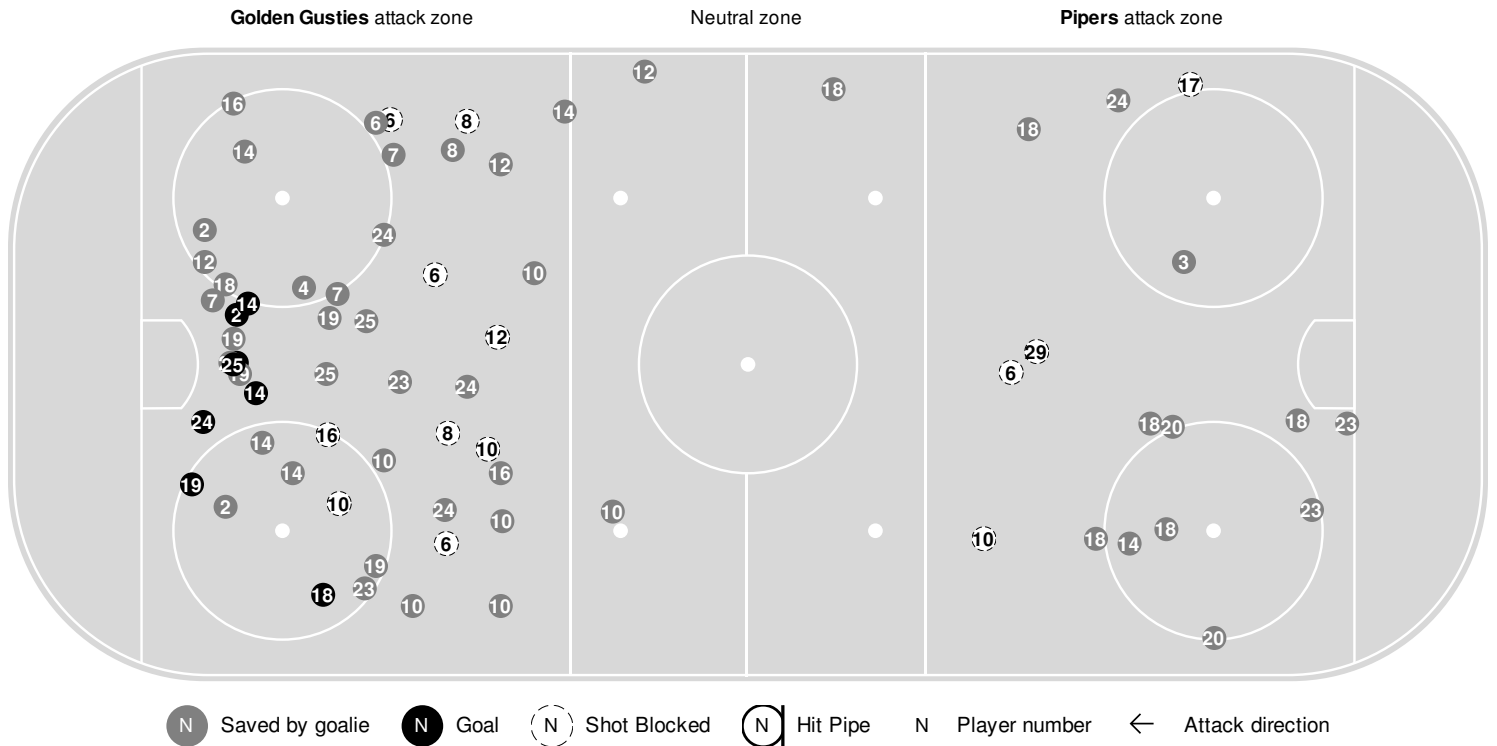

2022-23 Women's Ice Hockey Shot Chart Report

Feb 04, 2023, Start time: 02:00 PM, TRIA Rink, Saint Paul, Minnesota
Attendance: 187

Game duration: 0:54

GUST. ADOLPHUS

8 - 0

HAMLIN

Scoring by period

Team	1	2	3
Gust. Adolphus	2	4	2
Hamline	0	0	0

Shot chart

N Saved by goalie
 N Goal
 N Shot Blocked
 N Hit Pipe
 N Player number
 ← Attack direction

Shot summary

Golden Gusties

	1	2	3	Tot
Total shots attempted	35	13	22	70
Blocked by defense	4	3	2	9
Shots Off Target	10	2	5	17
Pipes	0	0	0	0
Total shots on-target	21	8	15	44
Shots saved by goalie Katie McCoy	1	10	2	13
Goals scored:				8