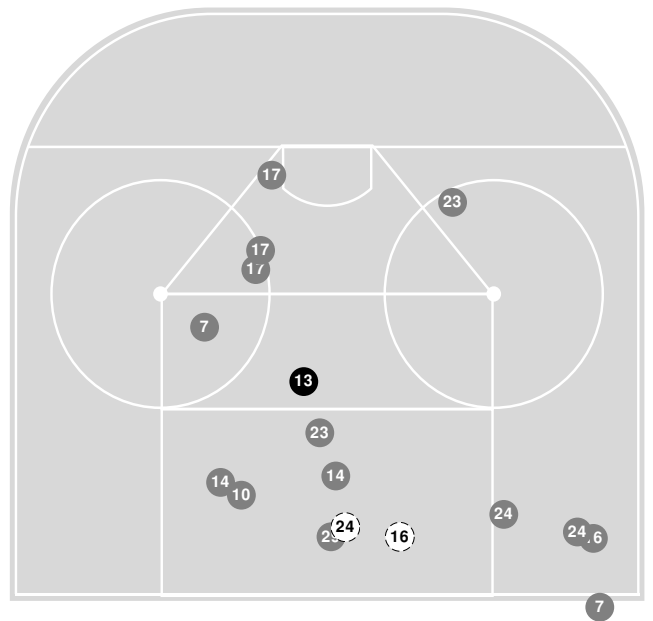

## Shot chart

Golden Gusties Attack zone

Bennies Attack zone

N Saved by goalie  
 N Goal  
 N Shot On-target  
 N Shot Blocked  
 N Hit Pipe  
 N Player number