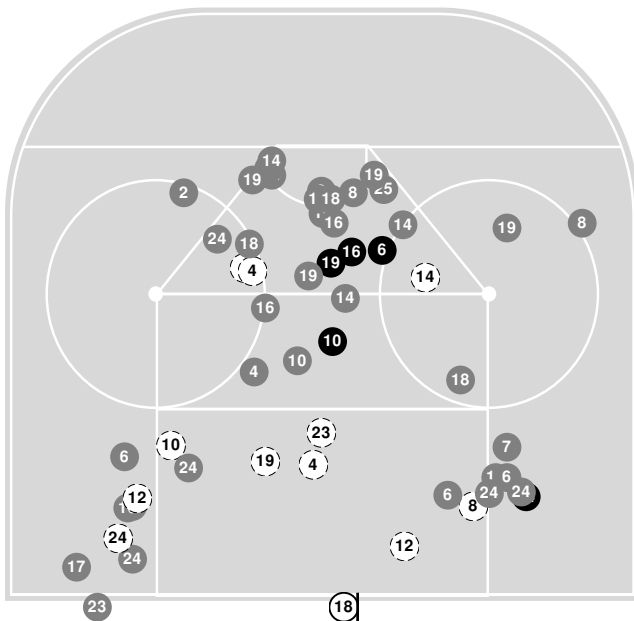

2022-23 Women's Ice Hockey Shot Chart (Advanced) Report

Jan 14, 2023, Start time: 04:00 PM, Municipal Athletic Complex, St. Cloud,
Attendance: 78

Game duration: 1:55

GUST. ADOLPHUS

5 - 1

SAINT BENEDICT

Scoring by period

Team	1	2	3
Gust. Adolphus	3	2	0
Saint Benedict	0	1	0

Shot chart

Golden Gusties Attack zone