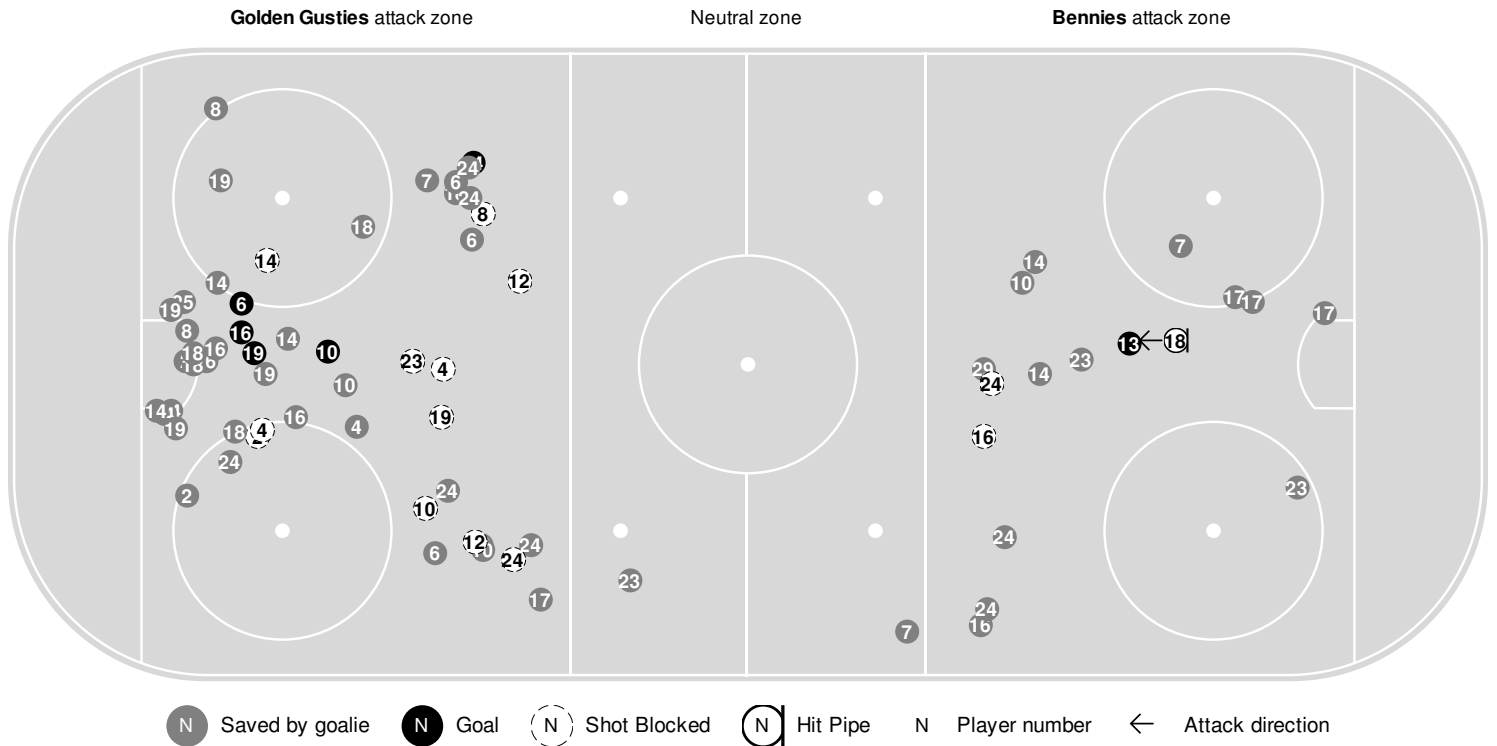

2022-23 Women's Ice Hockey Shot Chart Report

Jan 14, 2023, Start time: 04:00 PM, Municipal Athletic Complex, St. Cloud,
Attendance: 78

Game duration: 1:55

GUST. ADOLPHUS

5 - 1

SAINT BENEDICT

Scoring by period

Team	1	2	3
Gust. Adolphus	3	2	0
Saint Benedict	0	1	0

Shot chart

Shot summary

Golden Gusties

	1	2	3	Tot
Total shots attempted	24	29	14	67
Blocked by defense	3	6	2	11
Shots Off Target	4	3	6	13
Pipes	1	0	0	1
Total shots on-target	16	20	6	42
Shots saved by goalie Katie McCoy	6	2	6	14
Goals scored:				5

Bennies

	1	2	3	Tot
Total shots attempted	7	3	13	23
Blocked by defense	0	0	2	2
Shots Off Target	1	0	5	6
Pipes	0	0	0	0
Total shots on-target	6	3	6	15
Shots saved by goalie Ally Frantzick	13	18	6	37
Goals scored:				1