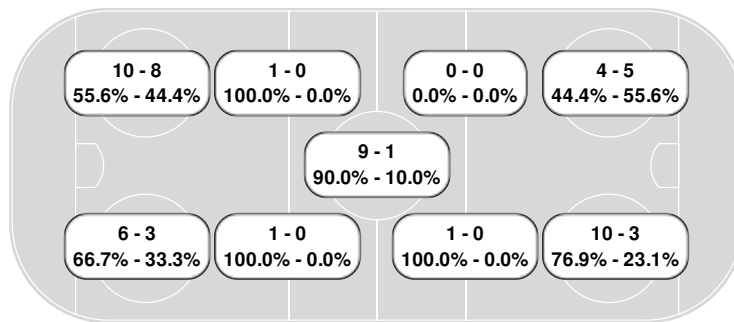

Game duration: 1:55

Goaltenders

Golden Gusties

#	Player	Min	GA	1	2	3	Saves
1	Katie McCoy	59:50	1	6	2	6	14
TM	EMPTY NET	00:10	0	0	0	0	0
Win - Katie McCoy (13-1-0)							

Bennies

#	Player	Min	GA	1	2	3	Saves
1	Ally Frantzick	59:55	5	13	18	6	37
TM	EMPTY NET	00:05	0	0	0	0	0
Loss - Ally Frantzick (6-5-0)							

Penalty summary

Prd	Player	Team	Min	Offense	Time	
1st	Emma Rooks	CSB	2	Tripping	03:19	PP
1st	Aurora Opsahl	CSB	2	Body checking	04:27	PP
1st	Jamie Benzie	CSB	2	Hooking	12:06	PP
1st	Margot Bettman	GAC	2	Hooking	14:08	PP
1st	Sami Hackley	CSB	2	Body checking	17:29	PP
2nd	TEAM	CSB	2	Delaying the game	00:00	PP
2nd	Sophia Coltvet	GAC	2	Interference	00:43	PP

Prd	Player	Team	Min	Offense	Time	
2nd	Jamie Bimberg	CSB	2	Hooking	06:21	PP
2nd	Shauna Miller	CSB	2	Roughing	08:55	PP
2nd	Shauna Miller	CSB	2	Cross Checking	15:34	PP
3rd	Shauna Miller	CSB	2	Roughing	06:01	PP
3rd	Presley Kraemer	CSB	2	Roughing	08:38	PP
3rd	Emily Olson	GAC	2	Interference	09:35	PP

Faceoff summary

Golden Gusties

#	Player	W	L	FO%
18	Emily Olson	23	4	85.2
16	Molly McHugh	14	6	70.0
2	Lily Mortenson	3	3	50.0
7	Lindsay Berggren	2	6	25.0
6	Brooke Power	0	1	0.0
Totals:		42	20	67.7

Bennies

#	Player	W	L	FO%
7	Shauna Miller	8	14	36.4
19	Ava Stinnett	6	12	33.3
17	Corrine Brown	3	5	37.5
23	Sydney Hunst	2	9	18.2
11	Mia Lopez	1	2	33.3
Totals:		20	42	32.3

Faceoff chart

Golden Gusties

FACEOFFS	WON
1st Period	16
2nd Period	16
3rd Period	10
At even strength	28
Power play	13
Short handed	1

Bennies

WON	FACEOFFS
3	1st Period
9	2nd Period
8	3rd Period
15	At even strength
0	Power play
5	Short handed

Referee's Signature _____