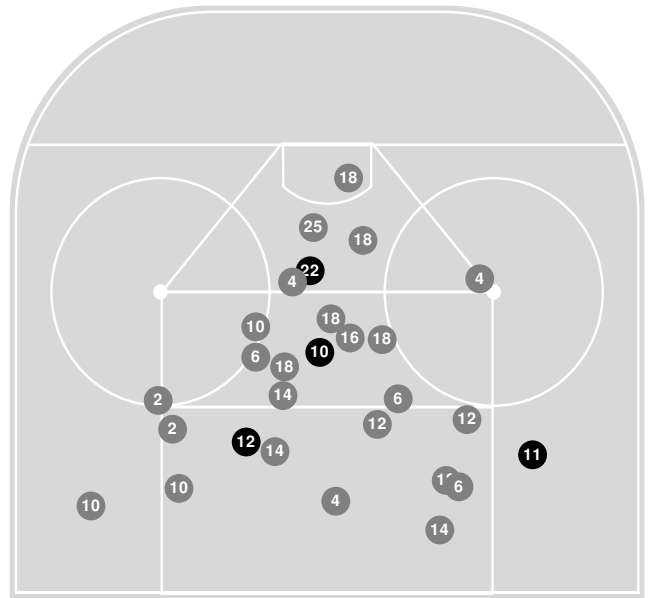

# 2022-23 Women's Ice Hockey Shot Chart (Advanced) Report

Jan 21, 2023, Start time: 02:00 PM, Don Roberts Ice Arena, Saint Peter, Minnesota  
Attendance: 490

Game duration: 2:01

**AUGSBURG**

**0 - 4**

**GUST. ADOLPHUS**

## Shot chart

Auggies Attack zone

Golden Gusties Attack zone

N Saved by goalie  
 N Goal  
 N Shot On-target  
 N Shot Blocked  
 N Hit Pipe  
 N Player number