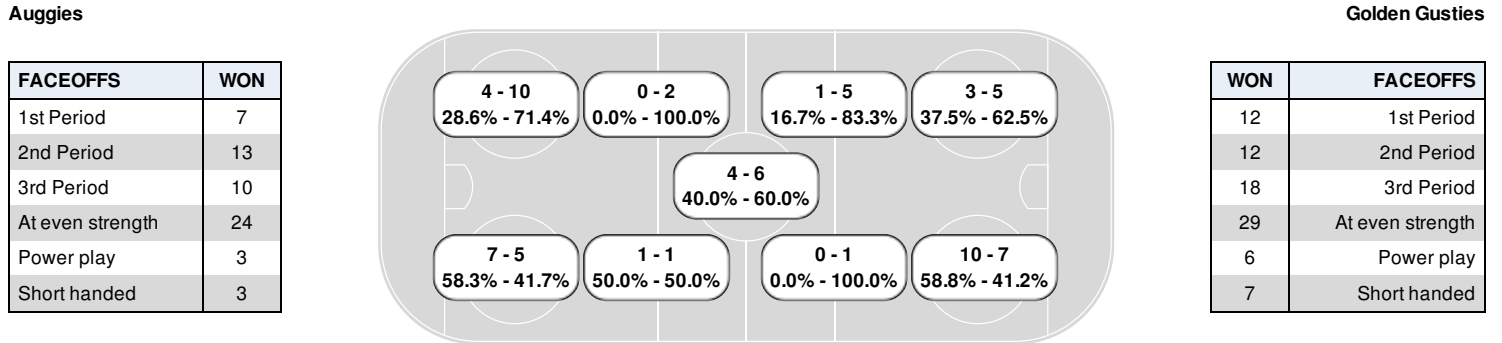

2022-23 Women's Ice Hockey Box Score Report

Jan 21, 2023, Start time: 02:00 PM, Don Roberts Ice Arena, Saint Peter, Minnesota
Attendance: 490

Game duration: 2:01

Penalty summary

Prd	Player	Team	Min	Offense	Time	
1st	Kiley Wahlin	AUG	2	Interference	09:07	PP
2nd	Kennedy Stein	AUG	2	Body checking	08:22	PP
2nd	Brooke Remington	GAC	2	Interference	08:35	PP
2nd	Emily Cronkhite	AUG	2	Body checking	12:53	PP

Prd	Player	Team	Min	Offense	Time	
2nd	Lily Mortenson	GAC	2	Body checking	19:38	PP
3rd	Nora Stepan	AUG	2	Cross Checking	03:22	PP
3rd	Lily Mortenson	GAC	2	Tripping	05:50	PP
3rd	Gabby Slykas	GAC	2	Roughing	15:31	PP

Faceoff summary

Auggies					Golden Gusties				
#	Player	W	L	FO%	#	Player	W	L	FO%
5	Katie Flynn	17	22	43.6	16	Molly McHugh	14	11	56.0
7	Sydney Rydel	8	14	36.4	18	Emily Olson	14	11	56.0
17	Emily Schoeberl	5	6	45.5	2	Lily Mortenson	9	7	56.3
Totals:		30	42	41.7	6	Brooke Power	3	0	100.0
					14	Hailey Holland	2	1	66.7
					Totals:		42	30	58.3

Faceoff chart

Power play summary

Auggies						Golden Gusties					
Prd	Start	End	Elapsed	Shots	(Opp)	Prd	Start	End	Elapsed	Shots	(Opp)
2	10:22	10:35	00:13	0	0	1	09:07	11:07	02:00	2	0
3	19:38	01:38	02:00	0	0	2	08:22	08:35	00:13	0	0
3	05:50	07:50	02:00	1	0	2	12:53	14:52	01:59	4	1
3	15:31	17:31	02:00	2	0	3	03:22	05:08	01:46	1	0
Summary: 4 opps, 3 shots, 0 goal, time 06:13						Summary: 4 opps, 7 shots, 2 goal, time 05:58					

Shootout summary

No Shootouts

Penalty shot summary

No Penalty Shots

Referee's Signature _____