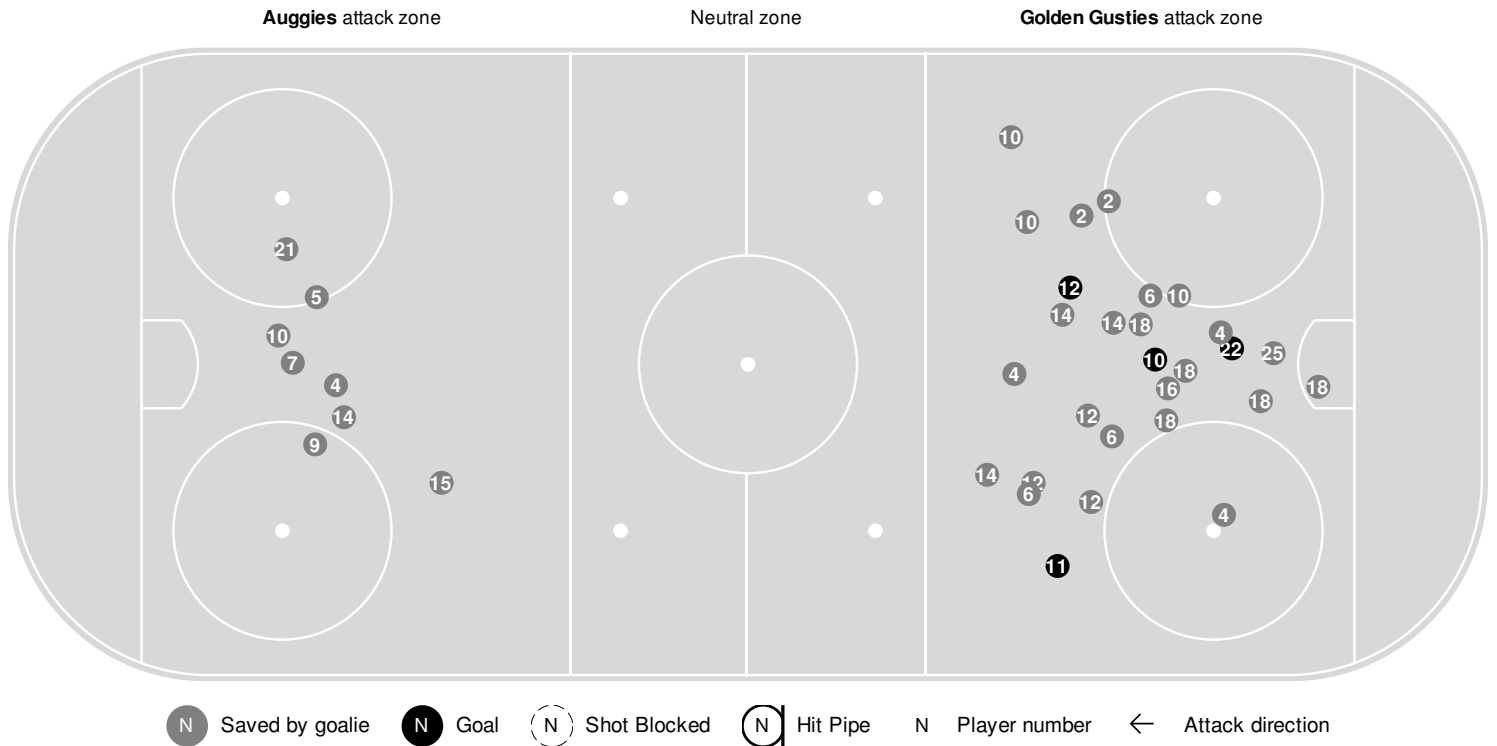

2022-23 Women's Ice Hockey Shot Chart Report

Jan 21, 2023, Start time: 02:00 PM, Don Roberts Ice Arena, Saint Peter, Minnesota
Attendance: 490

Game duration: 2:01

AUGSBURG

0 - 4

GUST. ADOLPHUS

Scoring by period

Team	1	2	3
Augsburg	0	0	0
Gust. Adolphus	2	1	1

Shot chart

Shot summary

	Golden Gusties			
	1	2	3	Tot
Auggies				
Total shots attempted	1	3	4	8
Blocked by defense	0	0	0	0
Shots Off Target	0	0	0	0
Pipes	0	0	0	0
Total shots on-target	1	3	4	8
Shots saved by goalie Chloe Stockinger	8	10	6	24
Goals scored:				0
Total shots attempted	10	11	7	28
Blocked by defense	0	0	0	0
Shots Off Target	0	0	0	0
Pipes	0	0	0	0
Total shots on-target	10	11	7	28
Shots saved by goalie Katie McCoy	1	3	4	8
Goals scored:				4