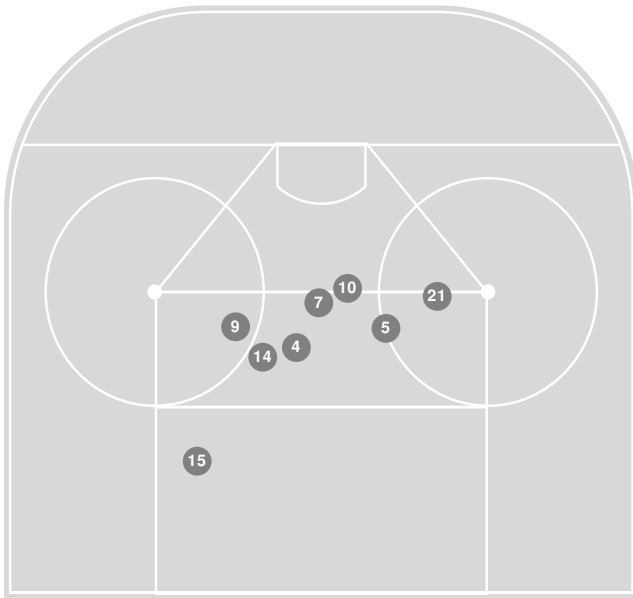

2022-23 Women's Ice Hockey Shot Chart (Advanced) Report

Jan 21, 2023, Start time: 02:00 PM, Don Roberts Ice Arena, Saint Peter, Minnesota
Attendance: 490

Game duration: 2:01

AUGSBURG

0 - 4

GUST. ADOLPHUS

Scoring by period

Team	1	2	3
Augsburg	0	0	0
Gust. Adolphus	2	1	1

Shot chart

Auggies Attack zone