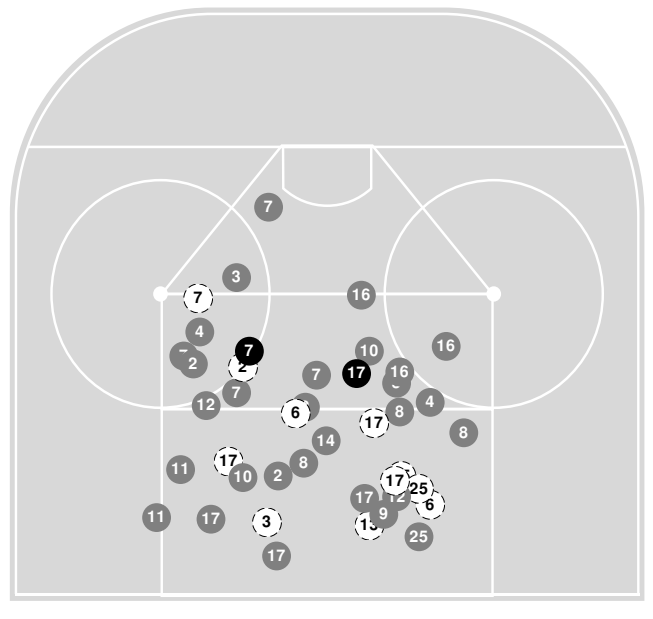

### Shot chart

Golden Gusties Attack zone

Falcons Attack zone

(N) Saved by goalie
(N) Goal
(N) Shot On-target
(N) Shot Blocked
(N) Hit Pipe
(N) Player number