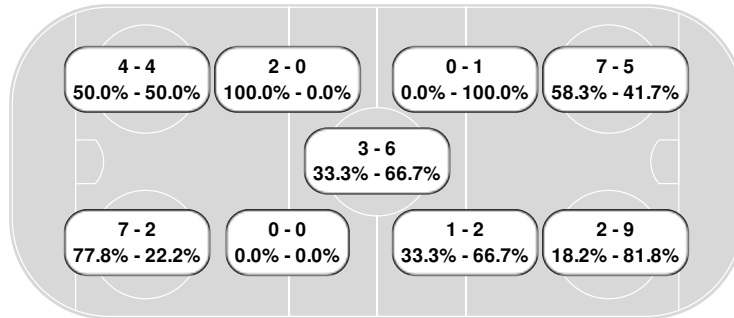

2022-23 Women's Ice Hockey Box Score Report

Jan 31, 2023, Start time: 07:05 PM, Hunt Arena, River Falls, Wisconsin
Attendance: 664

Game duration: 2:11

Penalty summary

Prd	Player	Team	Min	Offense	Time	
1st	Braelyn Sathers	UWRF	2	Cross Checking	08:08	PP
2nd	Holly Eckers	UWRF	2	Body checking	03:30	PP
2nd	Braelyn Sathers	UWRF	2	Roughing	07:46	
2nd	Brooke Power	GAC	2	Roughing	07:46	

Prd	Player	Team	Min	Offense	Time	
2nd	Allisen Carothers	UWRF	2	High Sticking	10:23	PP
2nd	MaKenna Aure	UWRF	2	Interference	11:16	PP
2nd	Molly McHugh	GAC	2	Hooking	16:56	PP
3rd	Sophia Coltvet	GAC	2	Tripping	05:12	PP

Faceoff summary

Golden Gusties

#	Player	W	L	FO%
18	Emily Olson	12	13	48.0
16	Molly McHugh	7	9	43.8
2	Lily Mortenson	5	6	45.5
6	Brooke Power	2	0	100.0
14	Hailey Holland	0	1	0.0
Totals:		26	29	47.3

Falcons

#	Player	W	L	FO%
16	Maddie McCollins	15	8	65.2
2	Alex Hantge	11	8	57.9
9	Bailey Olson	3	10	23.1
Totals:		29	26	52.7

Faceoff chart

Golden Gusties

FACEOFFS	WON
1st Period	9
2nd Period	6
3rd Period	7
OT1 Period	4
At even strength	25
Power play	0
Short handed	1

Falcons

WON	FACEOFFS
8	1st Period
9	2nd Period
12	3rd Period
0	OT1 Period
22	At even strength
1	Power play
6	Short handed

Power play summary

Golden Gusties

Prd	Start	End	Elapsed	Shots	(Opp)	
1	08:08	10:08	02:00	1	0	
2	03:30	05:30	02:00	0	0	
2	10:23	11:46	01:23	3	0	PPG
2	11:16	13:16	02:00	0	0	
Summary: 4 opps, 4 shots, 1 goal, time 06:53						

Falcons

Prd	Start	End	Elapsed	Shots	(Opp)	
2	16:56	18:56	02:00	0	0	
3	05:12	07:12	02:00	0	0	
Summary: 2 opps, 0 shots, 0 goal, time 04:00						

Shootout summary

No Shootouts

Penalty shot summary

No Penalty Shots

Referee's Signature _____