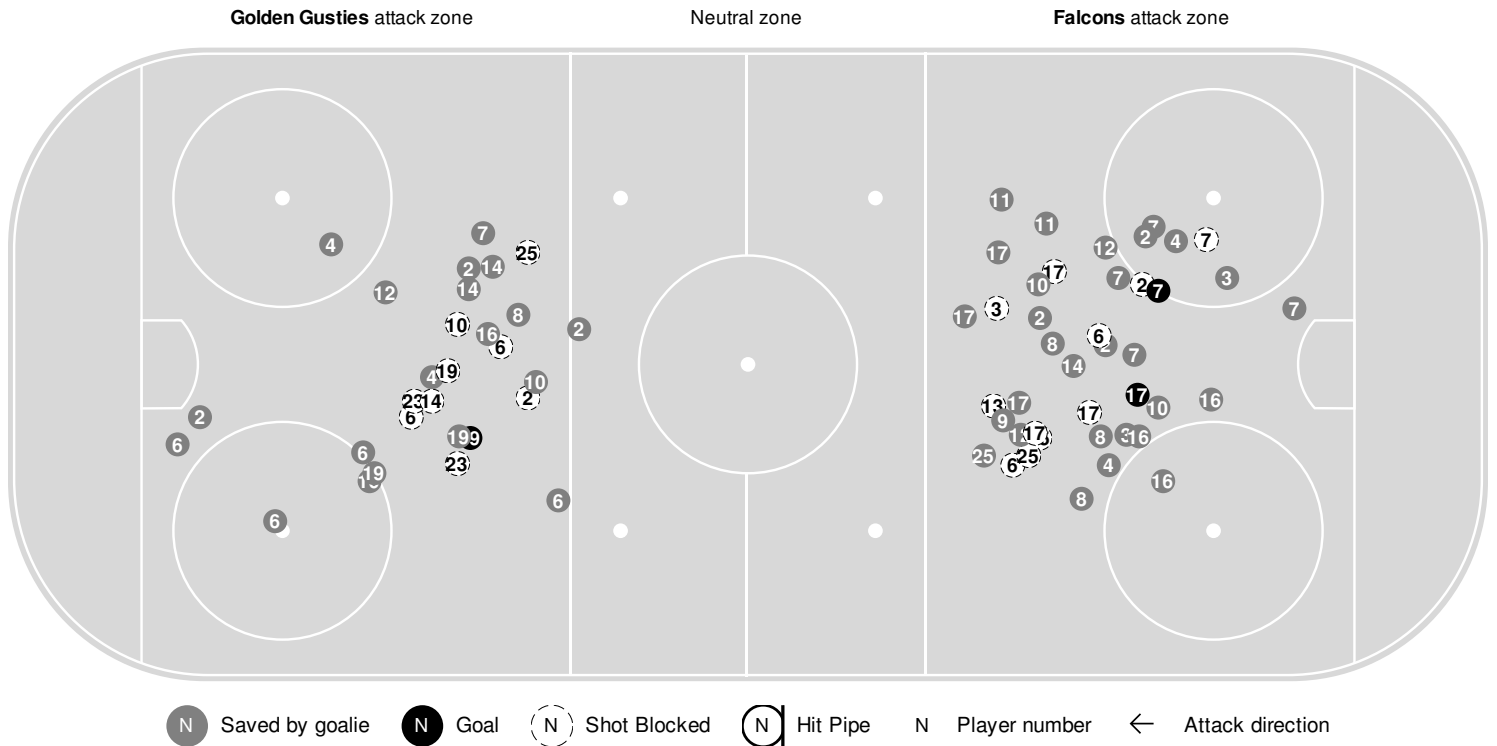

2022-23 Women's Ice Hockey Shot Chart Report

Jan 31, 2023, Start time: 07:05 PM, Hunt Arena, River Falls, Wisconsin
Attendance: 664

Game duration: 2:11

GUSTAVUS ADOLPHUS

1 - 2

UW-RIVER FALLS

Scoring by period

Team	1	2	3	OT 1
Gustavus Adolphus	0	1	0	0
UW-River Falls	0	0	1	1

Shot chart

Shot summary

Golden Gusties

	1	2	3	OT 1	Tot
Total shots attempted	16	15	9	2	42
Blocked by defense	4	2	3	0	9
Shots Off Target	2	7	3	1	13
Pipes	0	0	0	0	0
Total shots on-target	10	6	3	1	20
Shots saved by goalie Katie McCoy	10	9	8	2	29
Goals scored:					1

Falcons

	1	2	3	OT 1	Tot
Total shots attempted	24	11	17	4	56
Blocked by defense	4	1	5	1	11
Shots Off Target	10	1	3	0	14
Pipes	0	0	0	0	0
Total shots on-target	10	9	9	3	31
Shots saved by goalie Sami Miller	10	5	3	1	19
Goals scored:					2