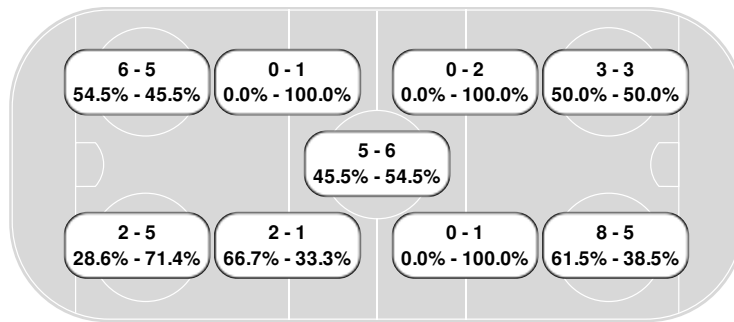

2022-23 Women's Ice Hockey Box Score Report

Jan 27, 2023, Start time: 07:00 PM, Drake Arena, St. Paul, Minnesota
Attendance: 163

Game duration: 1:55

Goaltenders

Golden Gusties

#	Player	Min	GA	1	2	3	Saves
1	Katie McCoy	52:29	1	2	3	6	11
33	Jori Jones	07:31	0	0	0	0	0
Win - Katie McCoy (15-2-0)							

Wildcats

#	Player	Min	GA	1	2	3	Saves
1	Elizabeth Kubicek	52:29	6	11	21	4	36
30	Anna Friendshuh	07:31	0	0	0	5	5
Loss - Elizabeth Kubicek (7-6-2)							

Penalty summary

Prd	Player	Team	Min	Offense	Time	
2nd	Marie Reimer	SCU	2	Hooking	01:06	PP
2nd	Lauren Henriksen	SCU	2	Tripping	06:26	PP

Prd	Player	Team	Min	Offense	Time	
2nd	Laura Denchfield	SCU	2	Hooking	10:07	PP
2nd	Abby Elliott	GAC	2	Hooking	18:32	PP

Faceoff summary

Golden Gusties

#	Player	W	L	FO%
18	Emily Olson	14	12	53.8
2	Lily Mortenson	9	6	60.0
16	Molly McHugh	3	9	25.0
26	Emily Howard	0	2	0.0
Totals:		26	29	47.3

Wildcats

#	Player	W	L	FO%
12	Madi Fleming	12	6	66.7
20	Paige Loidolt	9	5	64.3
21	Gabby Bodin	5	3	62.5
5	Isabel Burt	3	10	23.1
9	Brittany Weber	0	2	0.0
Totals:		29	26	52.7

Faceoff chart

Golden Gusties

FACEOFFS	WON
1st Period	9
2nd Period	13
3rd Period	4
At even strength	18
Power play	7
Short handed	1

Wildcats

WON	FACEOFFS
10	1st Period
6	2nd Period
13	3rd Period
28	At even strength
1	Power play
0	Short handed

Power play summary

Golden Gusties

Prd	Start	End	Elapsed	Shots	(Opp)	
2	01:06	03:06	02:00	2	0	
2	06:26	08:26	02:00	1	0	
2	10:07	12:07	02:00	3	0	PPG
Summary: 3 opps, 6 shots, 1 goal, time 06:00						

Wildcats

Prd	Start	End	Elapsed	Shots	(Opp)	
3	18:32	00:32	02:00	1	0	
Summary: 1 opps, 1 shots, 0 goal, time 02:00						

Shootout summary

No Shootouts

Referee's Signature _____