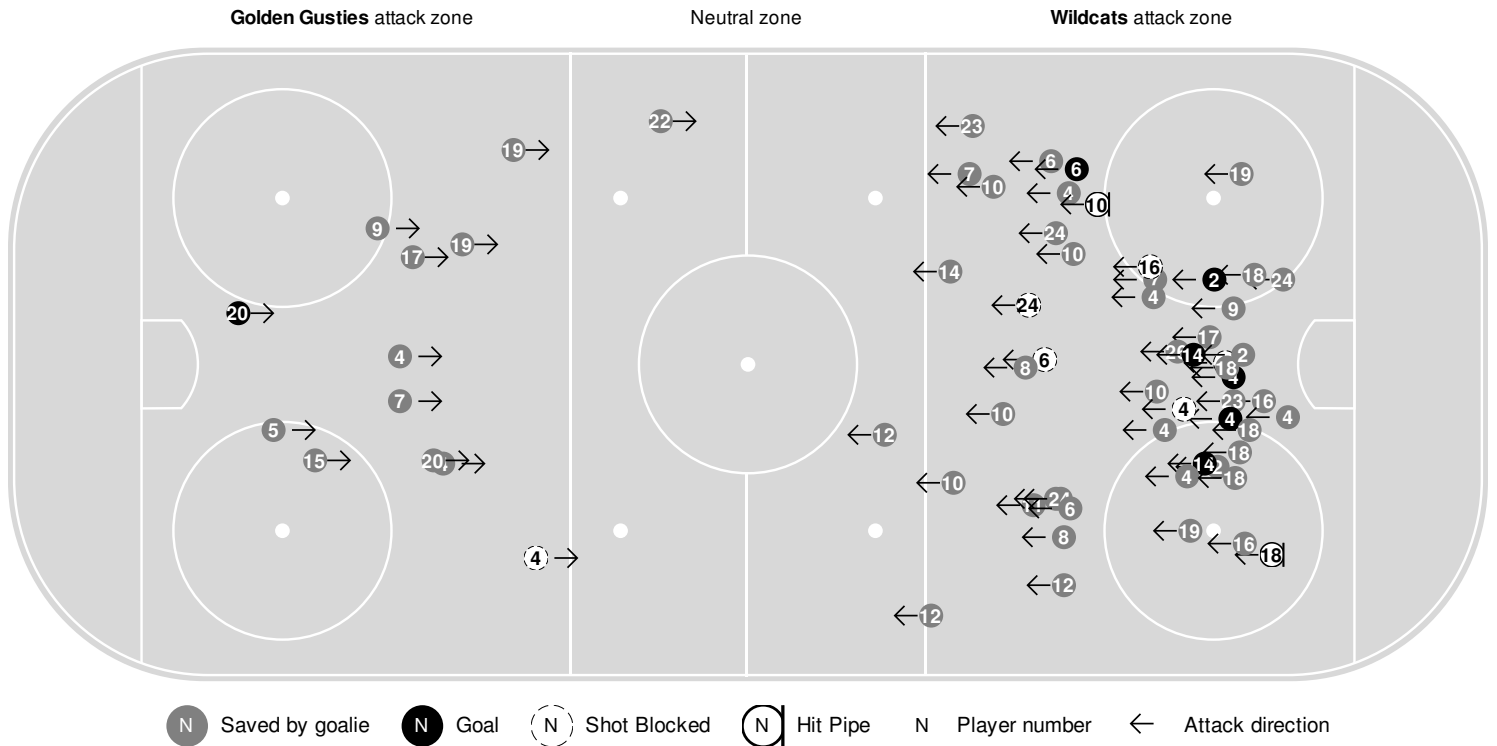

2022-23 Women's Ice Hockey Play By Play Report

Jan 27, 2023, Start time: 07:00 PM, Drake Arena, St. Paul, Minnesota
Attendance: 163

Game duration: 1:55

| Action | Time | Score | On Ice | Action |
|--|---------|-------|--------|---|
| Faceoff #2 Lily Mortenson vs #5 Isabel Burt won by GAC . | 17:25 | | | |
| Shot by GAC #18 Emily Olson, saved by #30 Anna Friendshuh. | 17:35 | | | |
| Shot by GAC #2 Lily Mortenson, saved by #30 Anna Friendshuh. | 17:45 | | | |
| Shot by GAC #4 Kristina Press BLOCKED by #17 Emmie Verhaagh. | 18:31 | | | |
| Shot by GAC #12 Brooke Remington, saved by #30 Anna Friendshuh. | 18:45 | | | |
| | 18:46 | | | Faceoff #16 Molly McHugh vs #21 Gabby Bodin won by SCU . |
| Shot by GAC #10 Kayla Vrieze, saved by #30 Anna Friendshuh. | 19:24.1 | | | |
| End of 3rd period. | 20:00.0 | | | End of 3rd period. |

2022-23 Women's Ice Hockey Shot Chart Report

Jan 27, 2023, Start time: 07:00 PM, Drake Arena, St. Paul, Minnesota
Attendance: 163

Game duration: 1:55

GUST. ADOLPHUS

6 - 1

ST. CATHERINE

Scoring by period

| Team | 1 | 2 | 3 |
|----------------|---|---|---|
| Gust. Adolphus | 1 | 3 | 2 |
| St. Catherine | 1 | 0 | 0 |

Shot chart

Shot summary

Golden Gusties

| | 1 | 2 | 3 | Tot |
|---|----|----|----|----------|
| Total shots attempted | 21 | 30 | 13 | 64 |
| Blocked by defense | 1 | 2 | 2 | 5 |
| Shots Off Target | 7 | 3 | 0 | 10 |
| Pipes | 1 | 1 | 0 | 2 |
| Total shots on-target | 12 | 24 | 11 | 47 |
| Shots saved by goalie Katie McCoy | 2 | 3 | 6 | 11 |
| Shots saved by goalie Jori Jones | 0 | 0 | 0 | 0 |
| Goals scored: | | | | 6 |