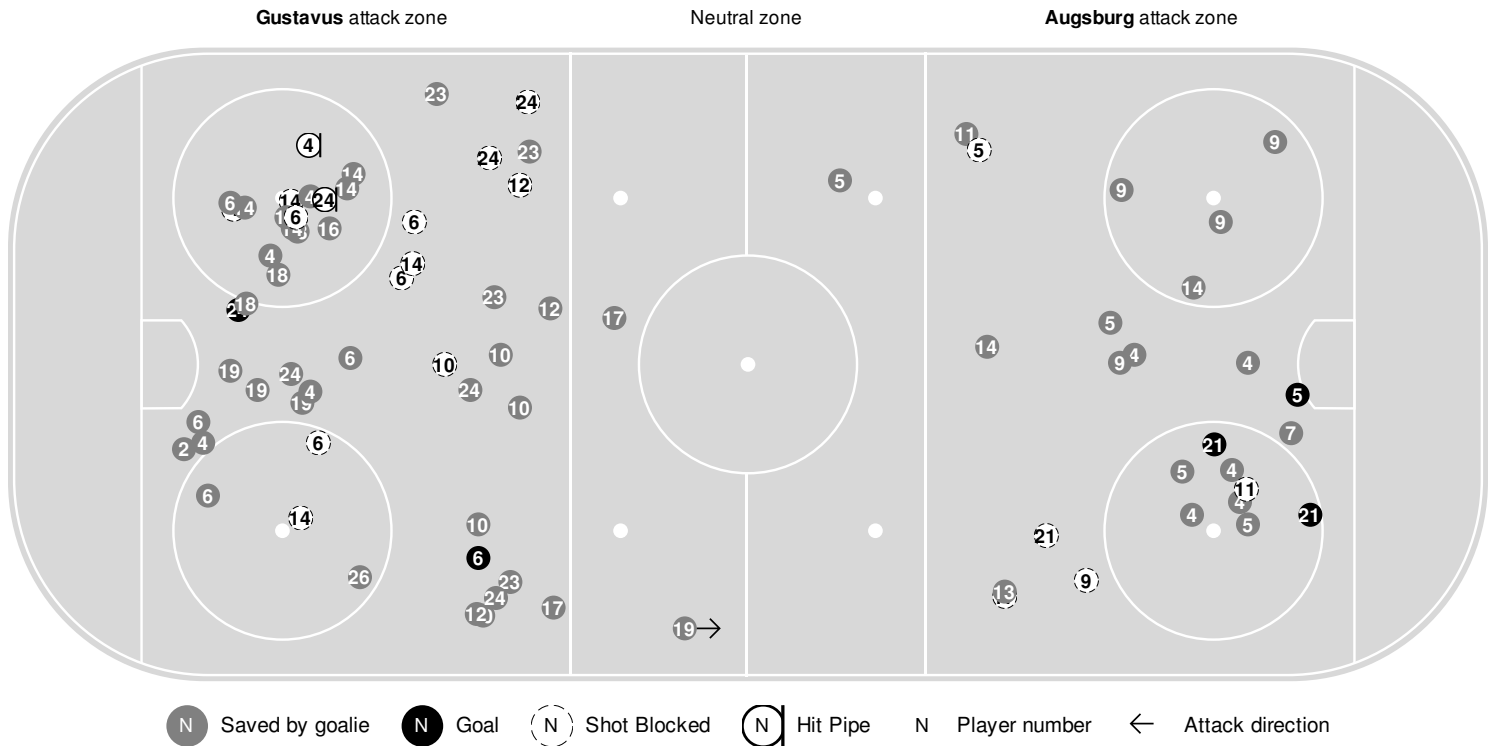

**2022-23 Women's Ice Hockey
Play By Play Report**

Jan 20, 2023, Start time: 07:00 PM, Ed Saugestad Rink, Minneapolis, Minnesota
Attendance: 178

Game duration: 2:10

Start of OT1

Gustavus			Augsburg	
Action	Time	Score	On Ice	Action
Start of 1st overtime.	00:00			Start of 1st overtime.
	00:00			Faceoff #18 Emily Olson vs #5 Katie Flynn won by AUG .
	00:16			Shot by AUG #4 Emily Cronkhite OFF TARGET.
	00:26			Shot by AUG #5 Katie Flynn BLOCKED by #6 Brooke Power.
Shot by GAC #6 Brooke Power OFF TARGET.	00:44			
Shot by GAC #12 Brooke Remington OFF TARGET.	01:05			
Shot by GAC #24 Sophia Coltvet, saved by #33 Chloe Stockinger.	01:24			
Faceoff #16 Molly McHugh vs #9 Jenna Gerold won by GAC .	01:24			
Faceoff #18 Emily Olson vs #7 Sydney Rydel won by GAC .	01:50			
	02:16			Shot by AUG #14 Kennedy Stein, saved by #1 Katie McCoy.
	02:43			Shot by AUG #5 Katie Flynn, saved by #1 Katie McCoy.
	03:13	2 - 3	3 - 3	GOAL by AUG #21 Nora Stepan, Assist by #4 Emily Cronkhite and #5 Katie Flynn, On ice for AUG : #33 Chloe Stockinger, #21 Nora Stepan, #4 Emily Cronkhite, #5 Katie Flynn. On ice for GAC : #1 Katie McCoy, #12 Brooke Remington, #14 Hailey Holland, #10 Kayla Vrieze.
End of 1st overtime.	03:13			End of 1st overtime.

2022-23 Women's Ice Hockey Shot Chart Report

Jan 20, 2023, Start time: 07:00 PM, Ed Saugestad Rink, Minneapolis, Minnesota
Attendance: 178

Game duration: 2:10

GUST. ADOLPHUS

2 - 3

AUGSBURG

Scoring by period

Team	1	2	3	OT 1
Gust. Adolphus	0	1	1	0
Augsburg	0	2	0	1

Shot chart

Shot summary

Gustavus					
	1	2	3	OT 1	Tot
Total shots attempted	26	19	26	3	74
Blocked by defense	4	3	5	0	12
Shots Off Target	7	5	7	2	21
Pipes	1	1	0	0	2
Total shots on-target	14	10	14	1	39
Shots saved by goalie Katie McCoy	4	9	4	2	19
Goals scored:					2