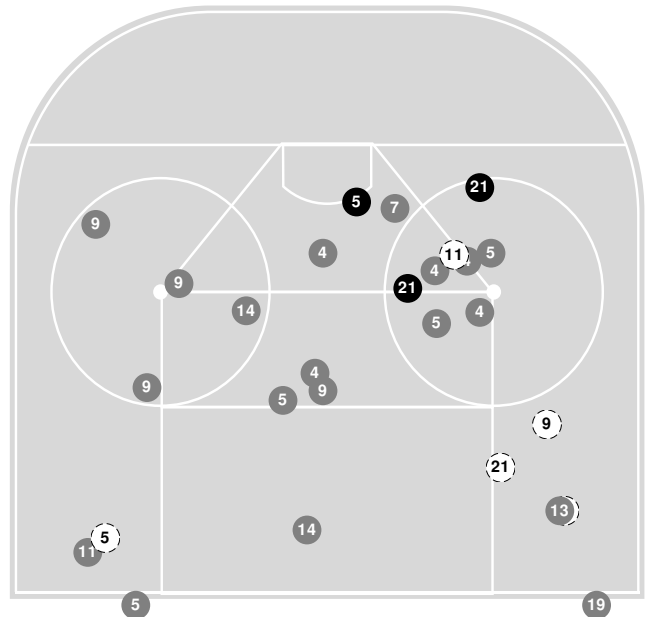

2022-23 Women's Ice Hockey Shot Chart (Advanced) Report

Jan 20, 2023, Start time: 07:00 PM, Ed Saugestad Rink, Minneapolis, Minnesota
Attendance: 178

Game duration: 2:10

GUST. ADOLPHUS

2 - 3

AUGSBURG

Scoring by period

Team	1	2	3	OT 1
Gust. Adolphus	0	1	1	0
Augsburg	0	2	0	1

Shot chart

Gustavus Attack zone

Augsburg Attack zone

N Saved by goalie
 N Goal
 N Shot On-target
 N Shot Blocked
 N Hit Pipe
 N Player number

Shot statistics

Gustavus Attack zone

Augsburg Attack zone

Shot summary

Gustavus

Augsburg

2022-23 Women's Ice Hockey Shot Chart (Advanced) Report

Jan 20, 2023, Start time: 07:00 PM, Ed Saugestad Rink, Minneapolis, Minnesota
Attendance: 178