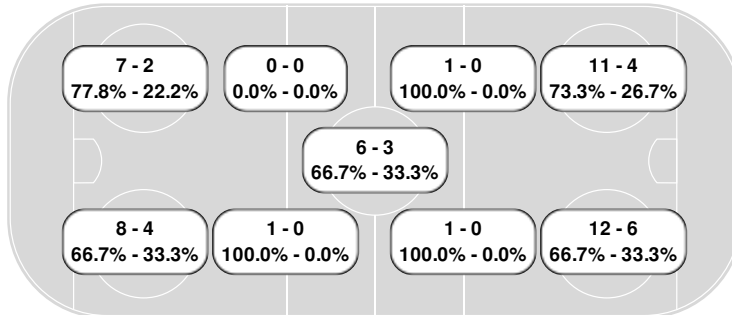

2022-23 Women's Ice Hockey Box Score Report

Jan 20, 2023, Start time: 07:00 PM, Ed Saugestad Rink, Minneapolis, Minnesota
Attendance: 178

Game duration: 2:10

Penalty summary

Prd	Player	Team	Min	Offense	Time		Prd	Player	Team	Min	Offense	Time	
1st	Julianna Teske	AUG	2	Body checking	02:59	PP	2nd	Hailey Holland	GAC	2	Body checking	12:26	PP
1st	Jenna Gerold	AUG	2	Holding	12:58	PP	2nd	Claire Jenkins Coffman	AUG	2	Body checking	14:00	PP
2nd	Margot Bettman	GAC	2	Hooking	01:15	PP	2nd	Kennedy Stein	AUG	2	Interference	17:45	PP
2nd	Emily Cronkhite	AUG	2	Body checking	03:55	PP	2nd	Katie Flynn	AUG	2	Holding	18:58	PP
2nd	TEAM	GAC	2	Too many players on ice	06:02	PP	3rd	Carleigh Drill	AUG	2	Holding	08:41	PP

Faceoff summary

Gustavus

#	Player	W	L	FO%
18	Emily Olson	31	7	81.6
16	Molly McHugh	10	8	55.6
2	Lily Mortenson	6	2	75.0
6	Brooke Power	0	2	0.0
Totals:		47	19	71.2

Augsburg

#	Player	W	L	FO%
5	Katie Flynn	14	16	46.7
7	Sydney Rydel	4	20	16.7
17	Emily Schoeberl	1	7	12.5
4	Emily Cronkhite	0	2	0.0
9	Jenna Gerold	0	2	0.0
Totals:		19	47	28.8

Faceoff chart

Gustavus

FACEOFFS	WON
1st Period	11
2nd Period	18
3rd Period	16
OT1 Period	2
At even strength	30
Power play	16
Short handed	1

Augsburg

WON	FACEOFFS
3	1st Period
11	2nd Period
4	3rd Period
1	OT1 Period
12	At even strength
4	Power play
3	Short handed

Power play summary

Gustavus

Prd	Start	End	Elapsed	Shots	(Opp)	
1	02:59	04:59	02:00	1	0	
1	12:58	14:58	02:00	4	0	
2	03:55	05:55	02:00	1	0	
2	14:26	16:00	01:34	0	2	
2	17:45	19:45	02:00	4	0	
3	18:58	00:58	02:00	0	0	
3	08:41	10:20	01:39	4	0	PPG
Summary: 7 opps, 14 shots, 1 goal, time 12:26						

Augsburg

Prd	Start	End	Elapsed	Shots	(Opp)	
2	01:15	03:15	02:00	2	0	
2	06:02	06:19	00:17	1	0	PPG
2	12:26	14:00	01:34	1	1	
Summary: 3 opps, 4 shots, 1 goal, time 03:51						

Shootout summary

No Shootouts

Referee's Signature _____