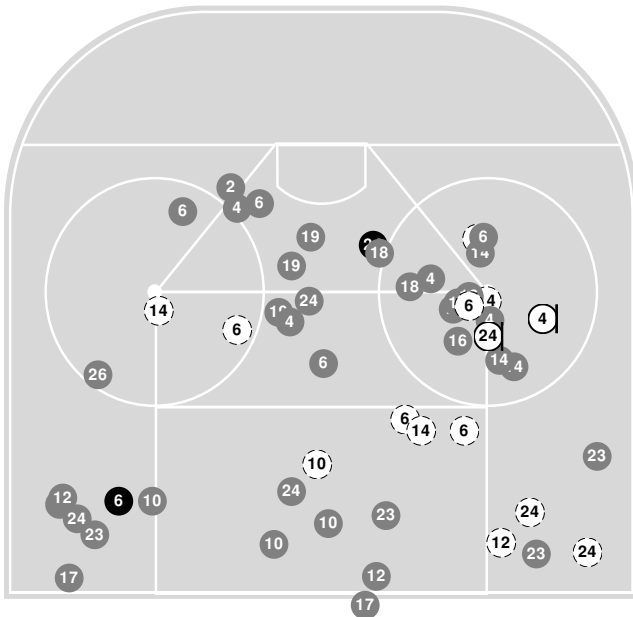

2022-23 Women's Ice Hockey Shot Chart (Advanced) Report

Jan 20, 2023, Start time: 07:00 PM, Ed Saugestad Rink, Minneapolis, Minnesota
Attendance: 178

Game duration: 2:10

GUST. ADOLPHUS

2 - 3

AUGSBURG

Scoring by period

Team	1	2	3	OT 1
Gust. Adolphus	0	1	1	0
Augsburg	0	2	0	1

Shot chart

Gustavus Attack zone

Augsburg Attack zone

N Saved by goalie
 N Goal
 N Shot On-target
 N Shot Blocked
 N Hit Pipe
 N Player number

Shot statistics

Gustavus Attack zone

Augsburg Attack zone

Shot summary

Gustavus

Augsburg

2022-23 Women's Ice Hockey Shot Chart (Advanced) Report

Jan 20, 2023, Start time: 07:00 PM, Ed Saugestad Rink, Minneapolis, Minnesota
Attendance: 178