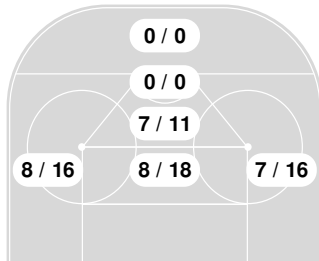

Team	1	2	3	OT 1
Gust. Adolphus	0	1	1	0
Augsburg	0	2	0	1

Shot chart

Gustavus Attack zone

Augsburg Attack zone

N Saved by goalie
 N Goal
 N Shot On-target
 N Shot Blocked
 N Hit Pipe
 N Player number

Shot statistics

Gustavus Attack zone

Augsburg Attack zone

Shot summary

Gustavus

Augsburg

2022-23 Women's Ice Hockey Shot Chart (Advanced) Report

Jan 20, 2023, Start time: 07:00 PM, Ed Saugestad Rink, Minneapolis, Minnesota
Attendance: 178