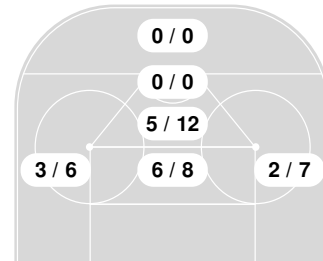

Team	1	2	3	OT 1
Gust. Adolphus	0	1	1	0
Augsburg	0	2	0	1

Shot chart

Gustavus Attack zone

Augsburg Attack zone

N Saved by goalie
 N Goal
 N Shot On-target
 N Shot Blocked
 N Hit Pipe
 N Player number

Shot statistics

Gustavus Attack zone

Augsburg Attack zone

Shot summary

Gustavus

Augsburg

2022-23 Women's Ice Hockey Shot Chart (Advanced) Report

Jan 20, 2023, Start time: 07:00 PM, Ed Saugestad Rink, Minneapolis, Minnesota
Attendance: 178