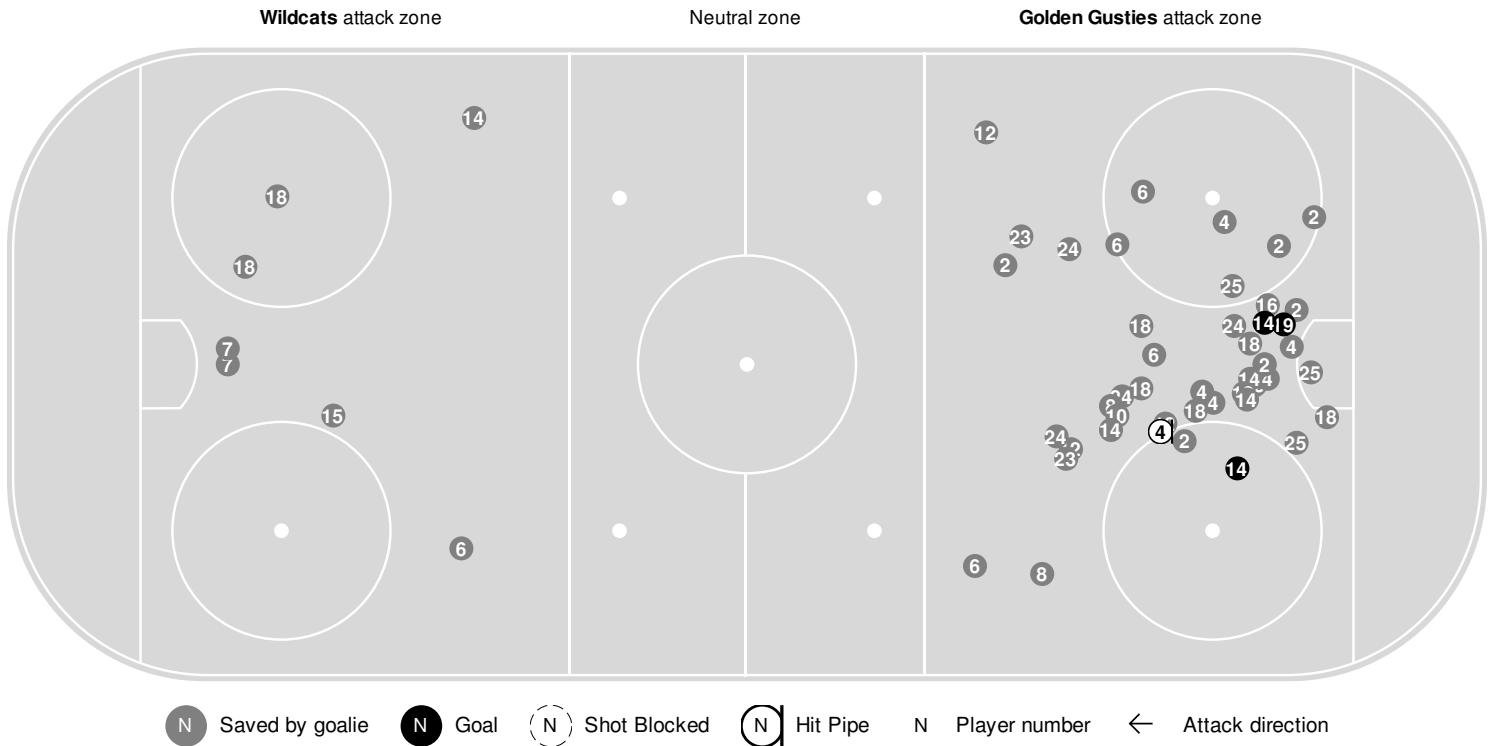

2022-23 Women's Ice Hockey Shot Chart Report

Jan 28, 2023, Start time: 02:00 PM, Don Roberts Ice Rink, Saint Peter, Minnesota
Attendance: 390

Game duration: 1:56

ST. CATHERINE

0 - 3

GUST. ADOLPHUS

Scoring by period

Team	1	2	3
St. Catherine	0	0	0
Gust. Adolphus	1	1	1

Shot chart

Shot summary

	Golden Gusties			
	1	2	3	Tot
Wildcats				
Total shots attempted	4	1	2	7
Blocked by defense	0	0	0	0
Shots Off Target	0	0	0	0
Pipes	0	0	0	0
Total shots on-target	4	1	2	7
Shots saved by goalie Elizabeth Kubicek	17	12	13	42
Goals scored:				0
Total shots attempted	18	13	15	46
Blocked by defense	0	0	0	0
Shots Off Target	0	0	0	0
Pipes	0	0	1	1
Total shots on-target	18	13	14	45
Shots saved by goalie Katie McCoy	4	1	2	7
Goals scored:				3