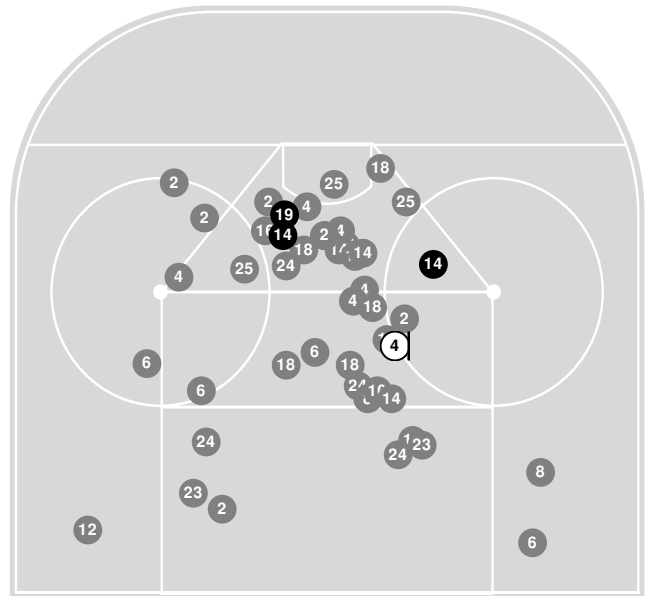

2022-23 Women's Ice Hockey Shot Chart (Advanced) Report

Jan 28, 2023, Start time: 02:00 PM, Don Roberts Ice Rink, Saint Peter, Minnesota
Attendance: 390

Game duration: 1:56

ST. CATHERINE

0 - 3

GUST. ADOLPHUS

Scoring by period

Team	1	2	3
St. Catherine	0	0	0
Gust. Adolphus	1	1	1

Shot chart

Wildcats Attack zone

Golden Gusties Attack zone

N Saved by goalie
 N Goal
 N Shot On-target
 N Shot Blocked
 N Hit Pipe
 N Player number

Shot statistics

Wildcats Attack zone

Golden Gusties Attack zone

Shot summary

Wildcats

Golden Gusties

2022-23 Women's Ice Hockey Shot Chart (Advanced) Report

Jan 28, 2023, Start time: 02:00 PM, Don Roberts Ice Rink, Saint Peter, Minnesota
Attendance: 390