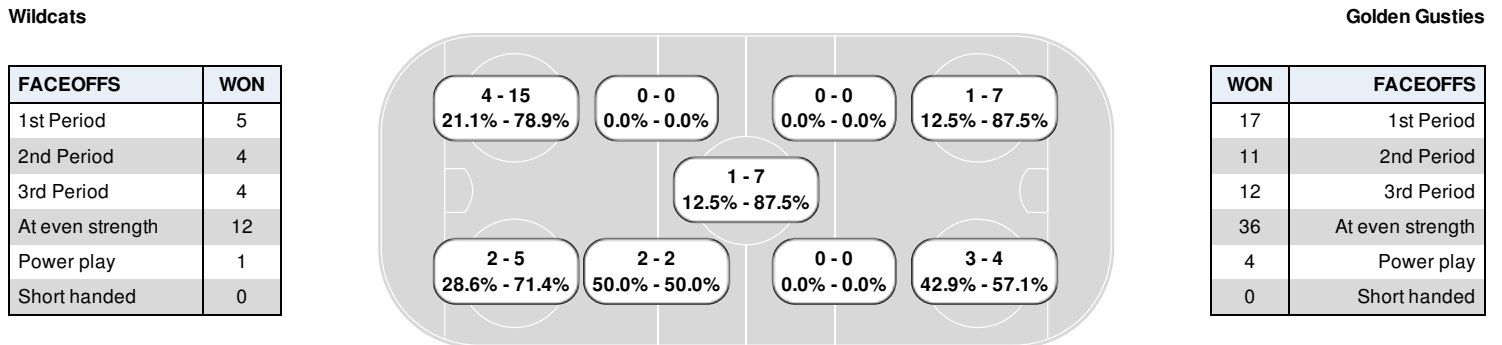

Game duration: 1:56

Penalty summary

Prd	Player	Team	Min	Offense	Time		Prd	Player	Team	Min	Offense	Time	
2nd	Molly McHugh	GAC	2	Holding	14:02	PP	3rd	Lauren Sundgren	SCU	2	Tripping	02:41	PP
2nd	Madi Fleming	SCU	2	Slashing	16:55	PP	3rd	Maiah Robert	SCU	2	Roughing	18:17	PP

Faceoff summary

Wildcats					Golden Gusties				
#	Player	W	L	FO%	#	Player	W	L	FO%
20	Paige Loidolt	5	16	23.8	18	Emily Olson	19	3	86.4
12	Madi Fleming	4	7	36.4	16	Molly McHugh	8	4	66.7
5	Isabel Burt	4	8	33.3	2	Lily Mortenson	6	1	85.7
9	Brittany Weber	0	1	0.0	26	Emily Howard	4	3	57.1
14	Lauren Henriksen	0	1	0.0	9	Gianna Gasparini	2	2	50.0
21	Gabby Bodin	0	7	0.0	14	Hailey Holland	1	0	100.0
Totals:		13	40	24.5	Totals:		40	13	75.5

Faceoff chart

Power play summary

Wildcats						Golden Gusties					
Prd	Start	End	Elapsed	Shots	(Opp)	Prd	Start	End	Elapsed	Shots	(Opp)
2	14:02	16:02	02:00	0	0	2	16:55	18:55	02:00	2	0
Summary: 1 opps, 0 shots, 0 goal, time 02:00						3	02:41	04:41	02:00	1	0
						3	18:17	20:00	01:43	3	0
						Summary: 3 opps, 6 shots, 0 goal, time 05:43					