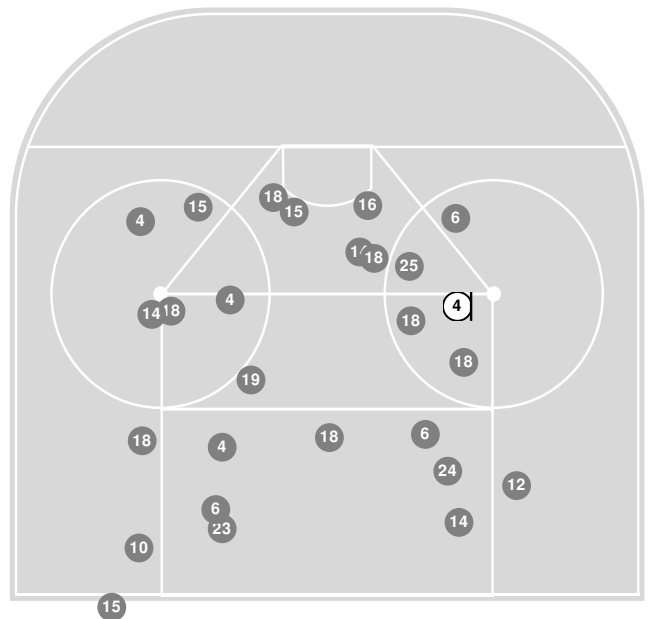

### Shot chart

Falcons Attack zone

Golden Gusties Attack zone

(N) Saved by goalie
(●) Goal
(○) Shot On-target
(⊖) Shot Blocked
(⊕) Hit Pipe
N Player number