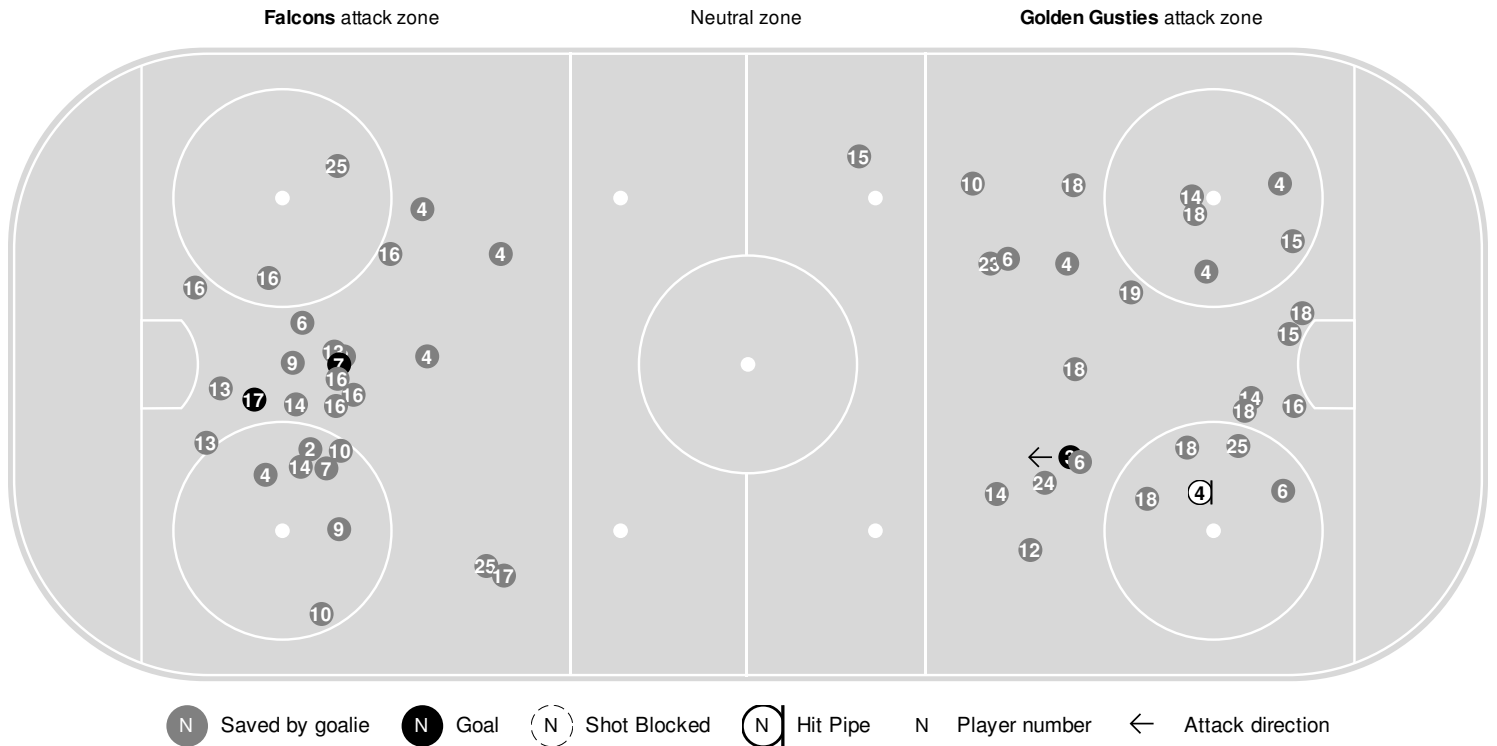

2022-23 Women's Ice Hockey Shot Chart Report

Dec 10, 2022, Start time: 02:00 PM, Don Roberts Ice Rink, Saint Peter, Minnesota
Attendance: 488

Game duration: 1:51

UW-RIVER FALLS

3 - 0

GUST. ADOLPHUS

Scoring by period

Team	1	2	3
UW-River Falls	0	2	1
Gust. Adolphus	0	0	0

Shot chart

Shot summary

Falcons					Golden Gusties				
	1	2	3	Tot		1	2	3	Tot
Total shots attempted	9	10	11	30	Total shots attempted	15	7	9	31
Blocked by defense	0	0	0	0	Blocked by defense	0	0	0	0
Shots Off Target	1	0	0	1	Shots Off Target	4	0	0	4
Pipes	0	0	0	0	Pipes	1	0	0	1
Total shots on-target	8	10	11	29	Total shots on-target	10	7	9	26
Shots saved by goalie Sami Miller	10	7	9	26	Shots saved by goalie Katie McCoy	8	8	10	26
Goals scored:				3	Goals scored:				0