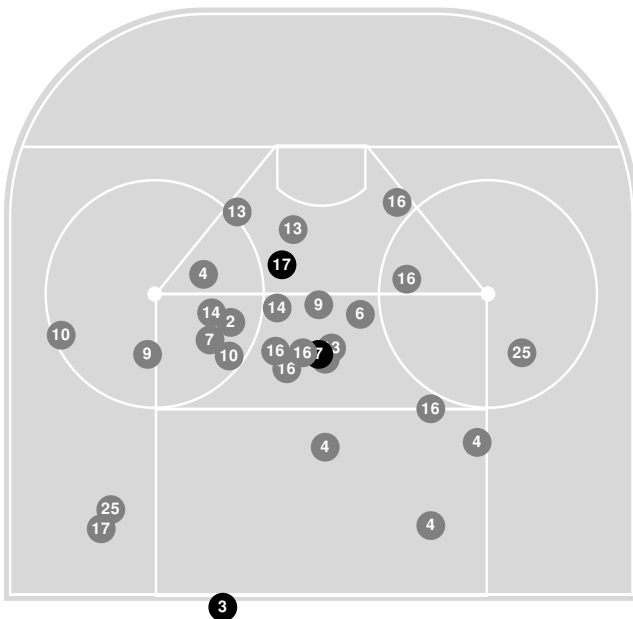

2022-23 Women's Ice Hockey Shot Chart (Advanced) Report

Dec 10, 2022, Start time: 02:00 PM, Don Roberts Ice Rink, Saint Peter, Minnesota
Attendance: 488

Game duration: 1:51

UW-RIVER FALLS

3 - 0

GUST. ADOLPHUS

Scoring by period

Team	1	2	3
UW-River Falls	0	2	1
Gust. Adolphus	0	0	0

Shot chart

Falcons Attack zone