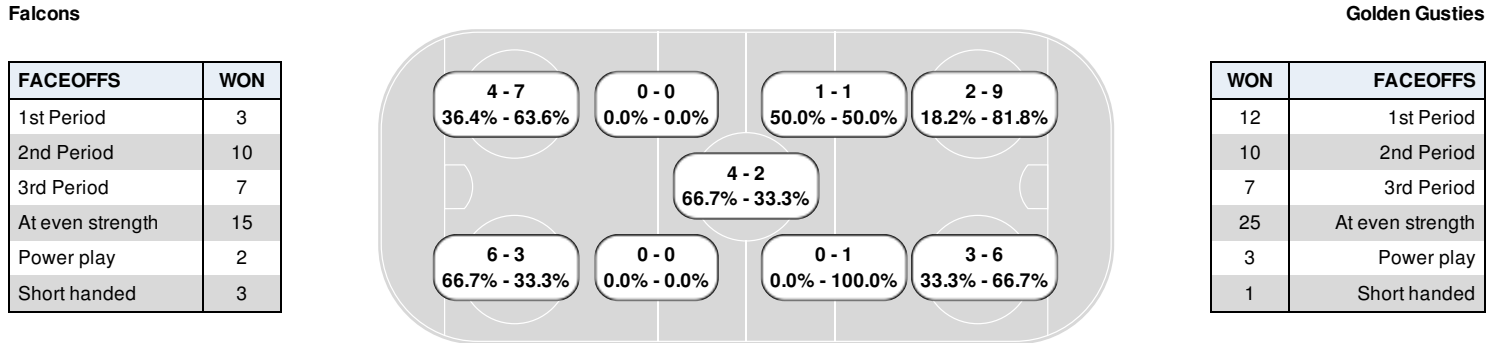

2022-23 Women's Ice Hockey Box Score Report

Dec 10, 2022, Start time: 02:00 PM, Don Roberts Ice Rink, Saint Peter, Minnesota
Attendance: 488

Game duration: 1:51

Penalty summary

Prd	Player	Team	Min	Offense	Time	
1st	Abigail Stow	UWRF	2	Tripping	11:59	PP
2nd	Madison Lavergne	UWRF	2	Interference	08:40	PP
2nd	Clara Billings	GAC	2	Slashing	10:13	PP

Prd	Player	Team	Min	Offense	Time	
2nd	Heather Olinger	GAC	2	Interference	15:03	PP
3rd	MaKenna Aure	UWRF	2	Cross Checking	18:24	PP

Faceoff summary

Falcons					Golden Gusties				
#	Player	W	L	FO%	#	Player	W	L	FO%
16	Maddie McCollins	10	8	55.6	16	Molly McHugh	11	12	47.8
2	Alex Hantge	6	15	28.6	18	Emily Olson	10	2	83.3
3	Emma Schmitz	4	5	44.4	6	Brooke Power	4	2	66.7
15	Katherine Bell	0	1	0.0	2	Lily Mortenson	3	3	50.0
Totals:		20	29	40.8	14	Hailey Holland	1	0	100.0
					15	Clara Billings	0	1	0.0
					Totals:		29	20	59.2

Faceoff chart

Power play summary

Falcons						Golden Gusties					
Prd	Start	End	Elapsed	Shots	(Opp)	Prd	Start	End	Elapsed	Shots	(Opp)
2	10:40	12:13	01:33	2	0	1	11:59	13:59	02:00	1	0
2	15:03	17:03	02:00	2	0	2	08:40	10:13	01:33	0	0
Summary: 2 opps, 4 shots, 0 goal, time 03:33						3	18:24	20:00	01:36	1	1
						Summary: 3 opps, 2 shots, 0 goal, time 05:09					

Shootout summary

No Shootouts

Penalty shot summary

No Penalty Shots

Referee's Signature _____