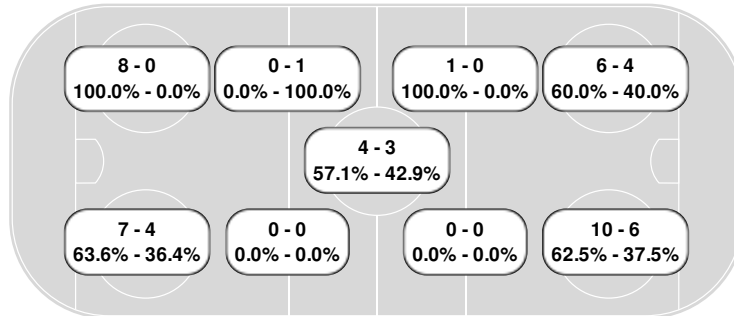

Dec 03, 2022, Start time: 02:00 PM, SMU Ice Arena, Winona, Minnesota
Attendance: 50

Game duration: 1:56

Penalty summary

Prd	Player	Team	Min	Offense	Time	
1st	Sidney Polzin	SMU	2	Hooking	03:04	PP
1st	Sidney Polzin	SMU	2	Tripping	05:59	PP
1st	Jenna Kurkowski	SMU	2	Hooking	13:02	PP
2nd	TEAM	GAC	2	Too many players on ice	07:30	PP

Prd	Player	Team	Min	Offense	Time	
2nd	Allie Urlaub	SMU	2	Cross Checking	12:07	PP
2nd	Kas Kingston	SMU	2	Tripping	18:04	PP
3rd	TEAM	SMU	2	Too many players on ice	15:21	PP

Faceoff summary

Golden Gusties

#	Player	W	L	FO%
16	Molly McHugh	14	3	82.4
18	Emily Olson	7	4	63.6
15	Clara Billings	6	1	85.7
6	Brooke Power	4	3	57.1
7	Lindsay Berggren	2	3	40.0
2	Lily Mortenson	2	4	33.3
8	Abby Elliott	1	0	100.0
Totals:		36	18	66.7

FACEOFFS	WON
1st Period	10
2nd Period	16
3rd Period	10
At even strength	27
Power play	8
Short handed	1

Cardinals

WON	FACEOFFS
9	1st Period
7	2nd Period
2	3rd Period
15	At even strength
0	Power play
3	Short handed