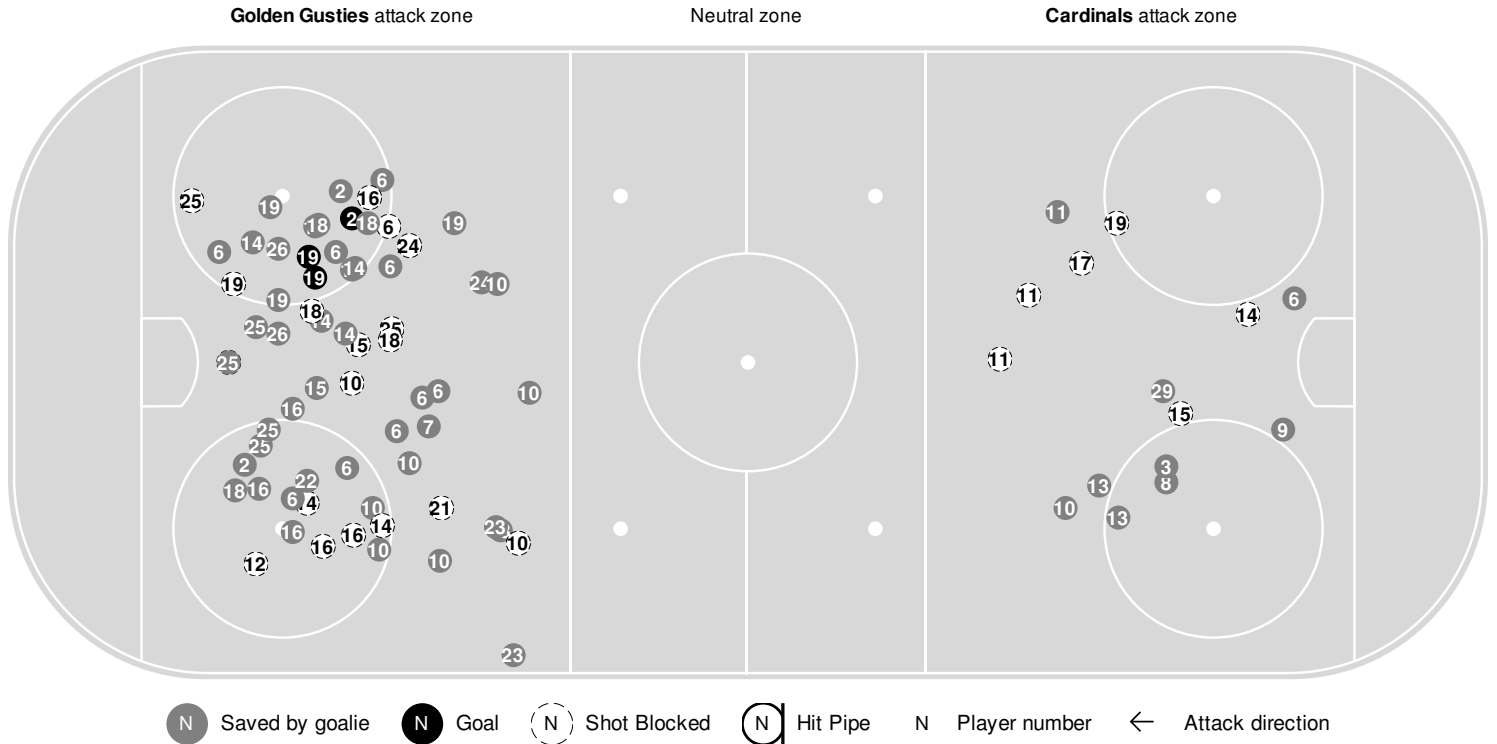

2022-23 Women's Ice Hockey Play By Play Report

Dec 03, 2022, Start time: 02:00 PM, SMU Ice Arena, Winona, Minnesota
Attendance: 50

Game duration: 1:56

Action	Time	Score	On Ice	Action
GAC end of power play.	17:21			
Shot by GAC #10 Kayla Vrieze, saved by #32 Celeste Rimstad.	17:24			
Faceoff #15 Clara Billings vs #6 Allie Urlaub won by GAC .	17:26			
Shot by GAC #10 Kayla Vrieze, saved by #32 Celeste Rimstad.	18:55			
Faceoff #6 Brooke Power vs #24 Katie Pierpont won by GAC .	18:55			
Shot by GAC #25 Hannah Gray BLOCKED by #13 Jordy Wyant.	19:22.5			
Shot by GAC #22 Lindsey Bjerke, saved by #32 Celeste Rimstad.	19:50.3			
End of 3rd period.	20:00.0			End of 3rd period.

2022-23 Women's Ice Hockey Shot Chart Report

Dec 03, 2022, Start time: 02:00 PM, SMU Ice Arena, Winona, Minnesota
Attendance: 50

Game duration: 1:56

GUST. ADOLPHUS

3 - 0

SAINT MARY'S (MN)

Scoring by period

Team	1	2	3
Gust. Adolphus	1	2	0
Saint Mary's (MN)	0	0	0

Shot chart

Shot summary

Golden Gusties

	1	2	3	Tot
Total shots attempted	29	26	23	78
Blocked by defense	7	3	8	18
Shots Off Target	6	2	4	12
Pipes	0	0	0	0
Total shots on-target	16	21	11	48
Shots saved by goalie Katie McCoy	0	3	6	9
Goals scored:				3