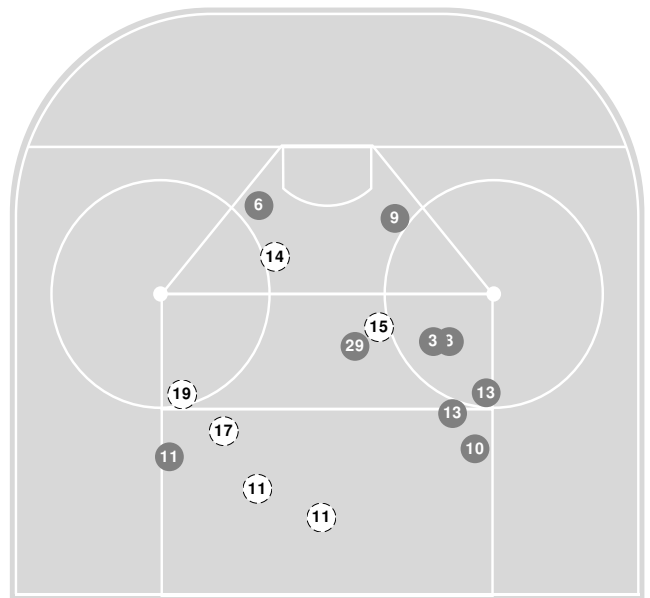

Cardinals Attack zone

N Saved by goalie
N Goal
N Shot On-target
N Shot Blocked
N Hit Pipe
N Player number