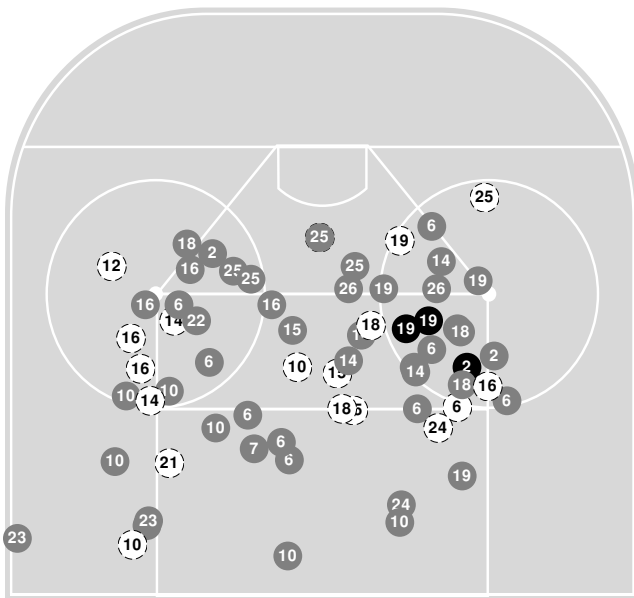

2022-23 Women's Ice Hockey Shot Chart (Advanced) Report

Dec 03, 2022, Start time: 02:00 PM, SMU Ice Arena, Winona, Minnesota
Attendance: 50

Game duration: 1:56

GUST. ADOLPHUS

3 - 0

SAINT MARY'S (MN)

Scoring by period

Team	1	2	3
Gust. Adolphus	1	2	0
Saint Mary's (MN)	0	0	0

Shot chart

Golden Gusties Attack zone