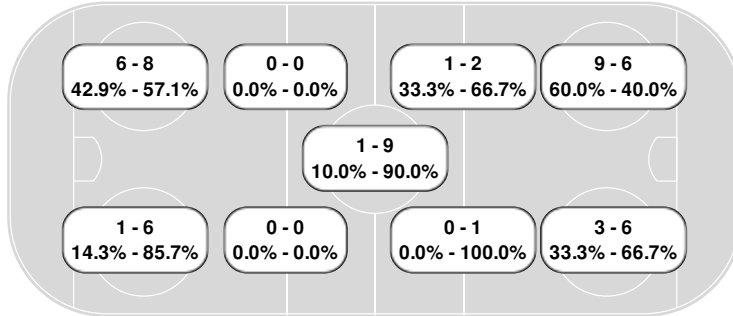

2022-23 Women's Ice Hockey Box Score Report

Dec 02, 2022, Start time: 07:00 PM, Don Roberts Ice Rink, Saint Peter, Minnesota
Attendance: 521

Game duration: 2:02

Penalty summary

Prd	Player	Team	Min	Offense	Time	
1st	Allie Urlaub	SMU	2	Cross Checking	12:58	PP
2nd	Ellie Hegdahl	SMU	2	Cross Checking	03:01	PP
2nd	Brooke Power	GAC	2	Holding	03:49	PP
2nd	Brooke Remington	GAC	2	Body checking	07:28	PP

Prd	Player	Team	Min	Offense	Time	
2nd	Katie Pierpont	SMU	2	Holding	13:38	PP
2nd	Taverie Sherner	SMU	2	Cross Checking	15:14	PP
3rd	Sophia Coltvet	GAC	2	Hooking	01:58	PP
3rd	Brooke Power	GAC	2	High Sticking	06:44	PP

Faceoff summary

Cardinals

#	Player	W	L	FO%
20	Sidney Polzin	8	13	38.1
24	Katie Pierpont	4	2	66.7
6	Allie Urlaub	4	11	26.7
12	Teagan Phillips	3	11	21.4
9	Jenna Kurkowski	1	0	100.0
27	Leah Parker	1	1	50.0
Totals:		21	38	35.6

Golden Gusties

#	Player	W	L	FO%
16	Molly McHugh	16	7	69.6
15	Clara Billings	5	2	71.4
18	Emily Olson	5	2	71.4
6	Brooke Power	4	0	100.0
7	Lindsay Berggren	4	3	57.1
2	Lily Mortenson	4	5	44.4
14	Hailey Holland	0	2	0.0
Totals:		38	21	64.4

Faceoff chart

Cardinals

FACEOFFS	WON
1st Period	5
2nd Period	6
3rd Period	10
At even strength	17
Power play	3
Short handed	1

Golden Gusties

WON	FACEOFFS
13	1st Period
13	2nd Period
12	3rd Period
27	At even strength
6	Power play
5	Short handed

Power play summary

Cardinals

Prd	Start	End	Elapsed	Shots	(Opp)	
2	05:01	05:49	00:48	0	0	
2	07:28	09:28	02:00	1	0	
3	01:58	03:58	02:00	0	0	
3	06:44	08:44	02:00	1	0	
Summary: 4 opps, 2 shots, 0 goal, time 06:48						

Golden Gusties

Prd	Start	End	Elapsed	Shots	(Opp)	
1	12:58	14:58	02:00	2	0	
2	03:01	03:49	00:48	1	0	
2	13:38	15:38	02:00	2	0	
2	15:14	16:39	01:25	2	0	PPG
Summary: 4 opps, 7 shots, 1 goal, time 05:49						

Shootout summary

No Shootouts

Penalty shot summary

No Penalty Shots

Referee's Signature _____