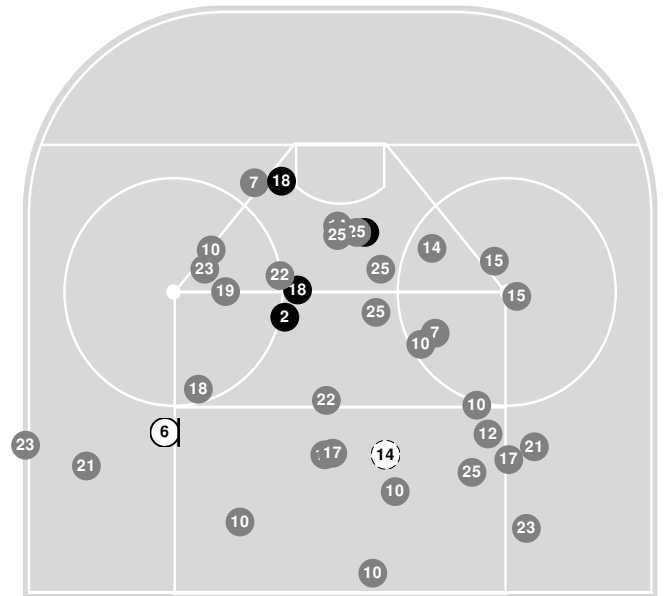

Golden Gusties Attack zone

N Saved by goalie
N Goal
N Shot On-target
N Shot Blocked
N Hit Pipe
N Player number