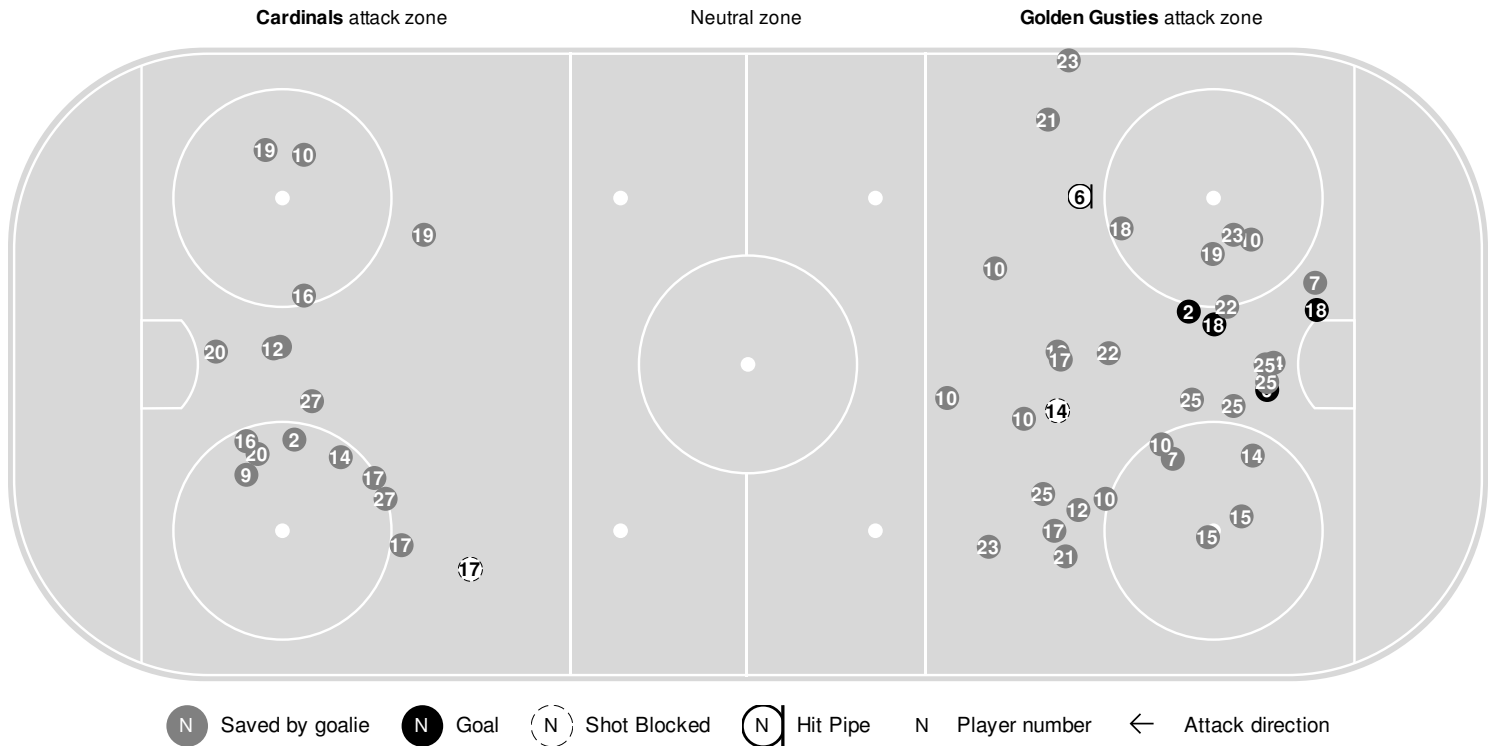

2022-23 Women's Ice Hockey Shot Chart Report

Dec 02, 2022, Start time: 07:00 PM, Don Roberts Ice Rink, Saint Peter, Minnesota
Attendance: 521

Game duration: 2:02

SAINT MARY'S (MN)

0 - 4

GUST. ADOLPHUS

Scoring by period

Team	1	2	3
Saint Mary's (MN)	0	0	0
Gust. Adolphus	2	1	1

Shot chart

Shot summary

Cardinals

	1	2	3	Tot
Total shots attempted	4	7	7	18
Blocked by defense	1	0	0	1
Shots Off Target	1	0	0	1
Pipes	0	0	0	0
Total shots on-target	2	7	7	16
Shots saved by goalie Jordan Keeley	14	11	5	30
Goals scored:				0

Golden Gusties

	1	2	3	Tot
Total shots attempted	19	12	6	37
Blocked by defense	1	0	0	1
Shots Off Target	1	0	0	1
Pipes	1	0	0	1
Total shots on-target	16	12	6	34
Shots saved by goalie Katie McCoy	2	7	7	16
Goals scored:				4