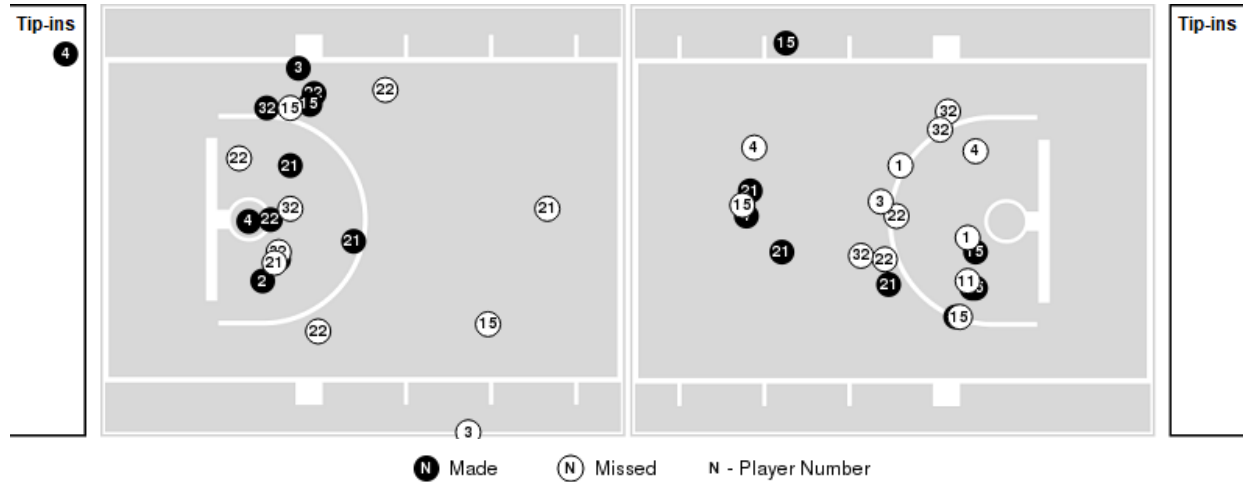

Blow Up Chart

Gust. Adolphus	M/A	%
Field Goals	25/60	42
2 Points	22/51	43
3 Points	3/9	33
Free Throws	8/13	62

Gust. Adolphus	M/A	%
Points in the Paint	34 (17 / 39)	44
Fast Break Points	1 (1/4)	25
Second Chance Points	9 (5/8)	63
Effective FG%	44