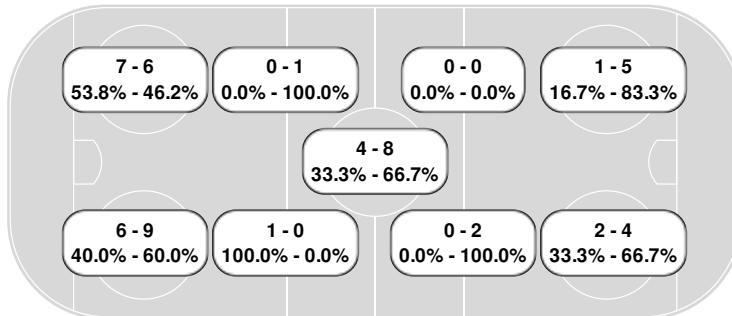

2022-23 Women's Ice Hockey Box Score Report

Nov 15, 2022, Start time: 07:00 PM, Don Roberts Ice Rink, Saint Peter, Minnesota
Attendance: 310

Game duration: 2:06

Goaltenders

Yellowjackets

#	Player	Min	GA	1	2	3	Saves
31	Rose Beeman	60:00	7	14	17	16	47
Loss - Rose Beeman (2-2-0)							

Golden Gusties

#	Player	Min	GA	1	2	3	Saves
1	Katie McCoy	20:00	0	0	0	2	2
33	Jori Jones	20:00	0	0	2	0	2
35	Maria Widen	20:00	0	1	0	0	1
Win - Jori Jones (2-0-0)							

Penalty summary

Prd	Player	Team	Min	Offense	Time	
1st	Jenna Hoops	SUP	2	Interference	11:43	PP
1st	Avery Schwark	SUP	2	Slashing	13:42	PP
2nd	Molly McHugh	GAC	2	Body checking	02:22	PP
2nd	C.C. Hayes	SUP	2	Hooking	14:36	PP
3rd	C.C. Hayes	SUP	2	Cross Checking	04:18	PP

Prd	Player	Team	Min	Offense	Time	
3rd	Anna Scherling	SUP	2	Holding	12:16	PP
3rd	Gaby Andreacchi	SUP	2	Hooking	13:27	PP
3rd	Avery Schwark	SUP	2	Cross Checking	14:51	PP
3rd	C.C. Hayes	SUP	5	Body checking	16:02	PP

Faceoff summary

Yellowjackets

#	Player	W	L	FO%
15	Jenna Hoops	13	10	56.5
27	C.C. Hayes	3	4	42.9
7	Emma Booth	2	0	100.0
12	Gaby Andreacchi	1	3	25.0
28	Ashton Parnell	1	5	16.7
19	Avery Schwark	1	7	12.5
4	Veda Roeske	0	1	0.0
13	Anna Scherling	0	1	0.0
24	Cora Coz	0	4	0.0
Totals:		21	35	37.5

Golden Gusties

#	Player	W	L	FO%
16	Molly McHugh	12	5	70.6
2	Lily Mortenson	8	6	57.1
6	Brooke Power	7	3	70.0
7	Lindsay Berggren	5	5	50.0
15	Clara Billings	3	2	60.0
Totals:		35	21	62.5

Faceoff chart

Yellowjackets

FACEOFFS	WON
1st Period	7
2nd Period	3
3rd Period	11
At even strength	14
Power play	0
Short handed	7

Golden Gusties

WON	FACEOFFS
6	1st Period
12	2nd Period
17	3rd Period
22	At even strength
12	Power play
1	Short handed

Referee's Signature _____