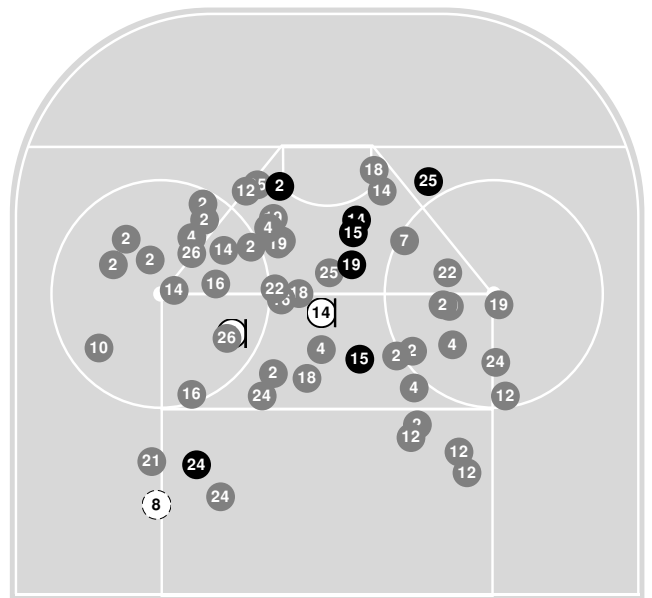

Golden Gusties Attack zone

N Saved by goalie
N Goal
N Shot On-target
N Shot Blocked
N Hit Pipe
N Player number