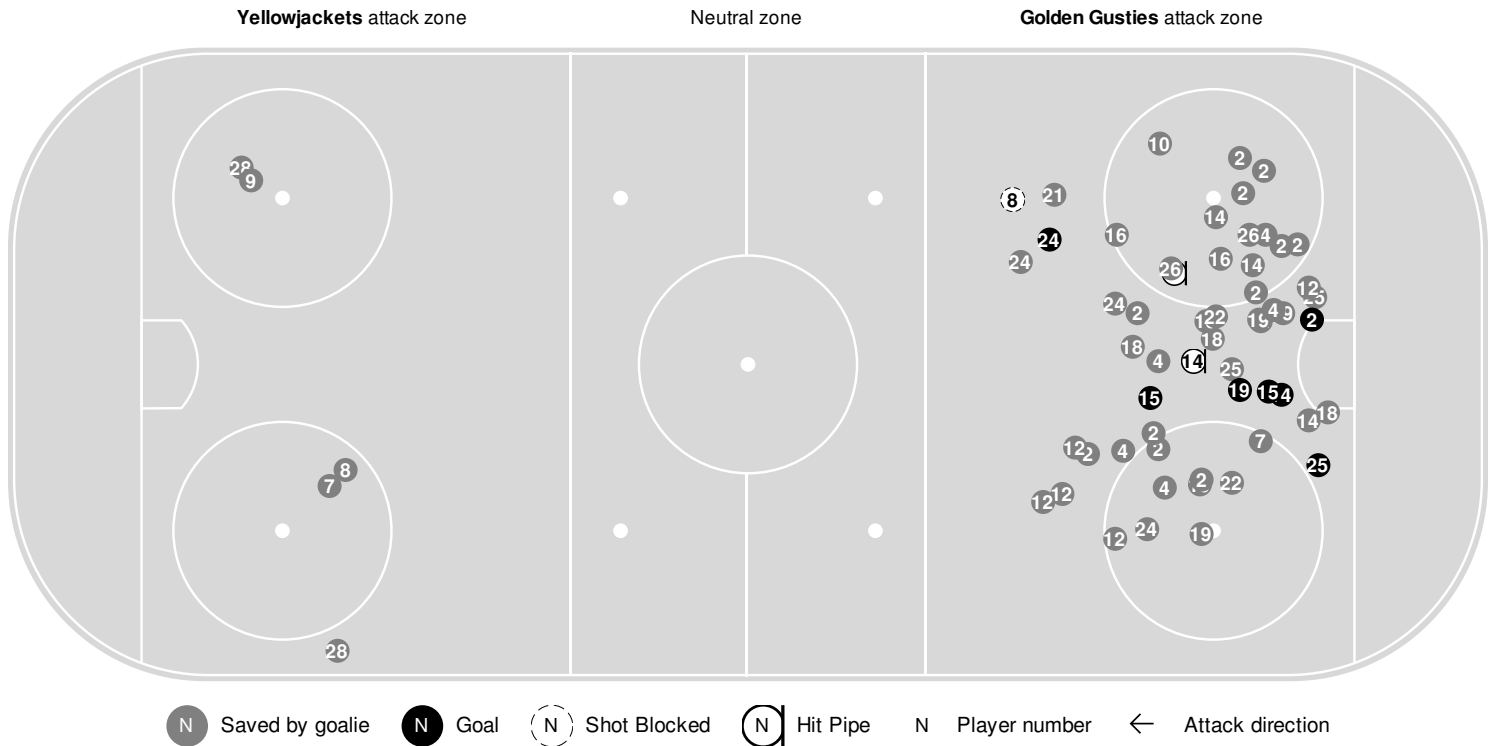

2022-23 Women's Ice Hockey Play By Play Report

Nov 15, 2022, Start time: 07:00 PM, Don Roberts Ice Rink, Saint Peter, Minnesota
Attendance: 310

Game duration: 2:06

Action	Time	Score	On Ice	Action
	17:46			Shot by GAC #24 Sophia Coltvet, saved by #31 Rose Beeman.
	17:53			Shot by GAC #4 Kristina Press, saved by #31 Rose Beeman.
Faceoff #7 Emma Booth vs #7 Lindsay Berggren won by SUP .	17:53			
	18:18			Faceoff #12 Gaby Andreacchi vs #16 Molly McHugh won by GAC .
	18:38			Shot by GAC #4 Kristina Press, saved by #31 Rose Beeman.
Faceoff #15 Jenna Hoops vs #7 Lindsay Berggren won by SUP .	18:38			
End of 3rd period.	20:00.0			End of 3rd period.
SUP #24 Cora Coz penalty complete.	20:00.0			
	20:00.0			GAC end of power play.

2022-23 Women's Ice Hockey Shot Chart Report

Nov 15, 2022, Start time: 07:00 PM, Don Roberts Ice Rink, Saint Peter, Minnesota
Attendance: 310

Game duration: 2:06

WIS.-SUPERIOR

0 - 7

GUST. ADOLPHUS

Scoring by period

Team	1	2	3
Wis.-Superior	0	0	0
Gust. Adolphus	0	1	6

Shot chart

Shot summary

Yellowjackets

	1	2	3	Tot
Total shots attempted	1	2	2	5
Blocked by defense	0	0	0	0
Shots Off Target	0	0	0	0
Pipes	0	0	0	0
Total shots on-target	1	2	2	5
Shots saved by goalie Rose Beeman	14	17	16	47
Goals scored:				0