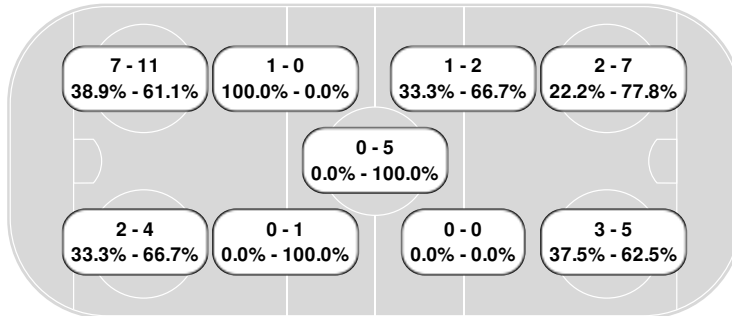

2022-23 Women's Ice Hockey Box Score Report

Nov 05, 2022, Start time: 02:00 PM, Don Roberts Ice Rink, Saint Peter, Minnesota
Attendance: 388

Game duration: 1:51

Penalty summary

Prd	Player	Team	Min	Offense	Time	
1st	Macy Gehrke	LFC	2	Body checking	09:48	PP
2nd	Stokli Ashcraft	LFC	2	Body checking	06:06	PP
2nd	Lauren Wensel	LFC	2	Hooking	16:50	PP
2nd	Marissa Gebauer	LFC	2	Slashing	20:00	PP

Prd	Player	Team	Min	Offense	Time	
3rd	Emily Olson	GAC	2	Tripping	06:23	PP
3rd	Molly McHugh	GAC	2	Tripping	07:00	PP
3rd	Marissa Gebauer	LFC	2	Tripping	16:15	PP

Faceoff summary

Foresters

#	Player	W	L	FO%
22	Samantha Shoebottom	10	19	34.5
13	Zara Post	5	8	38.5
10	Macy Gehrke	1	4	20.0
2	Abby Meyer	0	1	0.0
7	Lauren Wensel	0	1	0.0
12	Emma Sweeney	0	1	0.0
14	Zoey Whittington	0	1	0.0
Totals:		16	35	31.4

Golden Gusties

#	Player	W	L	FO%
16	Molly McHugh	16	9	64.0
6	Brooke Power	8	4	66.7
2	Lily Mortenson	4	2	66.7
26	Emily Howard	3	0	100.0
15	Clara Billings	3	1	75.0
14	Hailey Holland	1	0	100.0
Totals:		35	16	68.6

Faceoff chart

Foresters

FACEOFFS	WON
1st Period	5
2nd Period	6
3rd Period	5
At even strength	12
Power play	1
Short handed	3

Golden Gusties

WON	FACEOFFS
11	1st Period
13	2nd Period
11	3rd Period
23	At even strength
9	Power play
3	Short handed

Power play summary

Foresters

Prd	Start	End	Elapsed	Shots	(Opp)
3	06:23	08:23	02:00	1	0
3	07:02	09:00	01:58	0	0
Summary: 2 opps, 1 shots, 0 goal, time 02:37					

Golden Gusties

Prd	Start	End	Elapsed	Shots	(Opp)	
1	09:48	11:48	02:00	3	0	
2	06:06	08:10	02:04	3	0	
2	16:50	18:50	02:00	4	0	
3	20:00	01:32	01:32	4	0	PPG
3	16:15	18:15	02:00	3	0	
Summary: 5 opps, 17 shots, 1 goal, time 09:36						

Shootout summary

No Shootouts

Penalty shot summary

No Penalty Shots

Referee's Signature _____