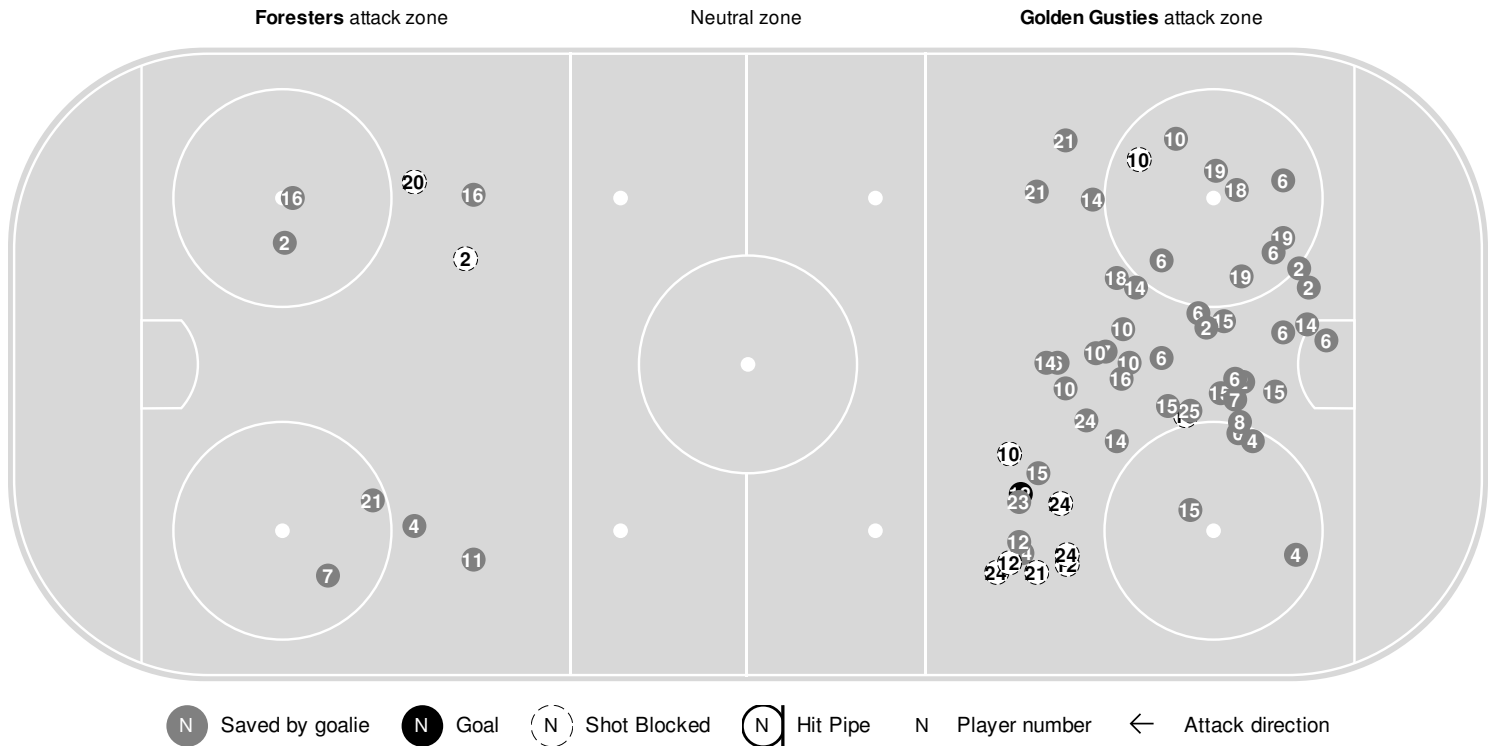

2022-23 Women's Ice Hockey Play By Play Report

Nov 05, 2022, Start time: 02:00 PM, Don Roberts Ice Rink, Saint Peter, Minnesota
Attendance: 388

Game duration: 1:51

Action	Time	Score	On Ice	Action
	13:03			Shot by GAC #10 Kayla Vrieze BLOCKED by #11 Sophia Chapman.
	13:31			Faceoff #13 Zara Post vs #16 Molly McHugh won by GAC .
	15:23			Shot by GAC #23 Gabby Slykas, saved by #31 Hannah Turnage.
Faceoff #22 Samantha Shoebottom vs #16 Molly McHugh won by LFC .	15:23			
Faceoff #22 Samantha Shoebottom vs #16 Molly McHugh won by LFC .	15:36			
Shot by LFC #8 Grace Garby OFF TARGET.	15:42			
Penalty on #16 Marissa Gebauer LFC 2 minutes for TRIPPING .	16:15			
	16:15			GAC start of power play.
	16:15			Faceoff #13 Zara Post vs #6 Brooke Power won by GAC .
	16:57			Shot by GAC #15 Clara Billings, saved by #31 Hannah Turnage.
	17:07			Shot by GAC #15 Clara Billings, saved by #31 Hannah Turnage.
	17:08			Faceoff #22 Samantha Shoebottom vs #16 Molly McHugh won by GAC .
	17:26			Shot by GAC #12 Brooke Remington, saved by #31 Hannah Turnage.
LFC #16 Marissa Gebauer penalty complete.	18:15			
	18:15			GAC end of power play.
	18:34			Shot by GAC #6 Brooke Power, saved by #31 Hannah Turnage.
Shot by LFC #2 Abby Meyer, saved by #1 Katie McCoy.	18:50			
Shot by LFC #2 Abby Meyer BLOCKED by #18 Emily Olson.	18:58			
EMPTY NET for LFC .	19:18.6			
Shot by LFC #4 Danielle Selby, saved by #1 Katie McCoy.	19:53.6			
End of 3rd period.	20:00.0			End of 3rd period.

2022-23 Women's Ice Hockey Shot Chart Report

Nov 05, 2022, Start time: 02:00 PM, Don Roberts Ice Rink, Saint Peter, Minnesota
Attendance: 388

Game duration: 1:51

LAKE FOREST

0 - 1

GUST. ADOLPHUS

Scoring by period

Team	1	2	3
Lake Forest	0	0	0
Gust. Adolphus	0	0	1

Shot chart

Shot summary

Foresters

	1	2	3	Tot
Total shots attempted	1	2	8	11
Blocked by defense	0	0	2	2
Shots Off Target	0	0	2	2
Pipes	0	0	0	0
Total shots on-target	1	2	4	7
Shots saved by goalie Hannah Turnage	18	19	11	48
Goals scored:				0