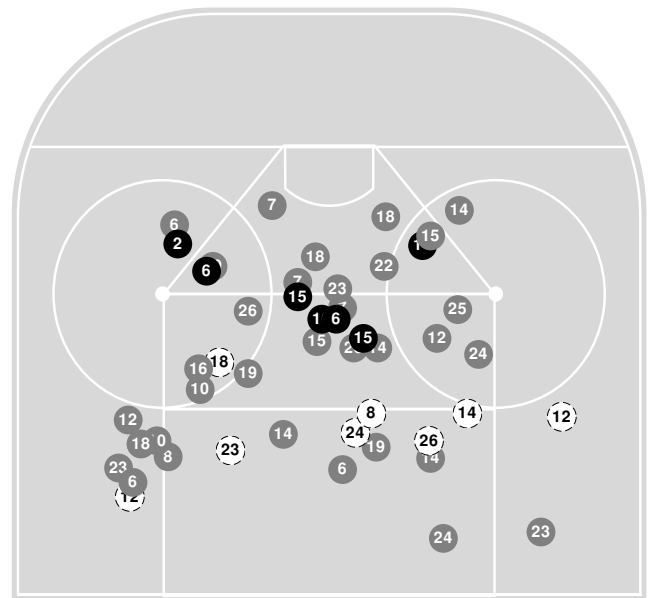

# 2022-23 Women's Ice Hockey Shot Chart (Advanced) Report

Nov 04, 2022, Start time: 07:00 PM, Don Roberts Ice Arena, Saint Peter, Minnesota  
Attendance: 488

Game duration: 1:52

**LAKE FOREST**

**0 - 7**

**GUST. ADOLPHUS**

## Shot chart

Foresters Attack zone

Golden Gusties Attack zone

N Saved by goalie  
 N Goal  
 N Shot On-target  
 N Shot Blocked  
 N Hit Pipe  
 N Player number