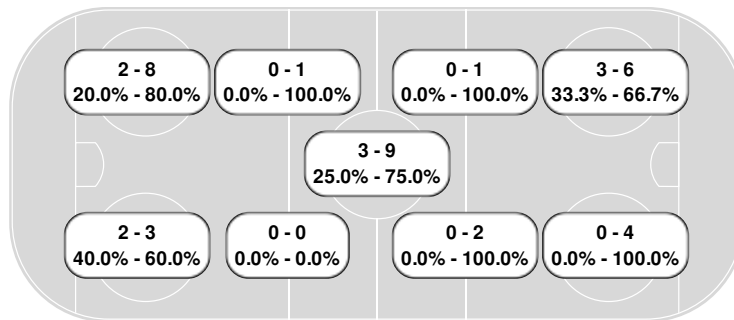

2022-23 Women's Ice Hockey Box Score Report

Nov 04, 2022, Start time: 07:00 PM, Don Roberts Ice Arena, Saint Peter, Minnesota
Attendance: 488

Game duration: 1:52

Goaltenders

Foresters

#	Player	Min	GA	1	2	3	Saves
31	Hannah Turnage	37:40	6	18	9	0	27
35	Angie Lombardi	22:20	1	0	0	6	6
Loss - Hannah Turnage (1-1-0)							

Golden Gusties

#	Player	Min	GA	1	2	3	Saves
1	Katie McCoy	40:00	0	2	2	0	4
33	Jori Jones	20:00	0	0	0	2	2
Win - Katie McCoy (2-0-0)							

Penalty summary

Prd	Player	Team	Min	Offense	Time	
1st	Stokli Ashcraft	LFC	2	Roughing	05:29	PP
2nd	Stokli Ashcraft	LFC	2	Roughing	12:03	PP

Prd	Player	Team	Min	Offense	Time	
2nd	Stokli Ashcraft	LFC	2	Tripping	15:35	PP
3rd	Caitlyn Dahut	LFC	2	Interference	09:07	PP

Faceoff summary

Foresters

#	Player	W	L	FO%
7	Lauren Wensel	4	5	44.4
22	Samantha Shoebottom	4	18	18.2
13	Zara Post	1	5	16.7
10	Macy Gehrke	1	6	14.3
Totals:		10	34	22.7

Golden Gusties

#	Player	W	L	FO%
6	Brooke Power	11	2	84.6
16	Molly McHugh	11	4	73.3
2	Lily Mortenson	7	2	77.8
15	Clara Billings	4	1	80.0
26	Emily Howard	1	1	50.0
Totals:		34	10	77.3

Faceoff chart

Foresters

FACEOFFS	WON
1st Period	3
2nd Period	4
3rd Period	3
At even strength	10
Power play	0
Short handed	0

Golden Gusties

WON	FACEOFFS
11	1st Period
13	2nd Period
10	3rd Period
31	At even strength
3	Power play
0	Short handed

Power play summary

Foresters

Prd	Start	End	Elapsed	Shots	(Opp)	
Summary: 0 opps, 0 shots, 0 goal, time 00:00						

Golden Gusties

Prd	Start	End	Elapsed	Shots	(Opp)	
1	05:29	06:19	00:50	3	0	PPG
2	12:03	12:11	00:08	1	0	PPG
2	15:35	17:29	01:54	2	0	PPG
3	09:07	11:07	02:00	1	0	PPG
Summary: 4 opps, 7 shots, 4 goal, time 04:52						

Shootout summary

No Shootouts

Referee's Signature _____