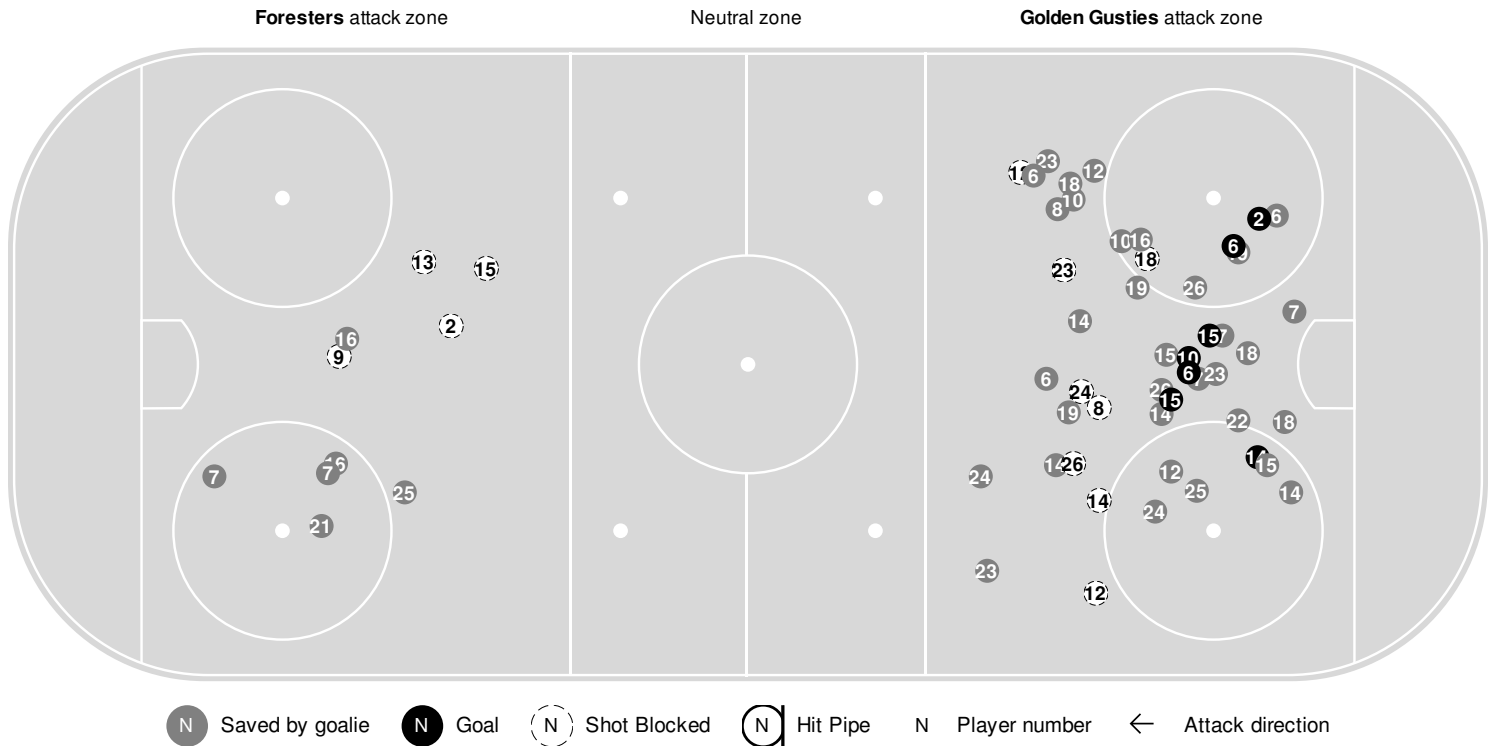

2022-23 Women's Ice Hockey Shot Chart Report

Nov 04, 2022, Start time: 07:00 PM, Don Roberts Ice Arena, Saint Peter, Minnesota
Attendance: 488

Game duration: 1:52

LAKE FOREST

0 - 7

GUST. ADOLPHUS

Scoring by period

Team	1	2	3
Lake Forest	0	0	0
Gust. Adolphus	3	3	1

Shot chart

Shot summary

Foresters

	1	2	3	Tot
Total shots attempted	4	5	3	12
Blocked by defense	2	1	1	4
Shots Off Target	0	2	0	2
Pipes	0	0	0	0
Total shots on-target	2	2	2	6
Shots saved by goalie Hannah Turnage	18	9	0	27
Shots saved by goalie Angie Lombardi	0	0	6	6
Goals scored:				0

Golden Gusties

	1	2	3	Tot
Total shots attempted	28	20	12	60
Blocked by defense	4	3	1	8
Shots Off Target	3	5	4	12
Pipes	0	0	0	0
Total shots on-target	21	12	7	40
Shots saved by goalie Katie McCoy	2	2	0	4
Shots saved by goalie Jori Jones	0	0	2	2
Goals scored:				7