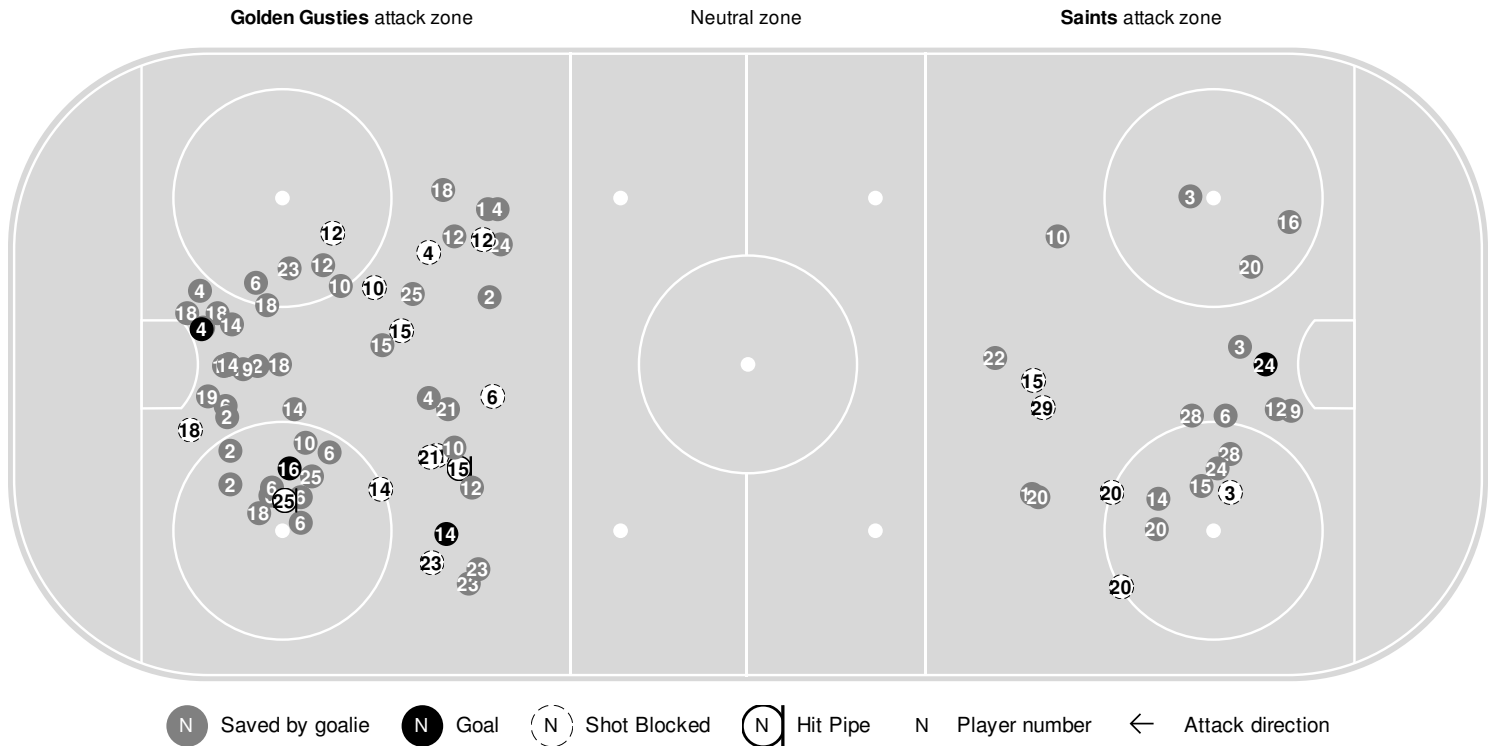

2022-23 Women's Ice Hockey Shot Chart Report

Nov 12, 2022, Start time: 07:00 PM, Mars Lakeview Arena, Duluth, Minnesota
Attendance: 147

Game duration: 1:58

GUST. ADOLPHUS

3 - 1

ST. SCHOLASTICA

Scoring by period

Team	1	2	3
Gust. Adolphus	0	3	0
St. Scholastica	0	1	0

Shot chart

Shot summary

Golden Gusties

	1	2	3	Tot
Total shots attempted	25	38	14	77
Blocked by defense	4	5	2	11
Shots Off Target	2	8	6	16
Pipes	1	0	1	2
Total shots on-target	18	25	5	48
Shots saved by goalie Katie McCoy	3	5	9	17
Goals scored:				3

Saints

	1	2	3	Tot
Total shots attempted	7	8	13	28
Blocked by defense	2	1	2	5
Shots Off Target	2	1	2	5
Pipes	0	0	0	0
Total shots on-target	3	6	9	18
Shots saved by goalie Ashlea Arvidson	18	22	5	45
Goals scored:				1