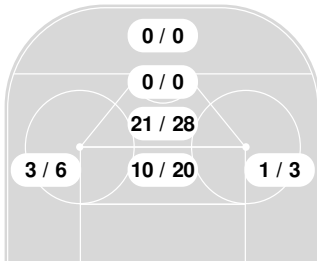

Shot statistics

Golden Gusties Attack zone