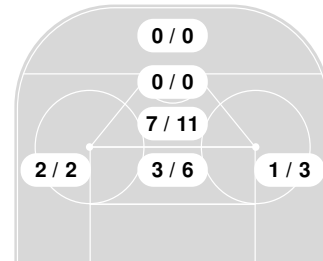

Saints Attack zone

Shot summary

Golden Gusties

Saints