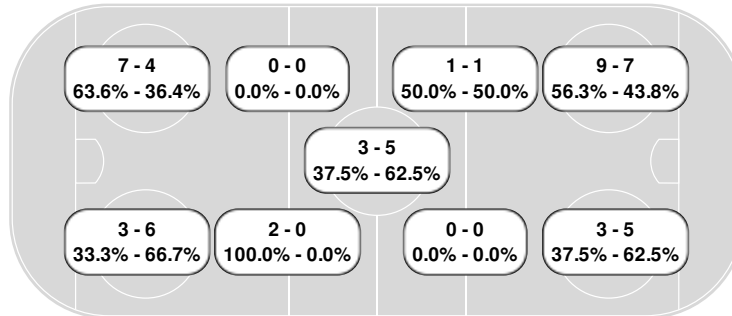

2022-23 Women's Ice Hockey Box Score Report

Nov 12, 2022, Start time: 07:00 PM, Mars Lakeview Arena, Duluth, Minnesota
Attendance: 147

Game duration: 1:58

Penalty summary

Prd	Player	Team	Min	Offense	Time	
1st	Taylor Leonard	CSS	2	Body checking	20:00	PP
2nd	Gabby Slykas	GAC	2	Body checking	08:33	PP
2nd	Kayla Kasel	CSS	2	Body checking	10:35	PP
2nd	Abby Pohlkamp	CSS	2	Hooking	12:26	PP

Prd	Player	Team	Min	Offense	Time	
2nd	Kaitlyn Holland	GAC	2	Hooking	15:57	PP
2nd	Taylor Leonard	CSS	2	Tripping	19:24	PP
3rd	TEAM	GAC	2	Too many players on ice	01:03	PP

Faceoff summary

Golden Gusties

#	Player	W	L	FO%
7	Lindsay Berggren	6	2	75.0
6	Brooke Power	6	8	42.9
15	Clara Billings	5	2	71.4
16	Molly McHugh	4	8	33.3
2	Lily Mortenson	3	5	37.5
14	Hailey Holland	2	1	66.7
18	Emily Olson	2	2	50.0
Totals:		28	28	50.0

Saints

#	Player	W	L	FO%
16	Allie Bussey	14	8	63.6
20	Abby Pohlkamp	11	10	52.4
2	Lyndi Schubert	2	6	25.0
19	Jessie Ketola	1	2	33.3
6	Lauryn Hull	0	1	0.0
14	Kayla Kasel	0	1	0.0
Totals:		28	28	50.0

Faceoff chart

Golden Gusties

FACEOFFS	WON
1st Period	12
2nd Period	10
3rd Period	6
At even strength	21
Power play	5
Short handed	2

Saints

WON	FACEOFFS
4	1st Period
14	2nd Period
10	3rd Period
21	At even strength
4	Power play
3	Short handed

Power play summary

Golden Gusties

Prd	Start	End	Elapsed	Shots	(Opp)	
2	20:00	02:00	02:00	3	0	
2	10:35	12:35	02:00	4	0	
2	12:26	14:26	02:00	4	0	
3	19:24	01:03	01:39	3	0	
Summary: 4 opps, 14 shots, 0 goal, time 07:30						

Saints

Prd	Start	End	Elapsed	Shots	(Opp)	
2	08:33	10:33	02:00	0	0	
2	15:57	17:57	02:00	3	3	
3	01:24	03:03	01:39	0	0	
Summary: 3 opps, 3 shots, 0 goal, time 05:39						

Shootout summary

No Shootouts

Penalty shot summary

No Penalty Shots

Referee's Signature _____