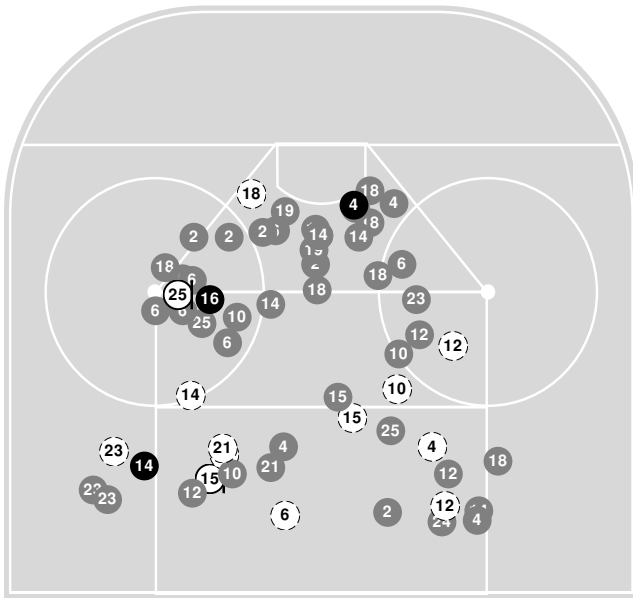

2022-23 Women's Ice Hockey Shot Chart (Advanced) Report

Nov 12, 2022, Start time: 07:00 PM, Mars Lakeview Arena, Duluth, Minnesota
Attendance: 147

Game duration: 1:58

GUST. ADOLPHUS

3 - 1

ST. SCHOLASTICA

Scoring by period

Team	1	2	3
Gust. Adolphus	0	3	0
St. Scholastica	0	1	0

Shot chart

Golden Gusties Attack zone