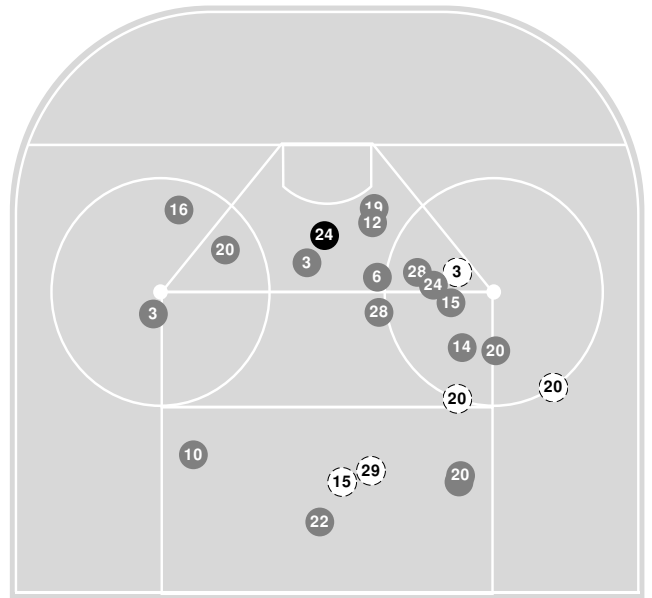

Saints Attack zone

N Saved by goalie
N Goal
N Shot On-target
N Shot Blocked
N Hit Pipe
N Player number