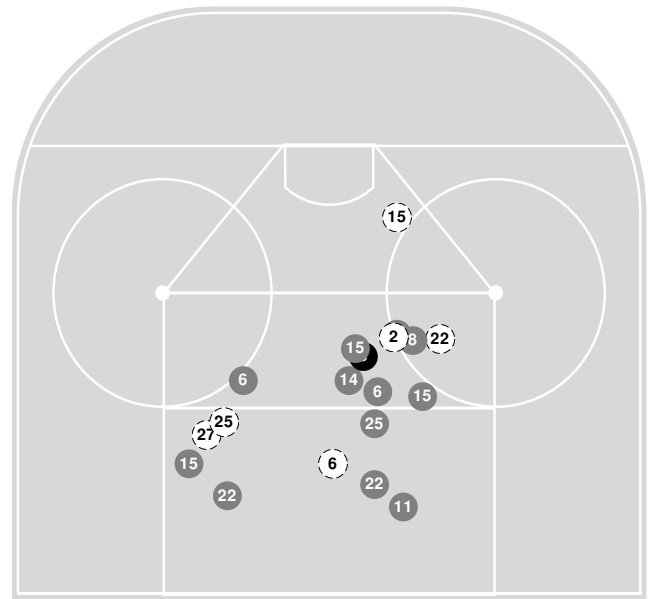

### Shot chart

Golden Gusties Attack zone

Royals Attack zone

N Saved by goalie   
 N Goal   
 N Shot On-target   
 N Shot Blocked   
 N Hit Pipe   
 N Player number