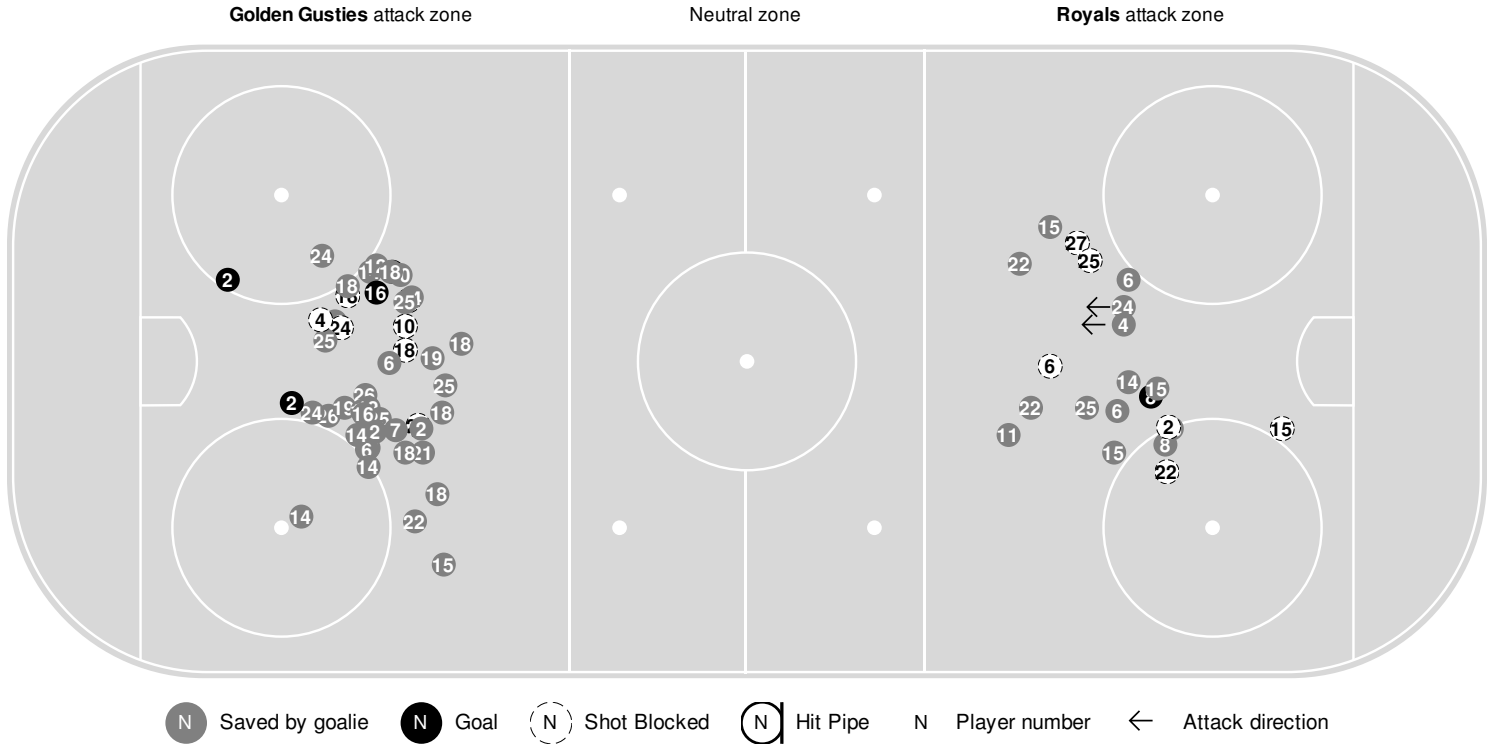

2022-23 Women's Ice Hockey Shot Chart Report

Nov 18, 2022, Start time: 07:00 PM, Bethel Univ. Arena - Nat'l Sports Center, Saint Paul,
Attendance: 208

Game duration: 1:45

GUST. ADOLPHUS   4 - 1   BETHEL (MN)

Scoring by period

Team	1	2	3
Gust. Adolphus	0	3	1
Bethel (MN)	1	0	0

Shot chart

Shot summary

Golden Gusties

	1	2	3	Tot
Total shots attempted	20	22	16	58
Blocked by defense	2	5	0	7
Shots Off Target	4	2	3	9
Pipes	0	0	0	0
Total shots on-target	14	15	13	42
Shots saved by goalie Katie McCoy	4	3	5	12
Goals scored:				4

Royals

	1	2	3	Tot
Total shots attempted	9	5	7	21
Blocked by defense	2	2	2	6
Shots Off Target	2	0	0	2
Pipes	0	0	0	0
Total shots on-target	5	3	5	13
Shots saved by goalie Anna Hanson	14	12	12	38
Goals scored:				1