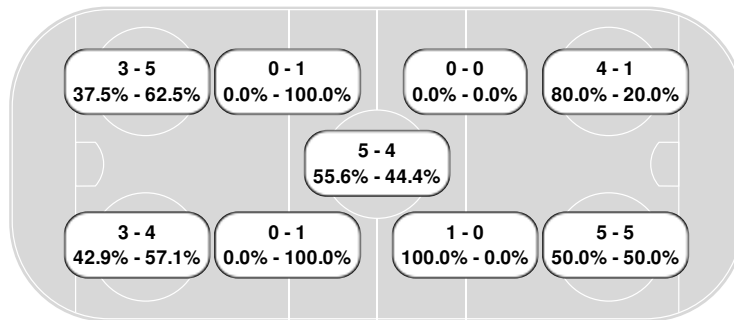

2022-23 Women's Ice Hockey Box Score Report

Nov 18, 2022, Start time: 07:00 PM, Bethel Univ. Arena - Nat'l Sports Center, Saint Paul,
Attendance: 208

Game duration: 1:45

Penalty summary

Prd	Player	Team	Min	Offense	Time	
1st	Emily Olson	GAC	2	Tripping	06:17	PP
1st	Brooke Remington	GAC	2	Hooking	18:44	PP
2nd	Beth Velasco	BET	2	Interference	05:30	PP

Prd	Player	Team	Min	Offense	Time	
2nd	Beth Velasco	BET	2	Slashing	09:16	PP
2nd	Brooke Remington	GAC	2	Tripping	14:08	PP
3rd	Brooke Remington	GAC	2	Hooking	03:51	PP

Faceoff summary

Golden Gusties

#	Player	W	L	FO%
6	Brooke Power	8	3	72.7
14	Hailey Holland	3	1	75.0
2	Lily Mortenson	3	3	50.0
16	Molly McHugh	3	12	20.0
7	Lindsay Berggren	2	2	50.0
15	Clara Billings	1	0	100.0
18	Emily Olson	1	0	100.0
Totals:		21	21	50.0

Royals

#	Player	W	L	FO%
5	Ally Halverson	7	4	63.6
18	Brynn Swenson	4	2	66.7
12	Emily Moore	4	4	50.0
16	Kallie Abrahamson	3	2	60.0
2	Maddi O'Connor	2	4	33.3
14	Emily Roder	1	1	50.0
8	McKayla Machlitt	0	3	0.0
19	Dylan Grilz	0	1	0.0
Totals:		21	21	50.0

Faceoff chart

Golden Gusties

FACEOFFS	WON
1st Period	6
2nd Period	7
3rd Period	8
At even strength	17
Power play	2
Short handed	2

Royals

WON	FACEOFFS
9	1st Period
9	2nd Period
3	3rd Period
15	At even strength
4	Power play
2	Short handed

Power play summary

Golden Gusties

Prd	Start	End	Elapsed	Shots	(Opp)
2	05:30	07:30	02:00	2	0
2	09:16	11:16	02:00	2	0
Summary: 2 opps, 4 shots, 0 goal, time 04:00					

Royals

Prd	Start	End	Elapsed	Shots	(Opp)
1	06:17	08:17	02:00	1	0
2	18:44	00:44	02:00	1	0
2	14:08	16:08	02:00	0	0
3	03:51	05:51	02:00	0	0
Summary: 4 opps, 2 shots, 0 goal, time 08:00					

Shootout summary

No Shootouts

Penalty shot summary

No Penalty Shots

Referee's Signature _____