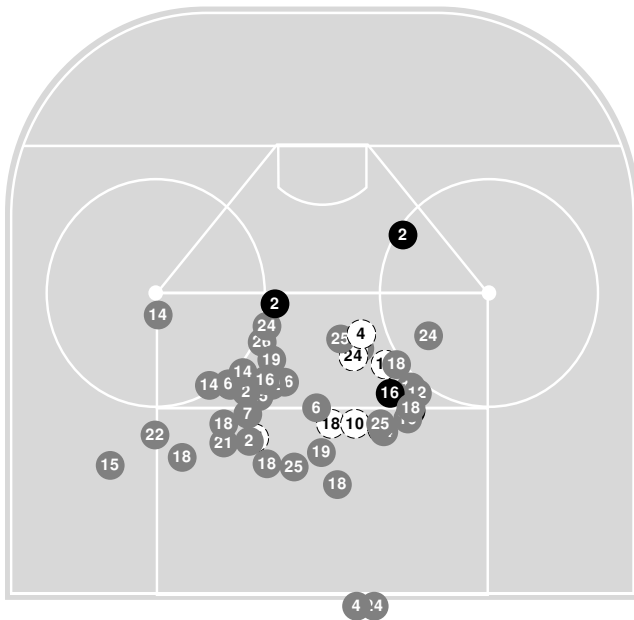

2022-23 Women's Ice Hockey Shot Chart (Advanced) Report

Nov 18, 2022, Start time: 07:00 PM, Bethel Univ. Arena - Nat'l Sports Center, Saint Paul,
Attendance: 208

Game duration: 1:45

GUST. ADOLPHUS

4 - 1

BETHEL (MN)

Scoring by period

Team	1	2	3
Gust. Adolphus	0	3	1
Bethel (MN)	1	0	0

Shot chart

Golden Gusties Attack zone