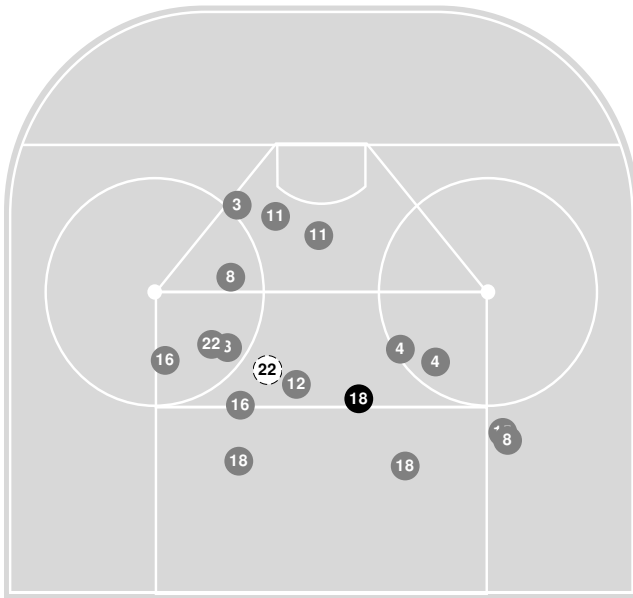

2022-23 Women's Ice Hockey Shot Chart (Advanced) Report

Nov 19, 2022, Start time: 02:00 PM, Don Roberts Ice Rink, Saint Peter, Minnesota
Attendance: 123

Game duration: 1:55

BETHEL (MN)

1 - 7

GUST. ADOLPHUS

Scoring by period

Team	1	2	3
Bethel (MN)	0	1	0
Gust. Adolphus	5	2	0

Shot chart

Royals Attack zone