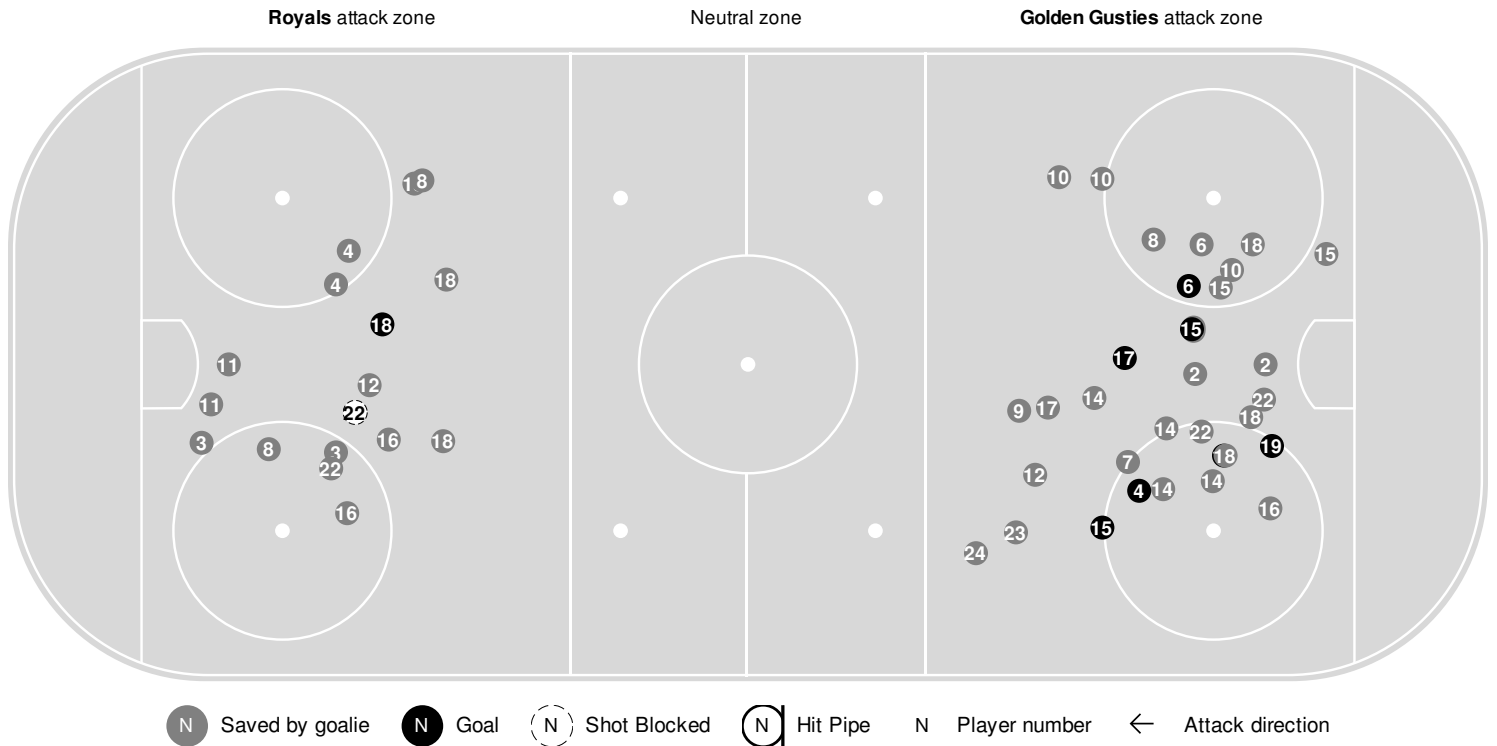

2022-23 Women's Ice Hockey Shot Chart Report

Nov 19, 2022, Start time: 02:00 PM, Don Roberts Ice Rink, Saint Peter, Minnesota
Attendance: 123

Game duration: 1:55

BETHEL (MN)

1 - 7

GUST. ADOLPHUS

Scoring by period

Team	1	2	3
Bethel (MN)	0	1	0
Gust. Adolphus	5	2	0

Shot chart

Shot summary

Royals				
	1	2	3	Tot
Total shots attempted	5	7	6	18
Blocked by defense	0	0	1	1
Shots Off Target	0	0	1	1
Pipes	0	0	0	0
Total shots on-target	5	7	4	16
Shots saved by goalie Anna Hanson	0	5	12	17
Shots saved by goalie Ashley Hess	10	0	0	10
Goals scored:				1

Golden Gusties				
	1	2	3	Tot
Total shots attempted	15	7	13	35
Blocked by defense	0	0	0	0
Shots Off Target	0	0	1	1
Pipes	0	0	0	0
Total shots on-target	15	7	12	34
Shots saved by goalie Katie McCoy	5	6	0	11
Shots saved by goalie Jori Jones	0	0	1	1
Shots saved by goalie Maria Widen	0	0	3	3
Goals scored:				7