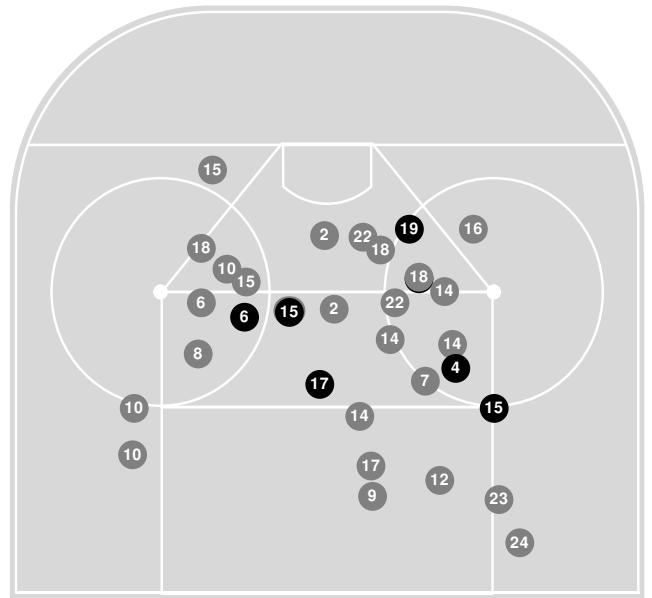

2022-23 Women's Ice Hockey Shot Chart (Advanced) Report

Nov 19, 2022, Start time: 02:00 PM, Don Roberts Ice Rink, Saint Peter, Minnesota
Attendance: 123

Game duration: 1:55

BETHEL (MN)

1 - 7

GUST. ADOLPHUS

Scoring by period

Team	1	2	3
Bethel (MN)	0	1	0
Gust. Adolphus	5	2	0

Shot chart

Royals Attack zone

Golden Gusties Attack zone

N Saved by goalie
 N Goal
 N Shot On-target
 N Shot Blocked
 N Hit Pipe
 N Player number

Shot statistics

Royals Attack zone

Golden Gusties Attack zone

Shot summary

Royals

Golden Gusties

2022-23 Women's Ice Hockey Shot Chart (Advanced) Report

Nov 19, 2022, Start time: 02:00 PM, Don Roberts Ice Rink, Saint Peter, Minnesota
Attendance: 123