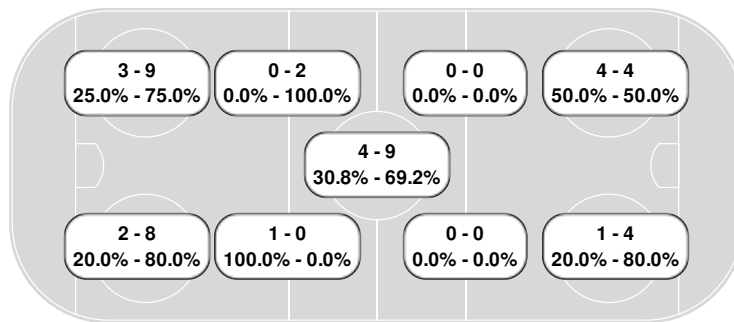

2022-23 Women's Ice Hockey Box Score Report

Nov 19, 2022, Start time: 02:00 PM, Don Roberts Ice Rink, Saint Peter, Minnesota
Attendance: 123

Game duration: 1:55

Goaltenders

Royals

#	Player	Min	GA	1	2	3	Saves
40	Anna Hanson	40:00	2	0	5	12	17
32	Ashley Hess	20:00	5	10	0	0	10
Loss - Ashley Hess (1-4-0)							

Golden Gusties

#	Player	Min	GA	1	2	3	Saves
1	Katie McCoy	42:20	1	5	6	0	11
33	Jori Jones	13:07	0	0	0	1	1
35	Maria Widen	04:33	0	0	0	3	3
Win - Katie McCoy (7-0-0)							

Penalty summary

Prd	Player	Team	Min	Offense	Time	
1st	Brynn Swenson	BET	2	Slashing	05:09	PP
1st	Brooke Remington	GAC	2	Hooking	17:33	PP
2nd	Lindsay Berggren	GAC	2	Hooking	02:58	PP

Prd	Player	Team	Min	Offense	Time	
2nd	Lucy Stay	BET	2	Body checking	16:52	PP
3rd	Lucy Stay	BET	2	Tripping	06:55	PP

Faceoff summary

Royals

#	Player	W	L	FO%
14	Emily Roder	3	0	100.0
22	Lexi DeBace	3	4	42.9
12	Emily Moore	3	8	27.3
18	Brynn Swenson	2	5	28.6
5	Ally Halverson	2	7	22.2
16	Kallie Abrahamson	1	3	25.0
2	Maddi O'Connor	1	8	11.1
8	McKayla Machlitt	0	1	0.0
Totals:		15	36	29.4

Golden Gusties

#	Player	W	L	FO%
16	Molly McHugh	10	5	66.7
6	Brooke Power	9	4	69.2
7	Lindsay Berggren	8	1	88.9
2	Lily Mortenson	4	3	57.1
18	Emily Olson	3	0	100.0
15	Clara Billings	2	1	66.7
14	Hailey Holland	0	1	0.0
Totals:		36	15	70.6

Faceoff chart

Royals

FACEOFFS	WON
1st Period	6
2nd Period	5
3rd Period	4
At even strength	11
Power play	3
Short handed	1

Golden Gusties

WON	FACEOFFS
16	1st Period
9	2nd Period
11	3rd Period
32	At even strength
3	Power play
1	Short handed

Referee's Signature _____