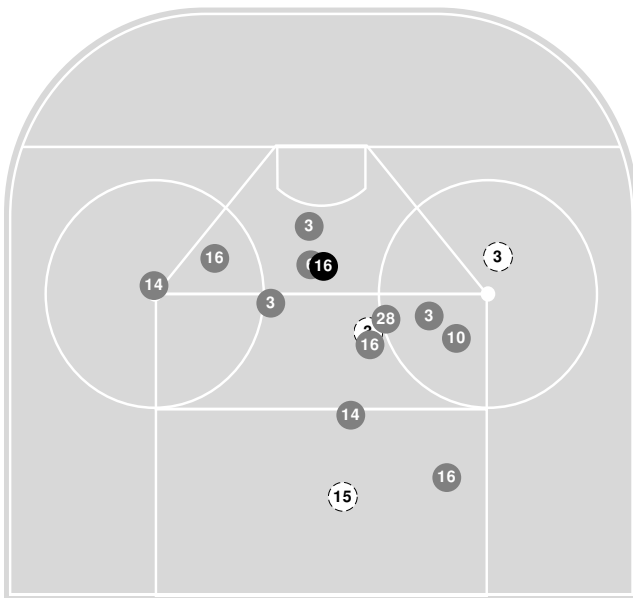

2022-23 Women's Ice Hockey Shot Chart (Advanced) Report

Nov 10, 2022, Start time: 07:00 PM, Don Roberts Ice Rink, St. Peter, Minnesota
Attendance: 211

Game duration: 1:52

ST. SCHOLASTICA

1 - 9

GUST. ADOLPHUS

Scoring by period

Team	1	2	3
St. Scholastica	0	0	1
Gust. Adolphus	4	3	2

Shot chart

Saints Attack zone