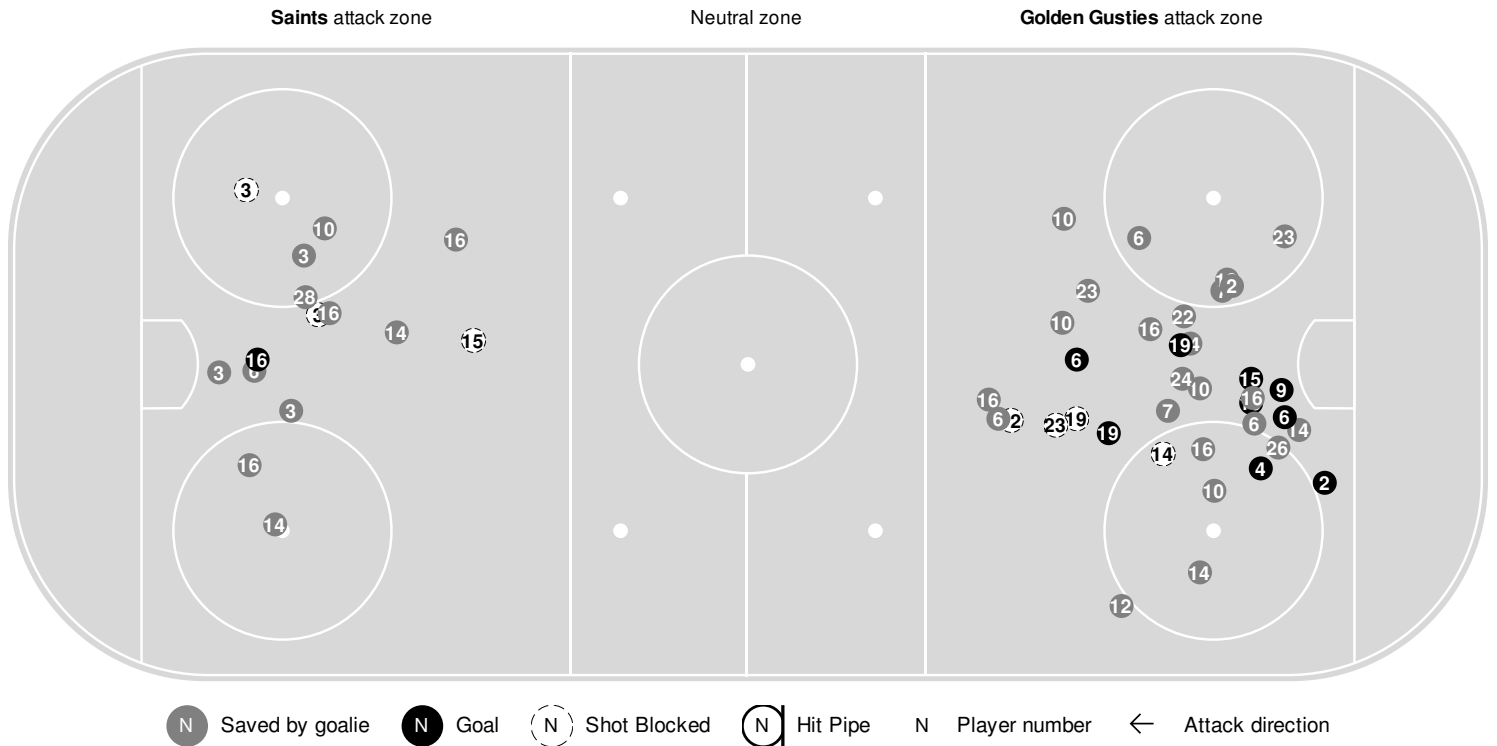

2022-23 Women's Ice Hockey Play By Play Report

Nov 10, 2022, Start time: 07:00 PM, Don Roberts Ice Rink, St. Peter, Minnesota
Attendance: 211

Game duration: 1:52

Action	Time	Score	On Ice	Action
	17:48			Faceoff #16 Allie Bussey vs #6 Brooke Power won by GAC .
	17:53			Shot by GAC #14 Hailey Holland OFF TARGET.
	18:57			Shot by GAC #16 Molly McHugh, saved by #33 Kenzie Cole.
Shot by CSS #28 Hanley Block, saved by #1 Katie McCoy.	19:40.9			
Shot by CSS #3 Halle Fields, saved by #1 Katie McCoy.	19:59.8			
End of 3rd period.	20:00.0			End of 3rd period.

2022-23 Women's Ice Hockey Shot Chart Report

Nov 10, 2022, Start time: 07:00 PM, Don Roberts Ice Rink, St. Peter, Minnesota
Attendance: 211

Game duration: 1:52

ST. SCHOLASTICA

1 - 9

GUST. ADOLPHUS

Scoring by period

Team	1	2	3
St. Scholastica	0	0	1
Gust. Adolphus	4	3	2

Shot chart

Shot summary

Saints				
	1	2	3	Tot
Total shots attempted	5	4	8	17
Blocked by defense	0	2	1	3
Shots Off Target	2	0	0	2
Pipes	0	0	0	0
Total shots on-target	3	2	7	12
Shots saved by goalie Kenzie Cole	0	15	4	19
Shots saved by goalie Ashlea Arvidson	5	0	0	5
Goals scored:				1