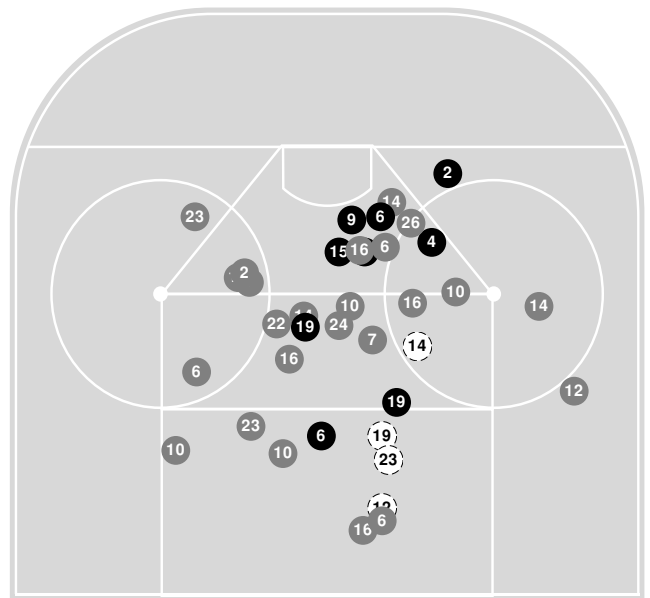

2022-23 Women's Ice Hockey Shot Chart (Advanced) Report

Nov 10, 2022, Start time: 07:00 PM, Don Roberts Ice Rink, St. Peter, Minnesota
Attendance: 211

Game duration: 1:52

ST. SCHOLASTICA

1 - 9

GUST. ADOLPHUS

Scoring by period

Team	1	2	3
St. Scholastica	0	0	1
Gust. Adolphus	4	3	2

Shot chart

Saints Attack zone

Golden Gusties Attack zone

N Saved by goalie
 N Goal
 N Shot On-target
 N Shot Blocked
 N Hit Pipe
 N Player number

Shot statistics

Saints Attack zone

Golden Gusties Attack zone

Shot summary

Saints

Golden Gusties

2022-23 Women's Ice Hockey Shot Chart (Advanced) Report

Nov 10, 2022, Start time: 07:00 PM, Don Roberts Ice Rink, St. Peter, Minnesota
Attendance: 211