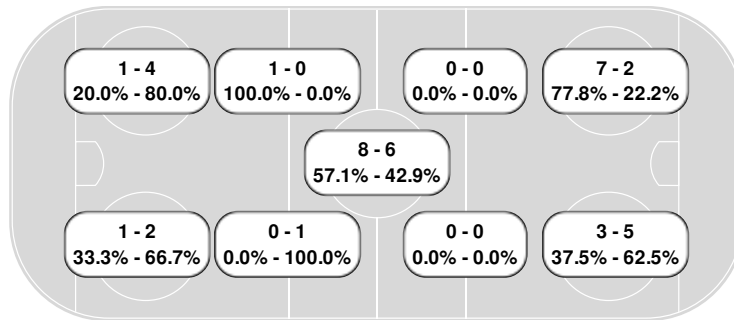

2022-23 Women's Ice Hockey Box Score Report

Nov 10, 2022, Start time: 07:00 PM, Don Roberts Ice Rink, St. Peter, Minnesota
Attendance: 211

Game duration: 1:52

Goaltenders

Saints

#	Player	Min	GA	1	2	3	Saves
33	Kenzie Cole	40:00	5	0	15	4	19
36	Ashlea Arvidson	20:00	4	5	0	0	5
Loss - Ashlea Arvidson (0-2-1)							

Golden Gusties

#	Player	Min	GA	1	2	3	Saves
1	Katie McCoy	60:00	1	3	2	6	11
Win - Katie McCoy (4-0-0)							

Penalty summary

Prd	Player	Team	Min	Offense	Time	
1st	Hannah Martin	CSS	2	Hooking	02:56	PP
1st	Molly McHugh	GAC	2	Body checking	15:04	PP
2nd	Lyndi Schubert	CSS	2	Body checking	09:16	PP
2nd	Lisa LaRoche	CSS	5	Interference	13:51	PP

Prd	Player	Team	Min	Offense	Time	
2nd	Lizzie Northquest	CSS	2	Roughing	16:36	PP
2nd	Lily Mortenson	GAC	2	Roughing	16:36	PP
3rd	Hannah Gray	GAC	2	Tripping	11:06	PP
3rd	Emily Howard	GAC	2	Roughing	16:38	PP

Faceoff summary

Saints

#	Player	W	L	FO%
20	Abby Pohlkamp	10	8	55.6
16	Allie Bussey	6	5	54.5
2	Lyndi Schubert	5	5	50.0
19	Jessie Ketola	0	1	0.0
22	Lisa LaRoche	0	1	0.0
Totals:		21	20	51.2

Golden Gusties

#	Player	W	L	FO%
6	Brooke Power	8	6	57.1
16	Molly McHugh	5	6	45.5
2	Lily Mortenson	2	1	66.7
15	Clara Billings	2	1	66.7
26	Emily Howard	2	3	40.0
14	Hailey Holland	1	2	33.3
7	Lindsay Berggren	0	1	0.0
18	Emily Olson	0	1	0.0
Totals:		20	21	48.8

Faceoff chart

Saints

FACEOFFS	WON
1st Period	7
2nd Period	5
3rd Period	9
At even strength	14
Power play	4
Short handed	3

Golden Gusties

WON	FACEOFFS
5	1st Period
10	2nd Period
5	3rd Period
14	At even strength
5	Power play
1	Short handed

Referee's Signature _____