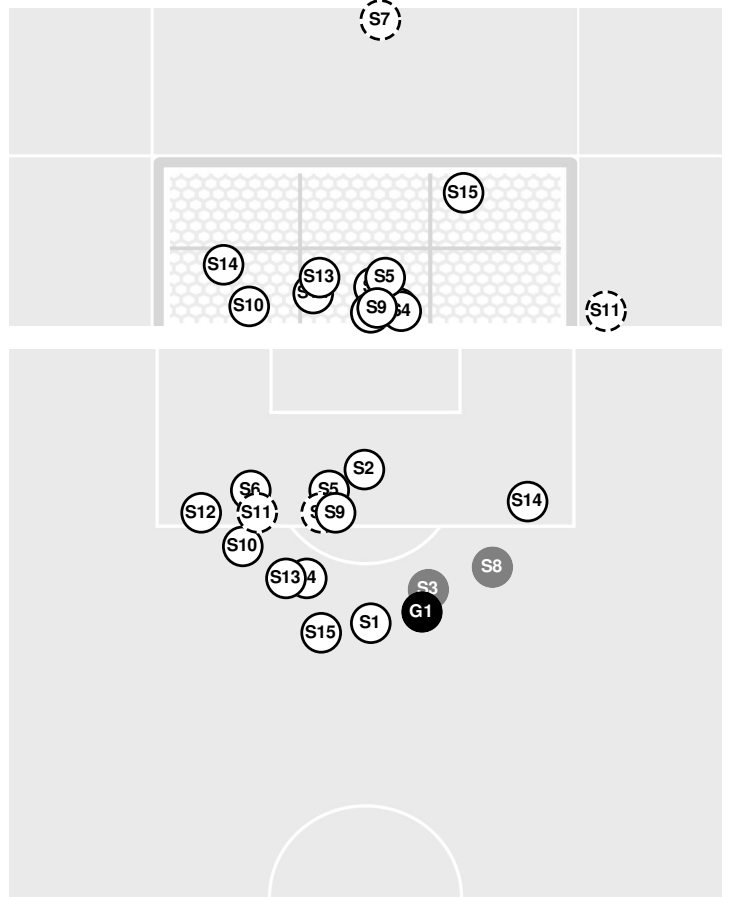

Officials:

Shots by Half Intervals	Golden Gusties	1st Half	2nd Half
		7	6
	Oles	5	11

Shot Chart

GOLDEN GUSTIES

OLES

Shot Off Target
 Shot On Target
 Blocked
 Goal / Own Goal

Shot Summary

Official Soccer Shot Chart - Final
St. Olaf vs Gust. Adolphus
 10/15/2022 Gustie Soccer Field, Saint Peter, MN
 2022-23 Women's Soccer