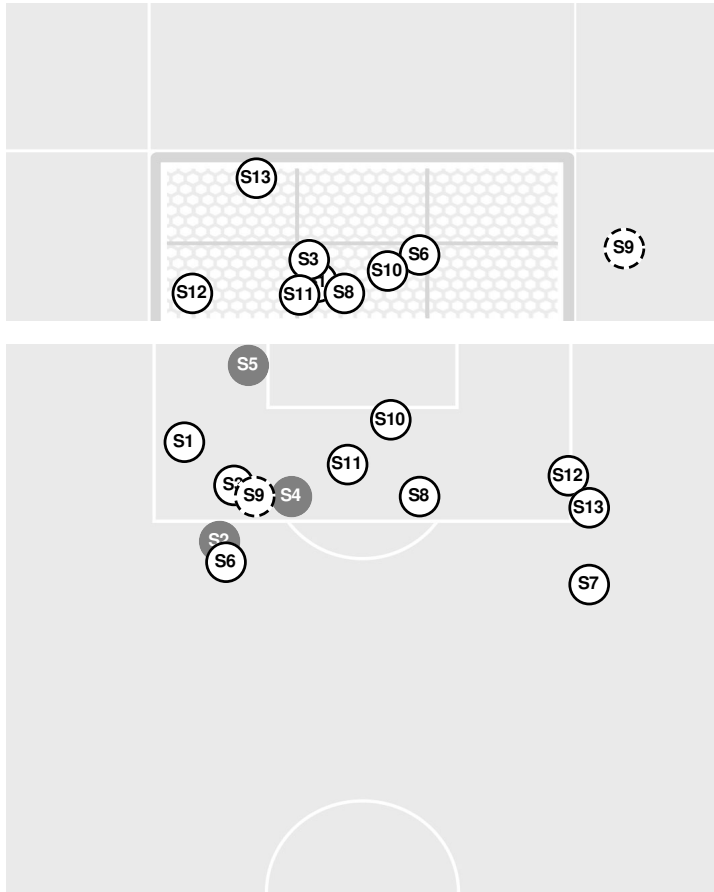

ST. OLAF 1, GUST. ADOLPHUS 0

Official Soccer Shot Chart - Final
St. Olaf vs Gust. Adolphus
 10/15/2022 Gustie Soccer Field, Saint Peter, MN
 2022-23 Women's Soccer

Match Time: 12:30 PM
 Match Duration: 01:53
 Attendance: 183

Officials:

Shots by Half Intervals	Golden Gusties	1st Half	2nd Half
		7	6
	Oles	5	11

Shot Chart

GOLDEN GUSTIES

OLES

Shot Off Target
 Shot On Target
 Blocked
 Goal / Own Goal

Shot Summary

Official Soccer Shot Chart - Final
St. Olaf vs Gust. Adolphus
 10/15/2022 Gustie Soccer Field, Saint Peter, MN
 2022-23 Women's Soccer