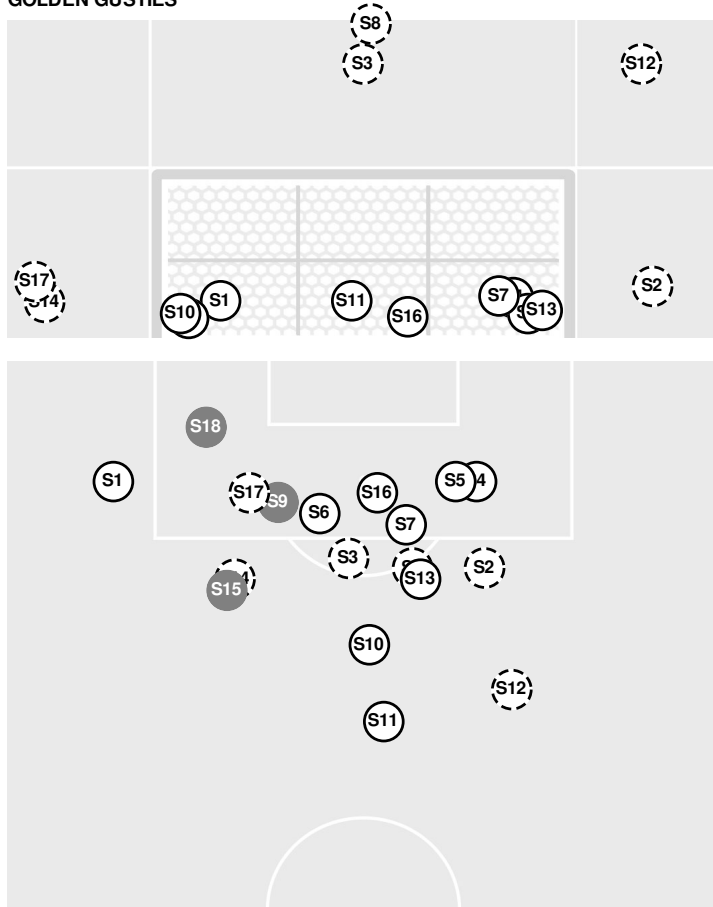

**ST. CATHERINE 1, GUST. ADOLPHUS 0**

Official Soccer Shot Chart - Final  
**St. Catherine vs Gust. Adolphus**  
 10/1/2022 Gustie Soccer Field, Saint Peter, MN  
 2022-23 Women's Soccer

Match Time: 1:00 PM  
 Match Duration: 02:01  
 Attendance: 163

Officials:

Shots by Half Intervals		1st Half	2nd Half
Golden Gusties		6	12
Wildcats		13	3

Shot Chart

GOLDEN GUSTIES

WILDCATS

S Shot Off Target   
 S Shot On Target   
 S Blocked   
 G Goal / Own Goal

Shot Summary