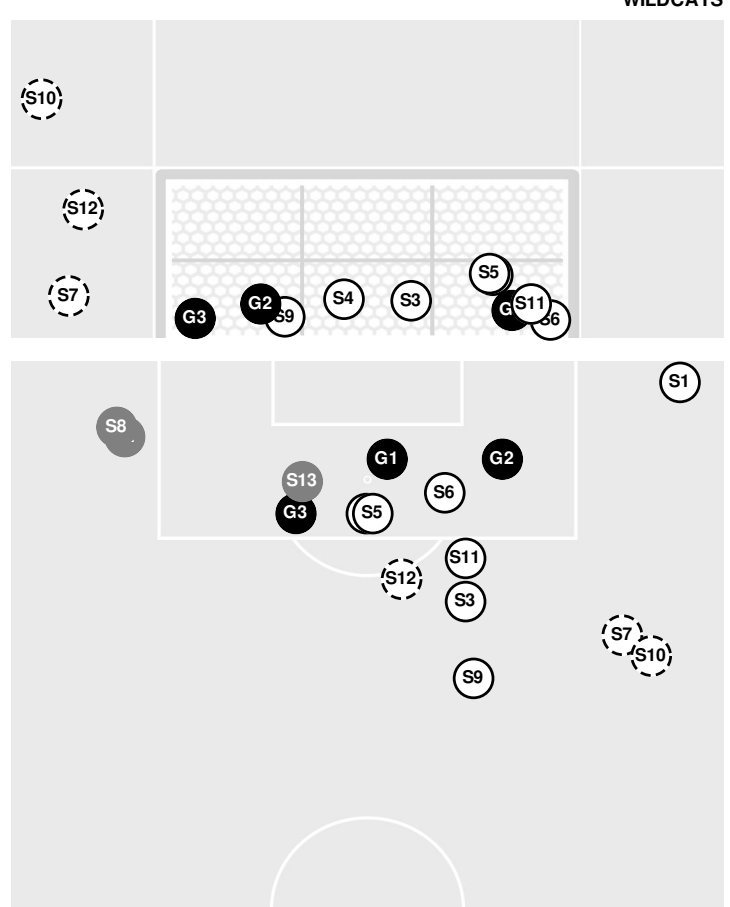

Officials:

Shots by Half Intervals		1st Half	2nd Half
Golden Gusties		6	12
Wildcats		13	3

Shot Chart

GOLDEN GUSTIES

WILDCATS

S Shot Off Target   
 S Shot On Target   
 S Blocked   
 G Goal / Own Goal

Shot Summary