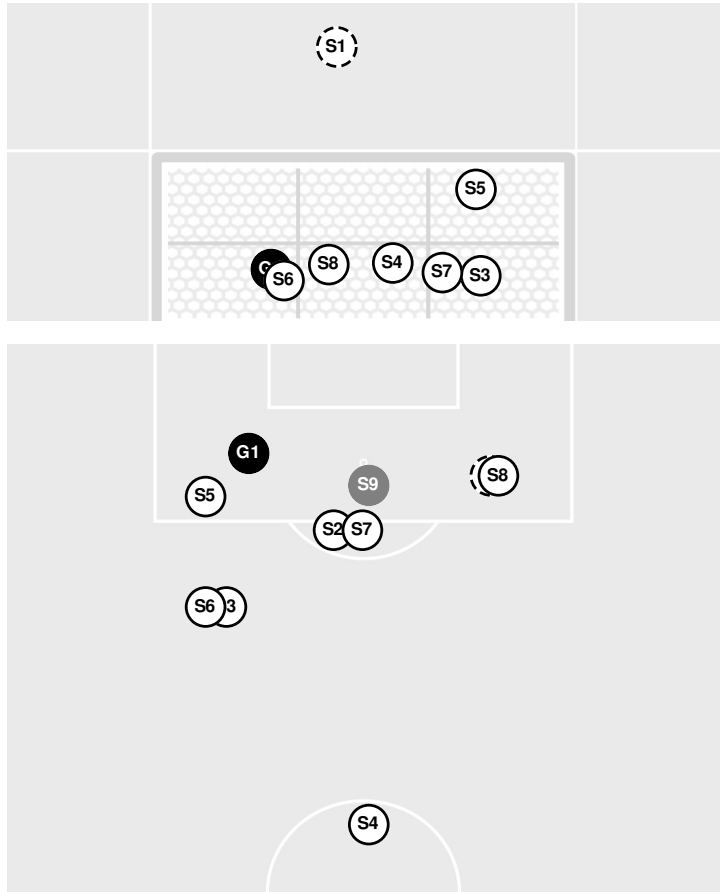

**Officials:** Hugo Roos, Zakaria Aly, Oscar Olanda

Shots by Half Intervals		1st Half	2nd Half
Royals		1	3
Golden Gusties		8	2

Shot Chart

ROYALS

GOLDEN GUSTIES

S Shot Off Target   
 S Shot On Target   
 S Blocked   
 G Goal / Own Goal