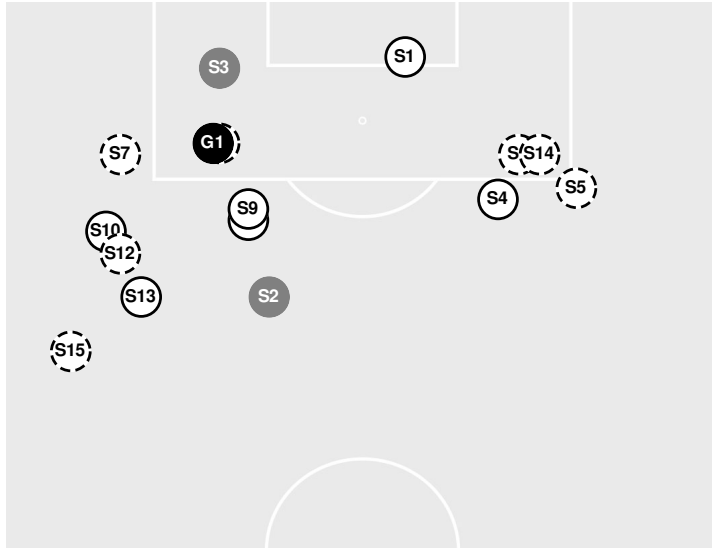

Official Soccer Shot Chart - Final
Gust. Adolphus vs Augsburg
10/12/2022 Edor Nelson Field, Minneapolis, Minn.
2022-23 Women's Soccer

Match Time: 7:30 PM
Match Duration: 01:54
Attendance: 173

Officials: Dimitar Chavdarov, Reed Smith, Michael Conger

Shots by Half Intervals		1st Half	2nd Half
Augsburg		7	9
Gustavus		5	9

Shot Chart

AUGSBURG