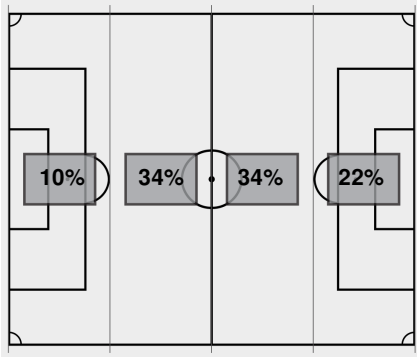

Official Soccer Box Score - First Half
Gust. Adolphus vs Augsburg
10/12/2022 Edor Nelson Field, Minneapolis, Minn.
2022-23 Women's Soccer

Match Time: 7:30 PM
Match Duration: 01:54
Attendance: 173

Officials: Dimitar Chavdarov, Reed Smith, Michael Conger

Attacking Direction →

5	TOTAL SHOTS	7
1	SHOTS ON TARGET	2
2	SAVES	1
2	CORNERS	3
3	OFFSIDES	0
1	YELLOW CARDS	0
0	RED CARDS	0
45%	POSSESSION TOTAL	55%