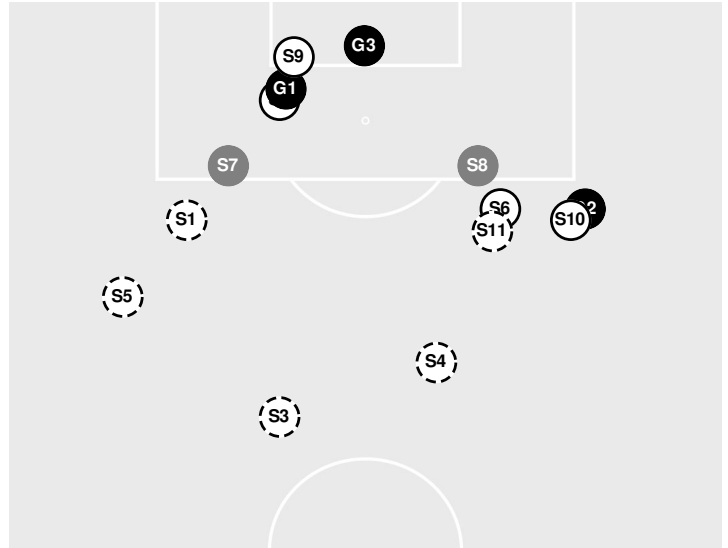

Officials: Dimitar Chavdarov, Reed Smith, Michael Conger

Shots by Half Intervals		1st Half	2nd Half
Augsburg		7	9
Gustavus		5	9

Shot Chart

AUGSBURG

GUSTAVUS

S Shot Off Target
 S Shot On Target
 S Blocked
 G Goal / Own Goal

Shot Summary

Official Soccer Shot Chart - Final
Gust. Adolphus vs Augsburg
 10/12/2022 Edor Nelson Field, Minneapolis, Minn.
 2022-23 Women's Soccer

Match Time: 7:30 PM
Match Duration: 01:54
Attendance: 173