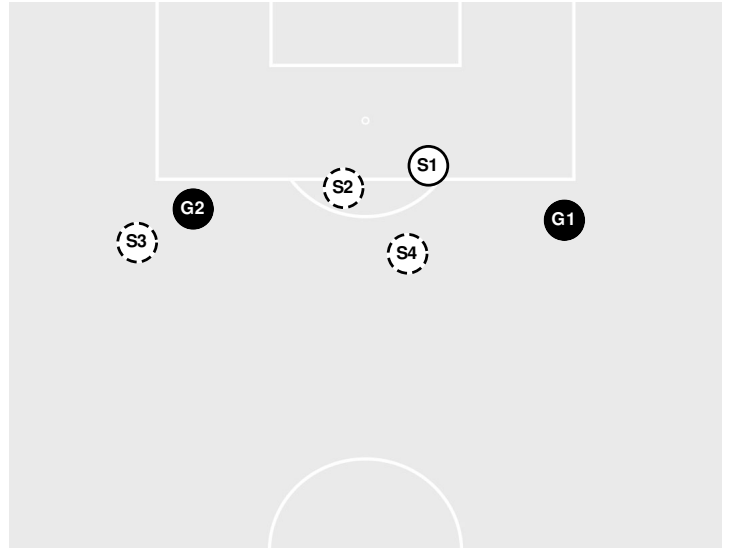

Officials:

		1st Half	2nd Half
Shots by Half Intervals	Regals	4	7
	Golden Gusties	2	4

Shot Chart

REGALS

GOLDEN GUSTIES

S Shot Off Target
 S Shot On Target
 S Blocked
 G Goal / Own Goal

Shot Summary

Official Soccer Shot Chart - Final
Gust. Adolphus vs Cal Lutheran
9/3/2022 William Rolland Stadium, Thousand Oaks
2022-23 Women's Soccer