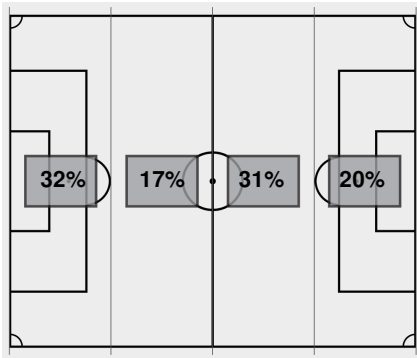

Official Soccer Box Score - Final
Gust. Adolphus vs Cal Lutheran
9/3/2022 William Rolland Stadium, Thousand Oaks
2022-23 Women's Soccer

Match Time: 5:00 PM
Match Duration: 01:53
Attendance: 138

Officials:

Cautions and ejections:

YC - Golden Gusties #25 37:54

Stadium: William Rolland Stadium

Officials:

Offsides: Gust. Adolphus 3, Cal Lutheran 5.

Attacking Direction →

6	TOTAL SHOTS	11
3	SHOTS ON TARGET	8
7	SAVES	1
2	CORNERS	5
3	OFFSIDES	5
1	YELLOW CARDS	0
0	RED CARDS	0
51%	POSSESSION TOTAL	49%