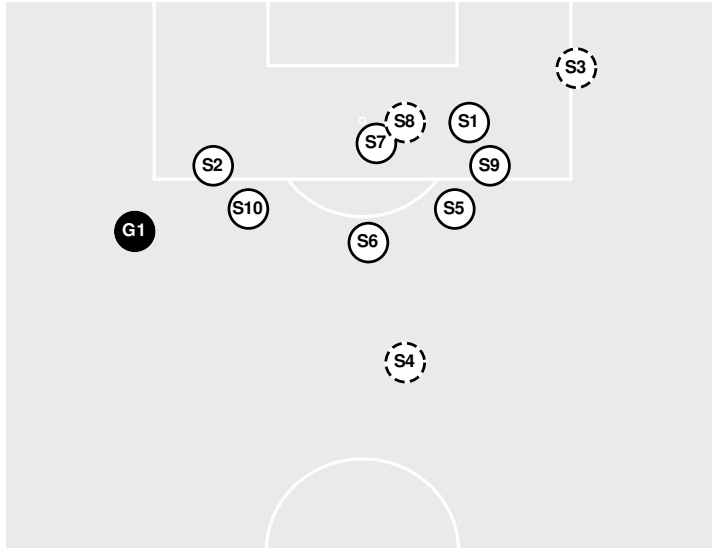

Official Soccer Shot Chart - Final
Gust. Adolphus vs Cal Lutheran
9/3/2022 William Rolland Stadium, Thousand Oaks
2022-23 Women's Soccer

Match Time: 5:00 PM
Match Duration: 01:53
Attendance: 138

Officials:

		1st Half	2nd Half
Shots by Half Intervals	Regals	4	7
	Golden Gusties	2	4

Shot Chart

REGALS