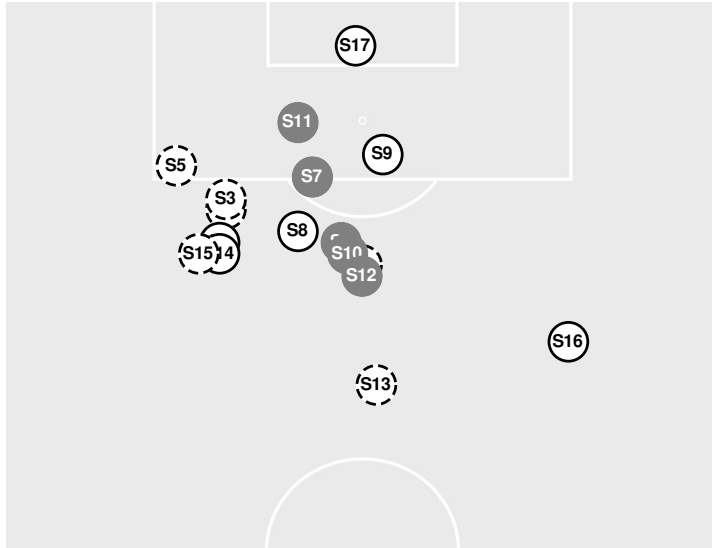

SAINT BENEDICT 3, GUST. ADOLPHUS 0

Official Soccer Shot Chart - Final
Saint Benedict vs Gust. Adolphus

9/24/2022 Gustie Soccer Field, Saint Peter, MN
 2022-23 Women's Soccer

Match Time: 12:30 PM

Match Duration: 02:00

Attendance: 113

Officials:

Shots by Half Intervals

Golden Gusties
 Bennies

	1st Half	2nd Half
Golden Gusties	9	8
Bennies	4	7

Shot Chart

GOLDEN GUSTIES

BENNIES

S Shot Off Target
 S Shot On Target
 S Blocked
 G Goal / Own Goal

Shot Summary

Official Soccer Shot Chart - Final
Saint Benedict vs Gust. Adolphus
 9/24/2022 Gustie Soccer Field, Saint Peter, MN
 2022-23 Women's Soccer