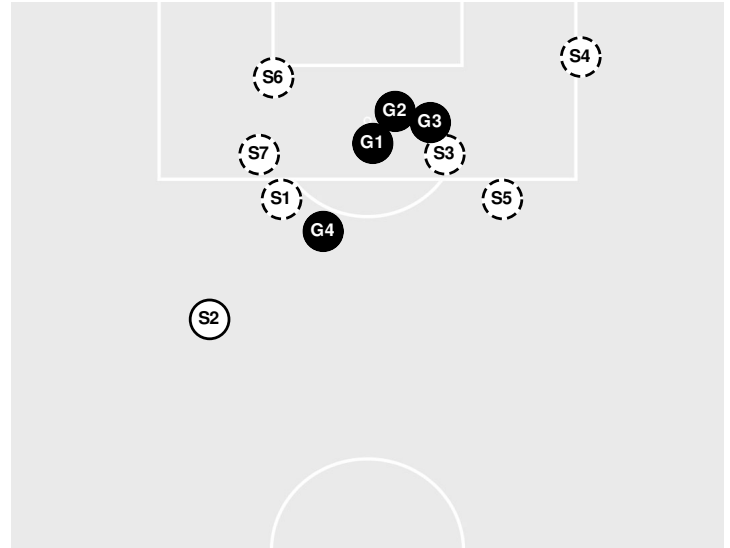

SAINT BENEDICT 3, GUST. ADOLPHUS 0

Official Soccer Shot Chart - Final
Saint Benedict vs Gust. Adolphus

9/24/2022 Gustie Soccer Field, Saint Peter, MN
 2022-23 Women's Soccer

Match Time: 12:30 PM

Match Duration: 02:00

Attendance: 113

Officials:

Shots by Half Intervals

Golden Gusties
 Bennies

	1st Half	2nd Half
Golden Gusties	9	8
Bennies	4	7

Shot Chart

GOLDEN GUSTIES

BENNIES

S Shot Off Target
 S Shot On Target
 S Blocked
 G Goal / Own Goal

Shot Summary

Official Soccer Shot Chart - Final
Saint Benedict vs Gust. Adolphus
 9/24/2022 Gustie Soccer Field, Saint Peter, MN
 2022-23 Women's Soccer