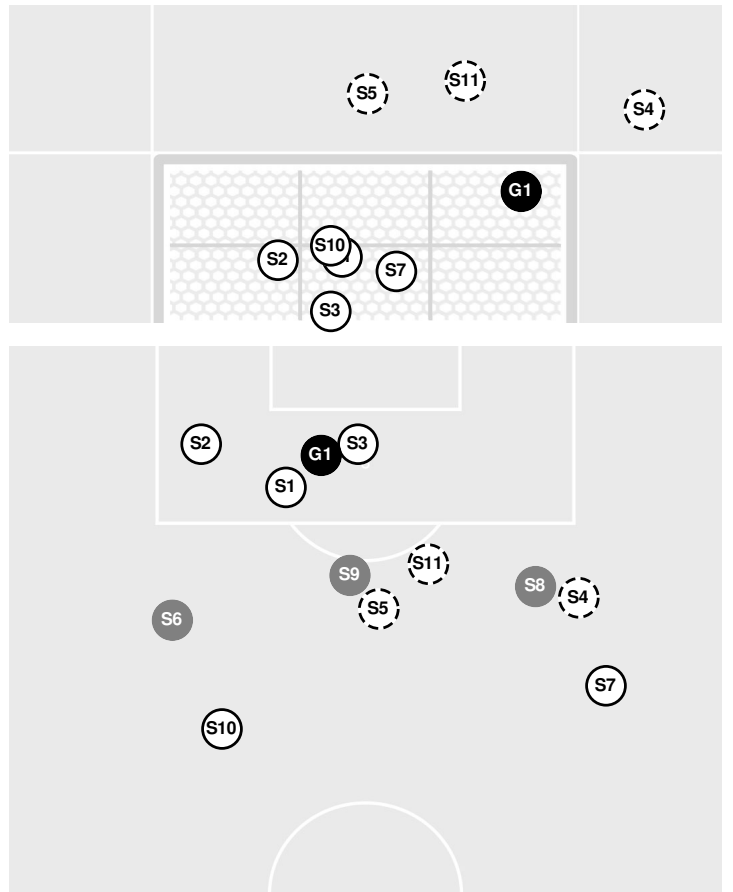

Officials:

Shots by Half Intervals		1st Half	2nd Half
Golden Gusties		11	8
Dutch		3	9

Shot Chart

GOLDEN GUSTIES

DUTCH

(S) Shot Off Target (S) Shot On Target (S) Blocked (G) Goal / Own Goal

Shot Summary

Official Soccer Shot Chart - Final
Central (IA) vs Gust. Adolphus
 9/21/2022 Gustie Soccer Field, Saint Peter, MN
 2022-23 Women's Soccer

DUTCH

No	Time	Player	Description
S1	17'	5, Paige Cahill	Saved
S2	27'	5, Paige Cahill	Saved
S3	34'	5, Paige Cahill	Saved
G1	50'	20, Mimi Pavelka	
S4	55'	7, Rachel Daniels	
S5	58'	5, Paige Cahill	
S6	59'	12, Grace Coates	Blocked
S7	60'	21, Bridget Lynch	Saved
S8	66'	12, Grace Coates	Blocked
S9	66'	4, Jady Jacobs	Blocked
S10	82'	10, Abby Frey	Saved
S11	87'	5, Paige Cahill	