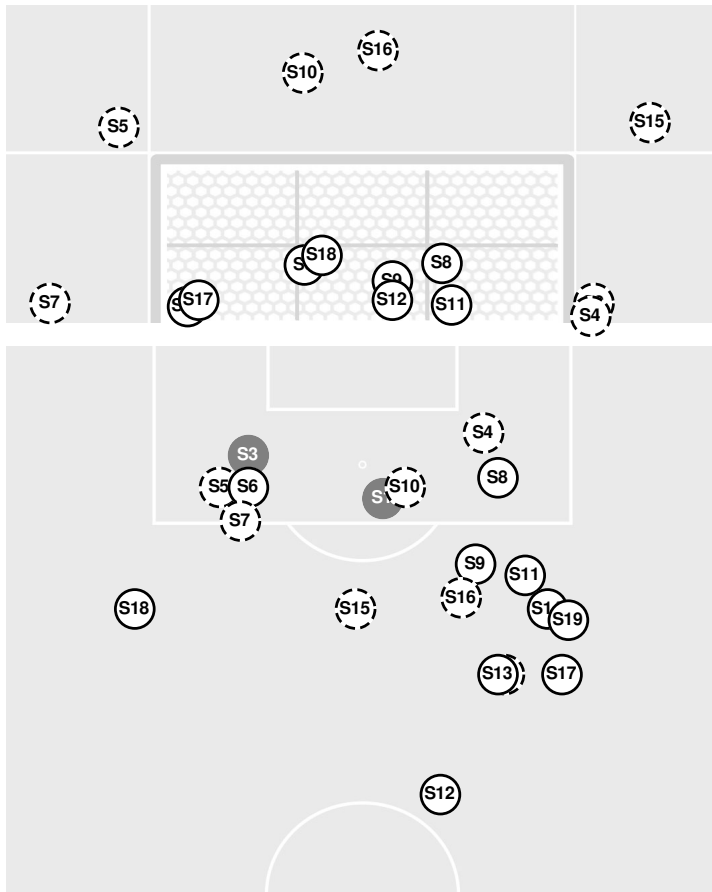

CENTRAL (IA) 1, GUST. ADOLPHUS 0

Official Soccer Shot Chart - Final
Central (IA) vs Gust. Adolphus
 9/21/2022 Gustie Soccer Field, Saint Peter, MN
 2022-23 Women's Soccer

Match Time: 4:00 PM
 Match Duration: 01:50
 Attendance: 89

Officials:

Shots by Half Intervals		1st Half	2nd Half
Golden Gusties		11	8
Dutch		3	9

Shot Chart

GOLDEN GUSTIES

DUTCH

(S) Shot Off Target (S) Shot On Target (S) Blocked (G) Goal / Own Goal

Shot Summary

Official Soccer Shot Chart - Final
Central (IA) vs Gust. Adolphus
 9/21/2022 Gustie Soccer Field, Saint Peter, MN
 2022-23 Women's Soccer