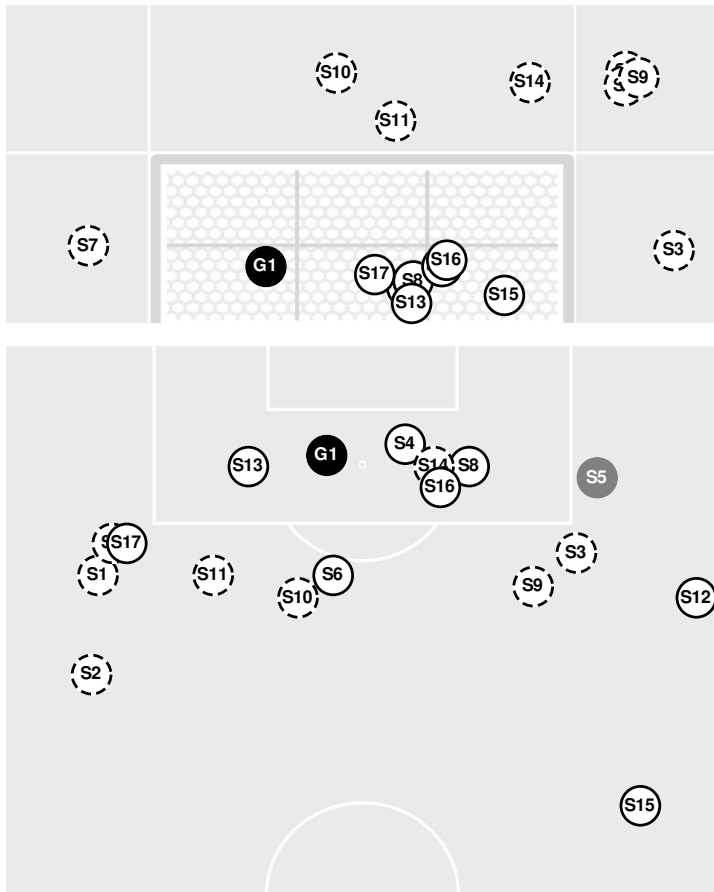

GUST. ADOLPHUS 2, CHAPMAN 0

Official Soccer Shot Chart - Final
Gust. Adolphus vs Chapman

9/1/2022 Wilson Field, Orange
 2022-23 Women's Soccer

Match Time: 4:00 PM
Match Duration: 02:00
Attendance: 56

Officials:

Shots by Half Intervals	Panthers	1st Half	2nd Half
		Panthers	5
	Golden Gusties	3	3

Shot Chart

PANTHERS

GOLDEN GUSTIES

S Shot Off Target
 S Shot On Target
 S Blocked
 G Goal / Own Goal

Shot Summary

Official Soccer Shot Chart - Final
Gust. Adolphus vs Chapman