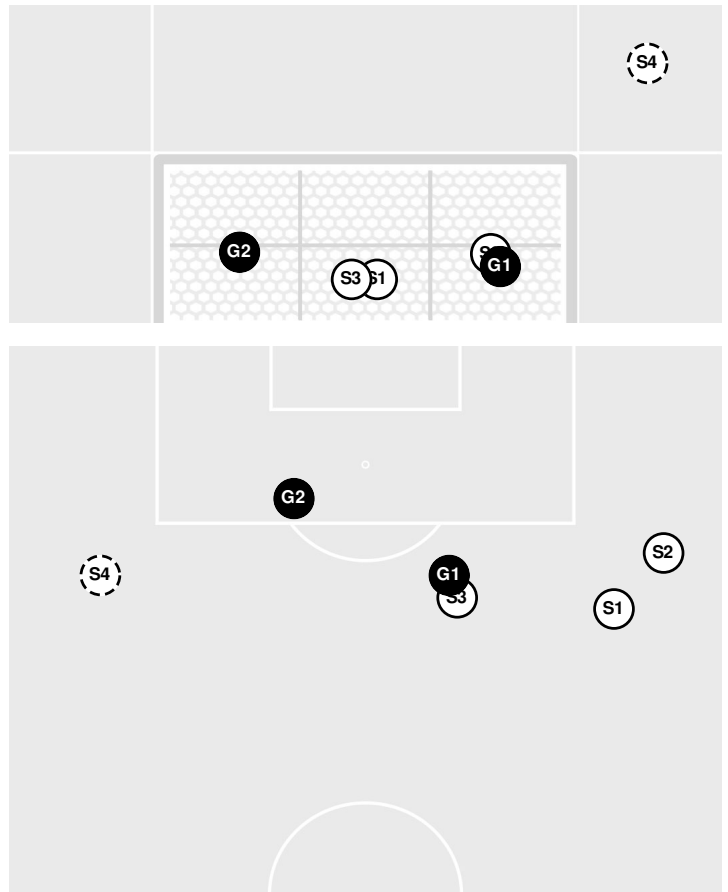

GOLDEN GUSTIES

S Shot Off Target
S Shot On Target
S Blocked
G Goal / Own Goal

Shot Summary