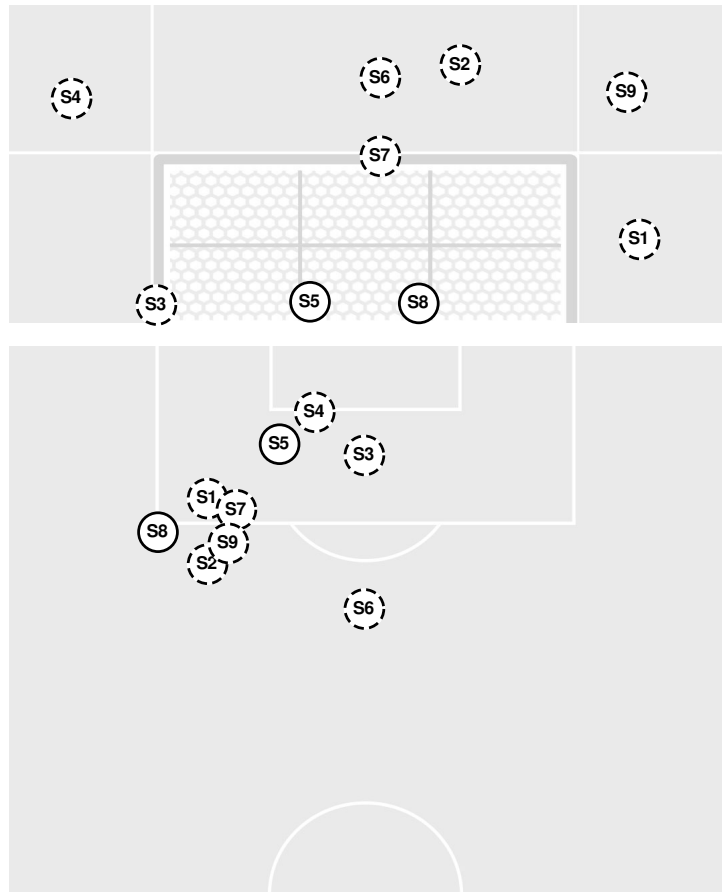

GUST. ADOLPHUS 0, WIS.-EAU CLAIRE 1

Official Soccer Shot Chart - Final
Gust. Adolphus vs Wis.-Eau Claire

9/11/2022 Simpson Field, Eau Claire
 2022-23 Women's Soccer

Match Time: 1:00 PM
Match Duration: 01:52
Attendance: 144

Officials: Parker Lemire, Dean Gumz, John Wagner

Shots by Half Intervals		1st Half	2nd Half
Blugolds		1	2
Golden Gusties		9	0

Shot Chart

BLUGOLDS

GOLDEN GUSTIES

Shot Off Target Shot On Target Blocked Goal / Own Goal

Shot Summary

BLUGOLDS

No	Time	Player	Description
S1	5'	6, Sophie Hubbard	Saved
S2	57'	2, Megan Hansen	
G1	72'	15, Amanda Iverson	

GOLDEN GUSTIES

No	Time	Player	Description
S1	3'	23, Cambelle Waldspurger	
S2	8'	8, Elin Swenson	
S3	11'	13, Kirstin Poppen	
S4	11'	13, Kirstin Poppen	
S5	14'	5, Lauren Rocheford	Saved
S6	15'	15, Rachel Rehnelt	
S7	18'	5, Lauren Rocheford	
S8	19'	23, Cambelle Waldspurger	Saved
S9	43'	25, Ellen Becken	