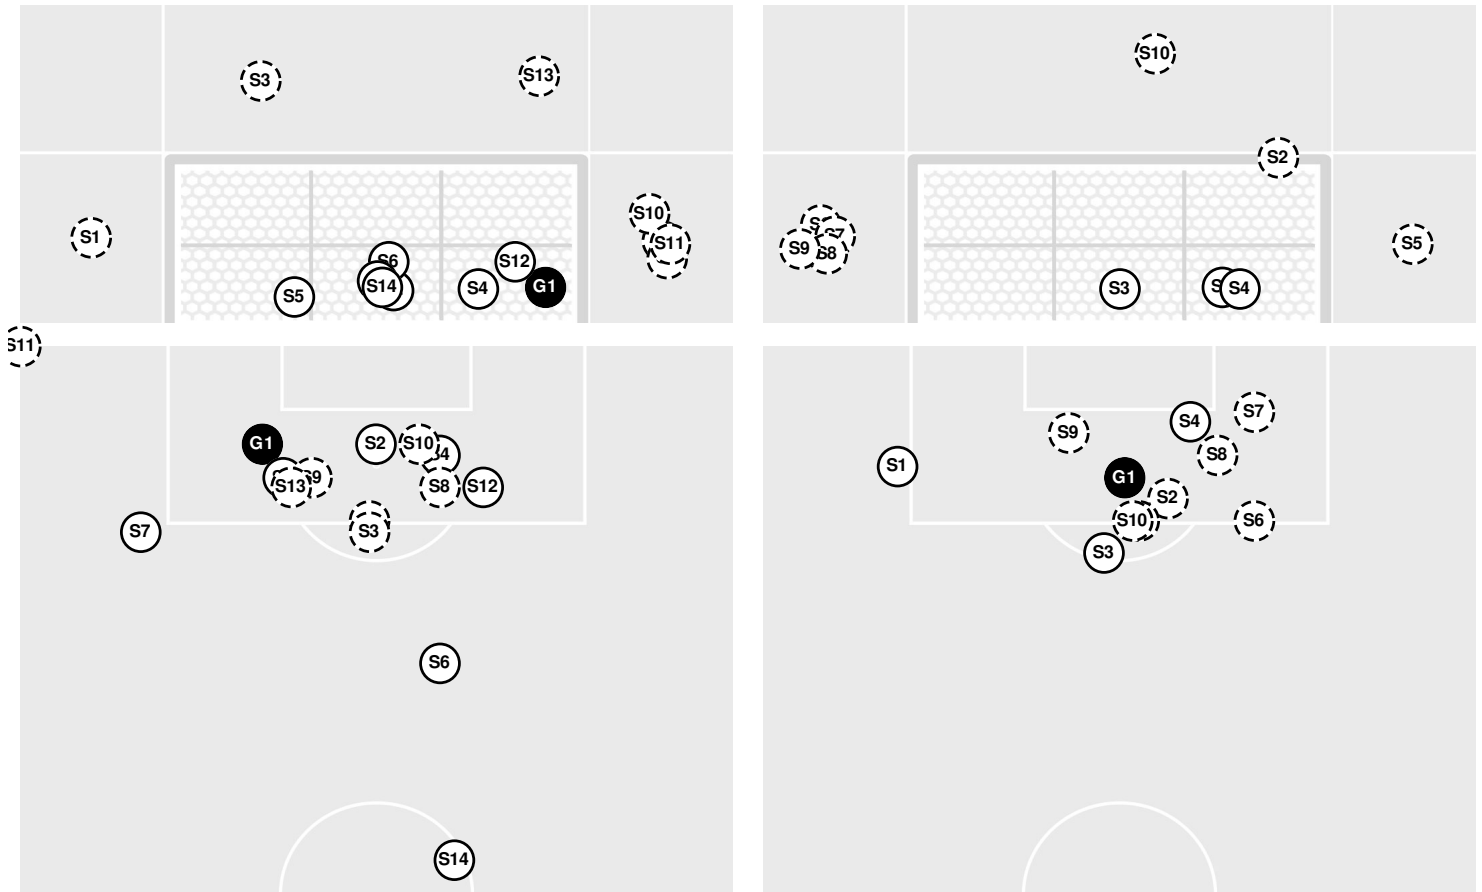

Official Soccer Shot Chart - Final
Gust. Adolphus vs Dubuque

9/9/2022 Oyen Field, Dubuque
2022-23 Women's Soccer

Match Time: 7:00 PM
Match Duration: 01:58
Attendance: 124

Officials: Millie Phillips, Paul Lassance, Dabelle Muresan Foster

Shots by Half Intervals	Spartans	1st Half	2nd Half	
		Spartans	7	8
Golden Gusties	7	4		

Shot Chart

SPARTANS

GOLDEN GUSTIES

⊖ Shot Off Target   ⊙ Shot On Target   ⊘ Blocked   ● Goal / Own Goal

Shot Summary