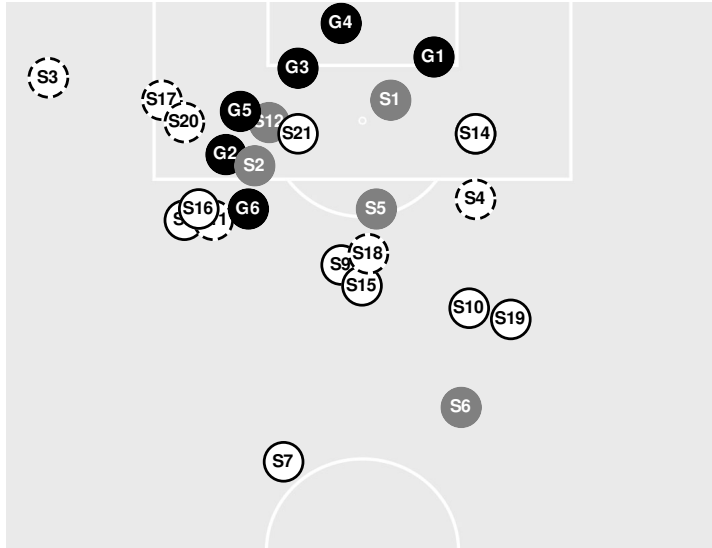

BETHANY LUTHERAN 0, GUST. ADOLPHUS 2

Official Soccer Shot Chart - Final
Bethany Lutheran vs Gust. Adolphus

9/7/2022 Gustie Soccer Field, Saint Peter, MN
 2022-23 Women's Soccer

Match Time: 5:15 PM
 Match Duration: 02:21
 Attendance: 75

Officials:

Shots by Half Intervals	Golden Gusties Vikings	1st Half	2nd Half
		17	10
	0	3	

Shot Chart

GOLDEN GUSTIES

VIKINGS

S Shot Off Target
 S Shot On Target
 S Blocked
 G Goal / Own Goal

Shot Summary

Official Soccer Shot Chart - Final
Bethany Lutheran vs Gust. Adolphus
9/7/2022 Gustie Soccer Field, Saint Peter, MN
2022-23 Women's Soccer

Match Time: 5:15 PM
Match Duration: 02:21
Attendance: 75

Officials:

GOLDEN GUSTIES

No	Time	Player	Description
G1	2'	5, Lauren Rocheford	
S1	4'	5, Lauren Rocheford	Blocked
G2	6'	23, Cambelle Waldspurger	
S2	6'	23, Cambelle Waldspurger	Blocked
S3	6'	15, Rachel Rehnelt	
S4	8'	25, Ellen Becken	
S5	13'	23, Cambelle Waldspurger	Blocked
S6	17'	13, Kirstin Poppen	Blocked
G3	21'	17, Lillian Selberg	
S7	25'	31, Payton Mahady	Saved
S8	25'	25, Ellen Becken	Saved
S9	36'	19, Gabriela Rodriguez	Saved
S10	37'	8, Elin Swenson	Saved
G4	39'	19, Gabriela Rodriguez	
S11	40'	30, Jordan Oelkers	
S12	42'	30, Jordan Oelkers	Blocked
S13	44'	3, Alexis Lin	Saved
S14	49'	15, Rachel Rehnelt	Saved
S15	50'	30, Jordan Oelkers	Saved
S16	52'	23, Cambelle Waldspurger	Saved
S17	55'	16, Annika Lewis	
S18	56'	23, Cambelle Waldspurger	
G5	57'	30, Jordan Oelkers	
S19	58'	13, Kirstin Poppen	Saved
G6	63'	16, Annika Lewis	
S20	64'	7, Hannah Cisar	
S21	72'	24, Ella Carlson	Saved