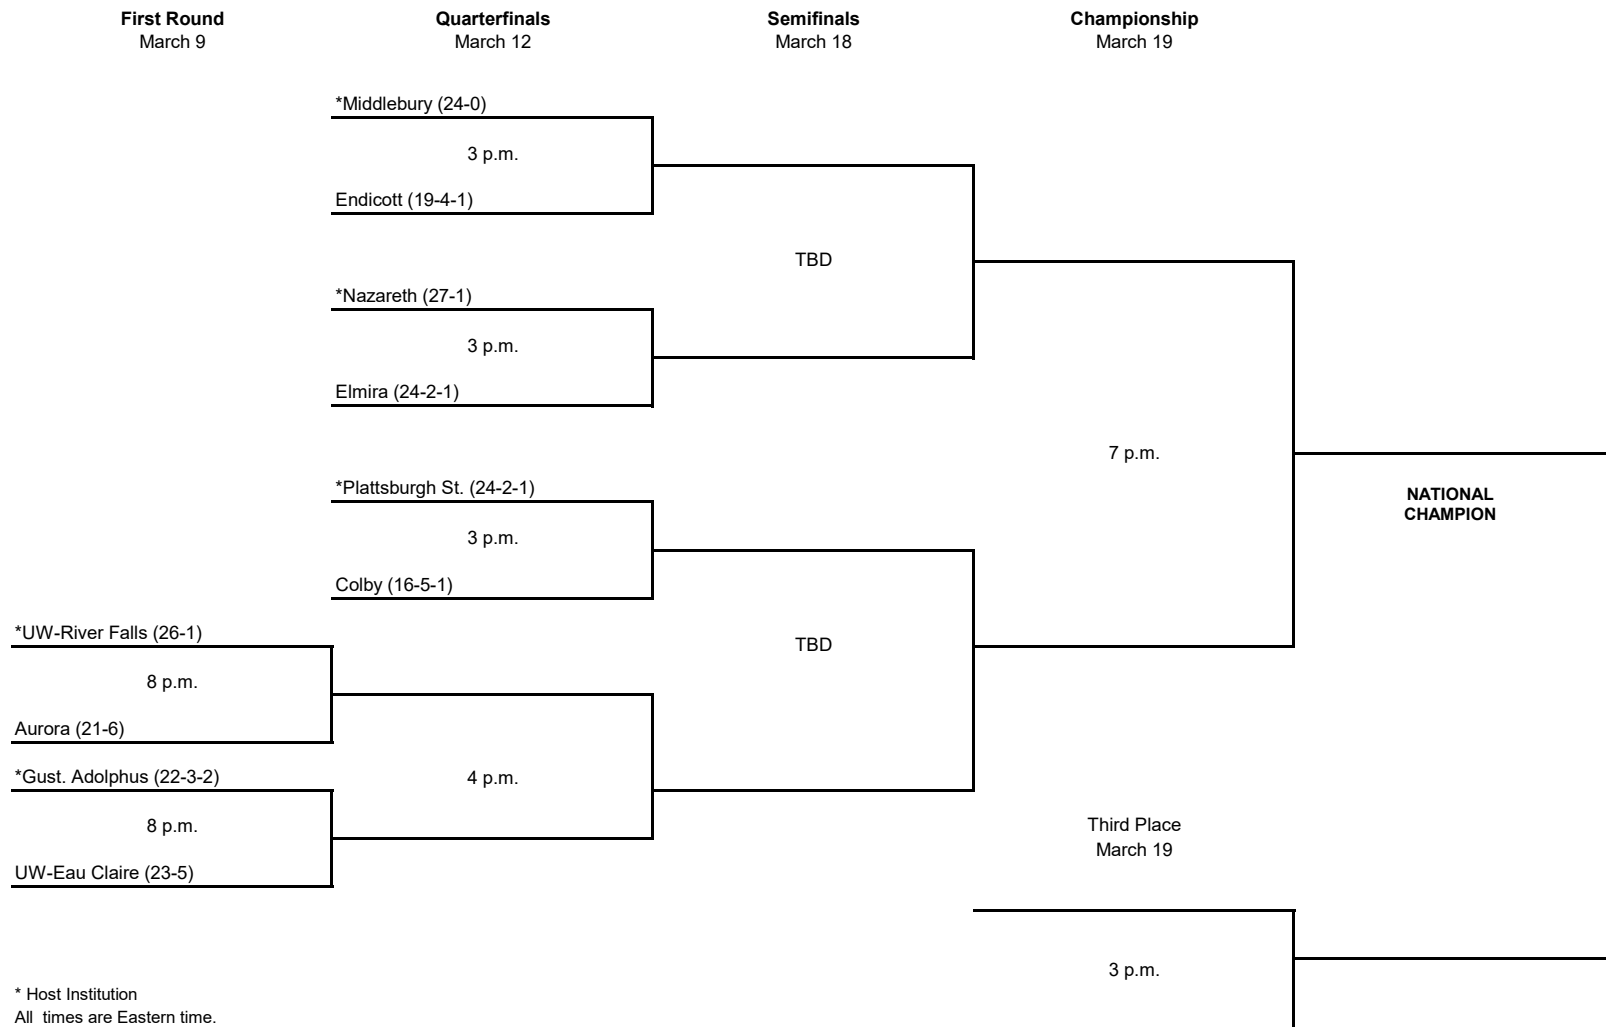

2022 DIVISION III WOMEN'S ICE HOCKEY CHAMPIONSHIP

* Host Institution
 All times are Eastern time.
 (Note: the host will play the later semifinal game.)

© 2022 National Collegiate Athletic Association. No commercial use without the NCAA's written permission.