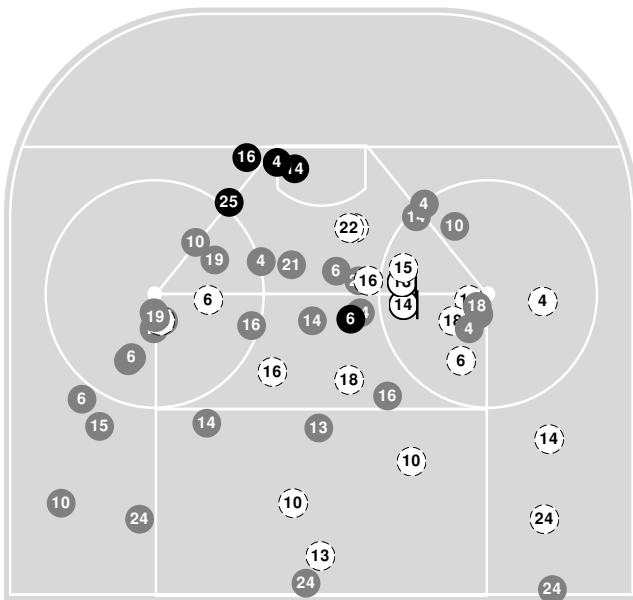

2021-22 Women's Ice Hockey Shot Chart (Advanced) Report

Mar 18, 2022, Start time: 03:00 PM, Chip Kenyon Arena, Middlebury, Vermont
Attendance: 572

Game duration: 2:06

GUST. ADOLPHUS

5 - 1

PLATTSBURGH ST.

Scoring by period

Team	1	2	3
Gust. Adolphus	2	2	1
Plattsburgh St.	1	0	0

Shot chart

Gustavus Attack zone