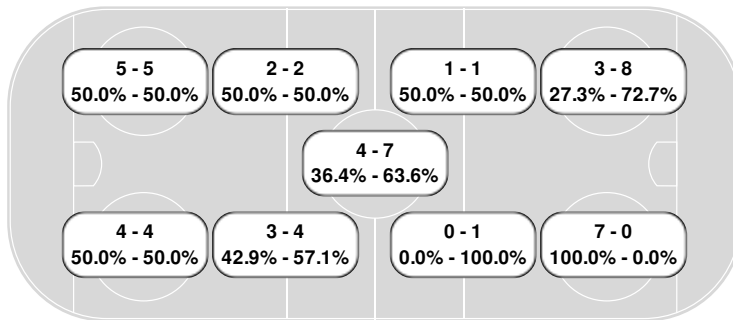

2021-22 Women's Ice Hockey Box Score Report

Mar 18, 2022, Start time: 03:00 PM, Chip Kenyon Arena, Middlebury, Vermont
Attendance: 572

Game duration: 2:06

Goaltenders

Gustavus

#	Player	Min	GA	1	2	3	Saves
1	Katie McCoy	60:00	1	3	7	5	15

Win - Katie McCoy (24-3-1)

Plattsburgh

#	Player	Min	GA	1	2	3	Saves
1	Ashley Davis	37:04	2	0	7	10	17
29	Chloe Beaubien	22:56	3	10	3	0	13

Loss - Chloe Beaubien (13-1-0)

Penalty summary

Prd	Player	Team	Min	Offense	Time	
1st	Holly Schmelzer	PLATTS	2	Tripping	15:36	PP
2nd	Tatem Cheney	PLATTS	2	Tripping	02:15	PP
2nd	Hailey Holland	Gustavus	2	Body checking	07:34	PP

Prd	Player	Team	Min	Offense	Time	
2nd	Kaitlin Drew-Mead	PLATTS	2	Tripping	19:39	PP
3rd	Erin McArdle	PLATTS	2	Cross Checking	11:37	PP

Faceoff summary

Gustavus

#	Player	W	L	FO%
16	Molly McHugh	14	15	48.3
18	Emily Olson	6	4	60.0
20	Stephanie Anderson	6	7	46.2
6	Brooke Power	2	4	33.3
5	Jamie Byrne	1	1	50.0
15	Clara Billings	0	1	0.0
Totals:		29	32	47.5

Plattsburgh

#	Player	W	L	FO%
27	Kaitlin Drew-Mead	13	7	65.0
47	Annie Katonka	12	11	52.2
10	Riley Calhoun	4	2	66.7
34	Taylor Whitney	3	9	25.0
Totals:		32	29	52.5

Faceoff chart

Gustavus

FACEOFFS	WON
1st Period	5
2nd Period	10
3rd Period	14
At even strength	23
Power play	4
Short handed	2

Plattsburgh

WON	FACEOFFS
16	1st Period
10	2nd Period
6	3rd Period
28	At even strength
1	Power play
3	Short handed

Power play summary

Gustavus

Prd	Start	End	Elapsed	Shots	(Opp)	
1	15:36	17:36	02:00	3	0	
2	02:15	02:56	00:41	3	0	PPG
3	19:39	01:39	02:00	0	0	
3	11:37	13:37	02:00	2	0	
Summary: 4 opps, 8 shots, 1 goal, time 06:41						

Plattsburgh

Prd	Start	End	Elapsed	Shots	(Opp)	
2	07:34	09:34	02:00	1	1	
Summary: 1 opps, 1 shots, 0 goal, time 02:00						

Referee's Signature _____