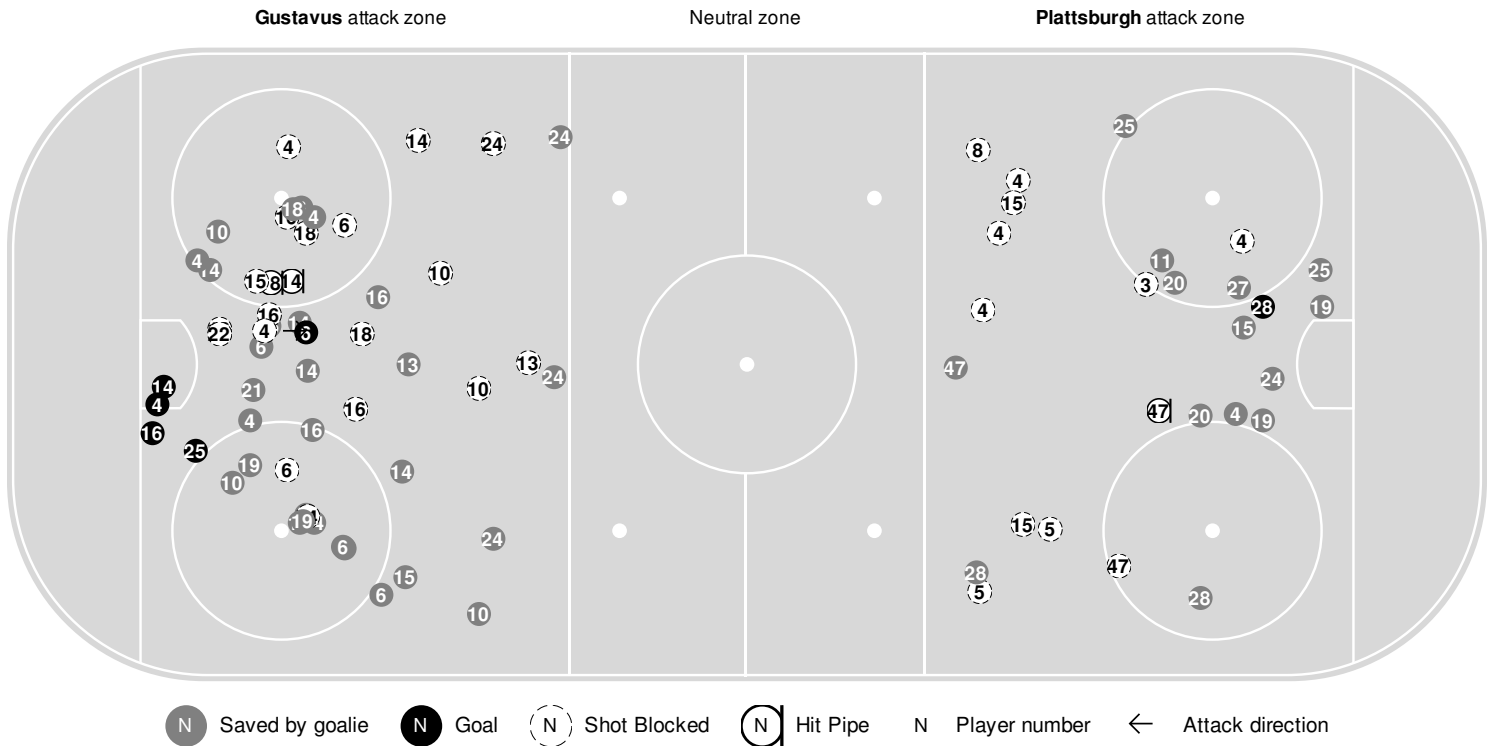

2021-22 Women's Ice Hockey Shot Chart Report

Mar 18, 2022, Start time: 03:00 PM, Chip Kenyon Arena, Middlebury, Vermont
Attendance: 572

Game duration: 2:06

GUST. ADOLPHUS

5 - 1

PLATTSBURGH ST.

Scoring by period

Team	1	2	3
Gust. Adolphus	2	2	1
Plattsburgh St.	1	0	0

Shot chart

Shot summary

Gustavus				
	1	2	3	Tot
Total shots attempted	16	26	25	67
Blocked by defense	4	7	6	17
Shots Off Target	0	7	6	13
Pipes	0	0	2	2
Total shots on-target	12	12	11	35
Shots saved by goalie Katie McCoy	3	7	5	15
Goals scored:				5

Plattsburgh				
	1	2	3	Tot
Total shots attempted	8	14	11	33
Blocked by defense	4	4	4	12
Shots Off Target	0	2	2	4
Pipes	0	1	0	1
Total shots on-target	4	7	5	16
Shots saved by goalie Ashley Davis	0	7	10	17
Shots saved by goalie Chloe Beaubien	10	3	0	13
Goals scored:				1