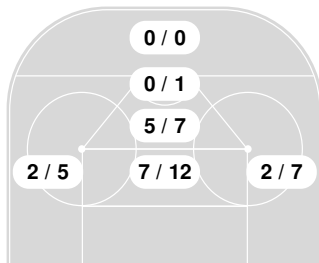

### Shot chart

Gusties Attack zone

Middlebury Attack zone

(N) Saved by goalie
(●) Goal
(○) Shot On-target
(⊖) Shot Blocked
(⊕) Hit Pipe
(N) Player number

### Shot statistics

Gusties Attack zone

Middlebury Attack zone