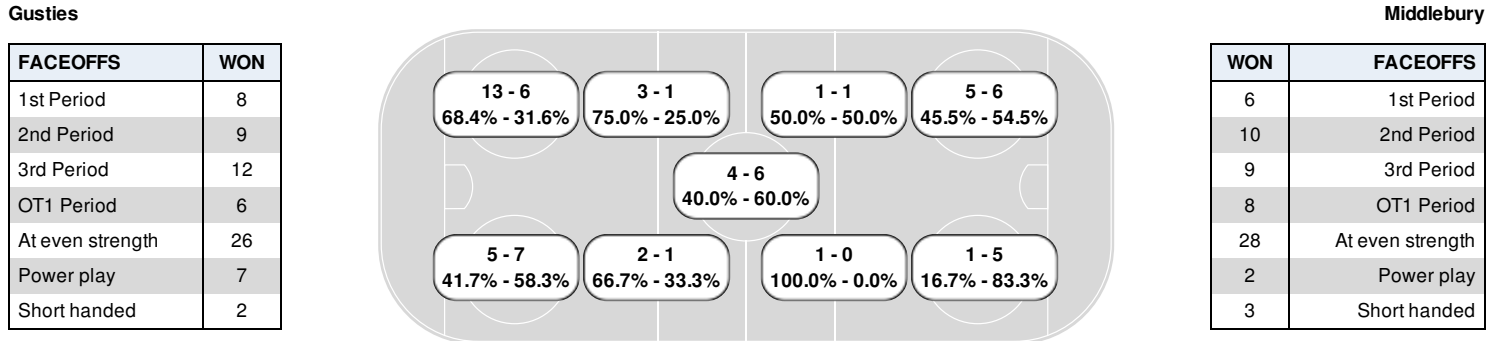

2021-22 Women's Ice Hockey Box Score Report

Mar 19, 2022, Start time: 07:00 PM, Kenyon Arena, Middlebury, Vermont
Attendance: 2120

Game duration: 2:51

Penalty summary

Prd	Player	Team	Min	Offense	Time	
1st	Alexis Ryan	MID	2	Tripping	10:44	PP
1st	Claudia Vira	MID	2	Body checking	12:47	PP
2nd	Molly MacQueen	MID	2	Hooking	12:02	PP

Prd	Player	Team	Min	Offense	Time	
2nd	Sophia Coltvet	GUS	2	Interference	13:20	PP
2nd	Madie Leidt	MID	2	Tripping	19:09	PP
3rd	Eva Hendrikson	MID	2	Delaying the game	18:30	PP

Faceoff summary

Gusties						Middlebury					
#	Player	W	L	FO%		#	Player	W	L	FO%	
16	Molly McHugh	20	16	55.6		17	Madie Leidt	13	5	72.2	
18	Emily Olson	6	8	42.9		10	Caroline Cutter	8	13	38.1	
20	Stephanie Anderson	5	6	45.5		40	Molly MacQueen	5	2	71.4	
6	Brooke Power	2	1	66.7		7	Ashley McDonald	4	12	25.0	
15	Clara Billings	2	1	66.7		26	Raia Schluter	2	1	66.7	
5	Jamie Byrne	0	1	0.0		18	Jenna Letterie	1	2	33.3	
Totals:		35	33	51.5		Totals:		33	35	48.5	

Faceoff chart

Power play summary

Gusties							Middlebury						
Prd	Start	End	Elapsed	Shots	(Opp)		Prd	Start	End	Elapsed	Shots	(Opp)	
1	10:44	12:44	02:00	2	0		2	13:20	15:20	02:00	1	0	
1	12:47	14:47	02:00	2	1		Summary: 1 opps, 1 shots, 0 goal, time 02:00						
2	12:02	12:30	00:28	1	0	PPG							
3	19:09	01:09	02:00	2	0								
3	18:30	20:00	01:30	3	0	PPG							
Summary: 5 opps, 10 shots, 2 goal, time 07:58													

Shootout summary

No Shootouts

Penalty shot summary

No Penalty Shots

Referee's Signature _____