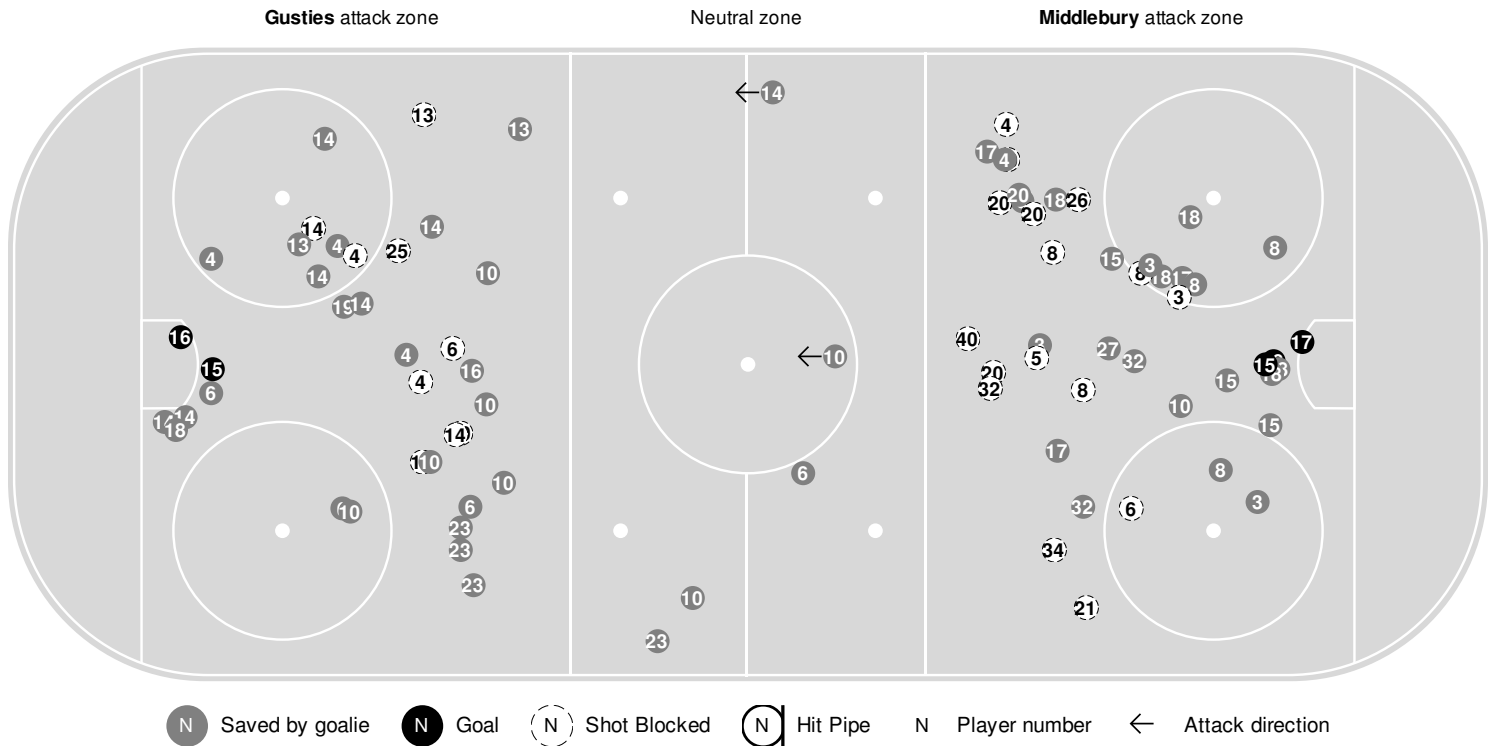

2021-22 Women's Ice Hockey Shot Chart Report

Mar 19, 2022, Start time: 07:00 PM, Kenyon Arena, Middlebury, Vermont
Attendance: 2120

Game duration: 2:51

GUST. ADOLPHUS

2 - 3

MIDDLEBURY

Scoring by period

Team	1	2	3	OT 1
Gust. Adolphus	0	1	1	0
Middlebury	1	0	1	1

Shot chart

Shot summary

Gusties							Middlebury						
	1	2	3	OT 1	Tot								
Total shots attempted	17	16	17	4	54		Total shots attempted						
Blocked by defense	1	4	3	1	9		Blocked by defense						
Shots Off Target	4	2	5	3	14		Shots Off Target						
Pipes	0	0	0	0	0		Pipes						
Total shots on-target	12	10	9	0	31		Total shots on-target						
Shots saved by goalie Katie McCoy	7	6	6	6	25		Shots saved by goalie Sophia Merageas						
Goals scored:						2	Goals scored:						3