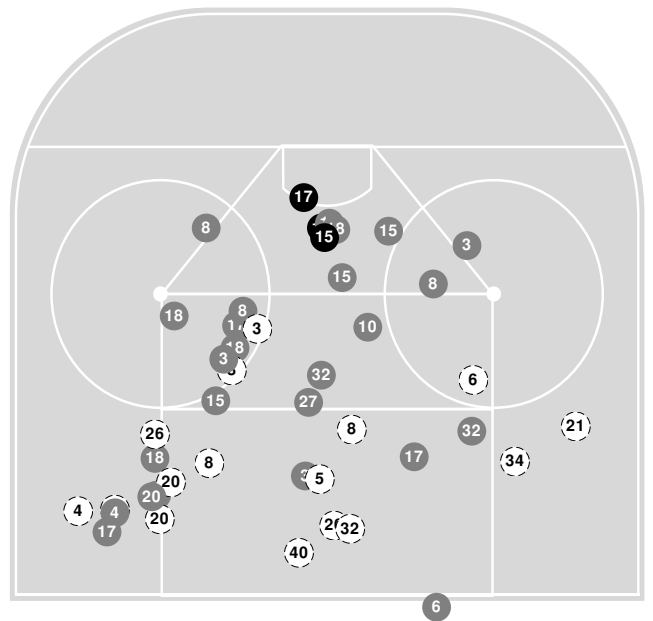

## 2021-22 Women's Ice Hockey Shot Chart (Advanced) Report

Mar 19, 2022, Start time: 07:00 PM, Kenyon Arena, Middlebury, Vermont  
Attendance: 2120

Game duration: 2:51

**GUST. ADOLPHUS**

**2 - 3**

**MIDDLEBURY**

### Shot chart

Gusties Attack zone

Middlebury Attack zone

(N) Saved by goalie
(●) Goal
(○) Shot On-target
(⊖) Shot Blocked
(⊕) Hit Pipe
(N) Player number

### Shot statistics

Gusties Attack zone

Middlebury Attack zone