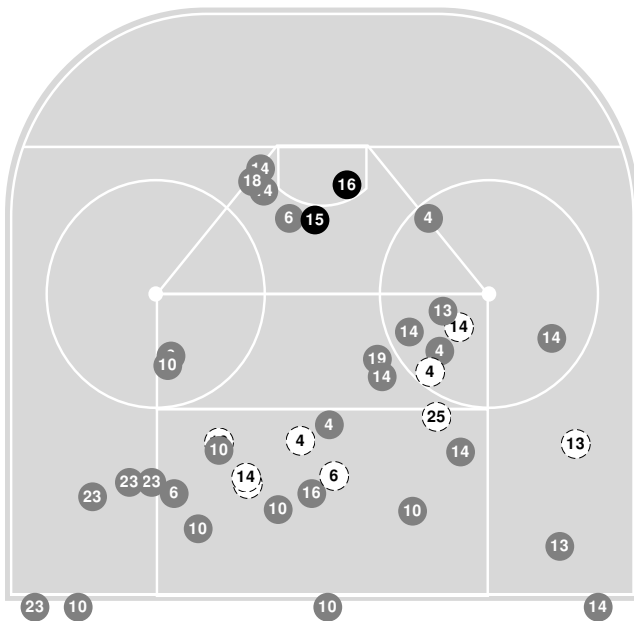

2021-22 Women's Ice Hockey Shot Chart (Advanced) Report

Mar 19, 2022, Start time: 07:00 PM, Kenyon Arena, Middlebury, Vermont
Attendance: 2120

Game duration: 2:51

GUST. ADOLPHUS

2 - 3

MIDDLEBURY

Scoring by period

Team	1	2	3	OT 1
Gust. Adolphus	0	1	1	0
Middlebury	1	0	1	1

Shot chart

Gusties Attack zone