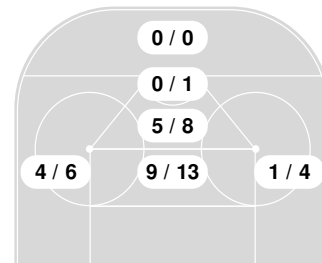

### Shot chart

Gusties Attack zone

Middlebury Attack zone

(N) Saved by goalie
(●) Goal
(○) Shot On-target
(⊖) Shot Blocked
(⊕) Hit Pipe
(N) Player number

### Shot statistics

Gusties Attack zone

Middlebury Attack zone