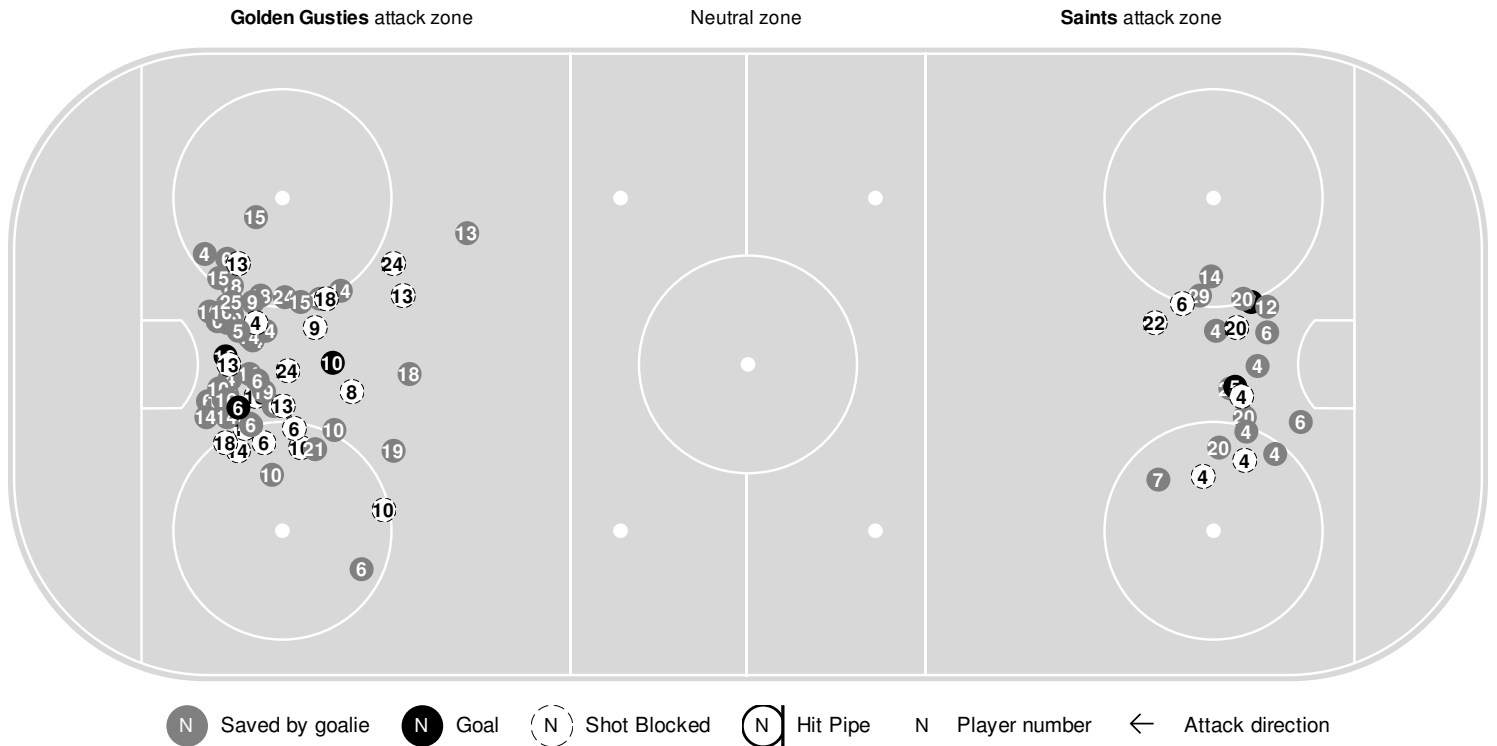

2021-22 Women's Ice Hockey Shot Chart Report

Feb 17, 2022, Start time: 07:00 PM, Mars Lakeview Arena, Duluth, Minnesota
Attendance: 74

Game duration: 2:04

GUST. ADOLPHUS

3 - 2

ST. SCHOLASTICA

Scoring by period

Team	1	2	3	OT 1
Gust. Adolphus	1	1	0	1
St. Scholastica	1	1	0	0

Shot chart

Shot summary

Golden Gusties

	1	2	3	OT 1	Tot
Total shots attempted	23	35	18	6	82
Blocked by defense	6	4	5	3	18
Shots Off Target	6	5	2	0	13
Pipes	0	0	0	0	0
Total shots on-target	11	26	11	3	51
Shots saved by goalie Katie McCoy	6	3	5	0	14
Goals scored:					3

Saints

	1	2	3	OT 1	Tot
Total shots attempted	10	6	9	0	25
Blocked by defense	2	0	4	0	6
Shots Off Target	1	2	0	0	3
Pipes	0	0	0	0	0
Total shots on-target	7	4	5	0	16
Shots saved by goalie Lori Huseby	10	25	11	2	48
Goals scored:					2