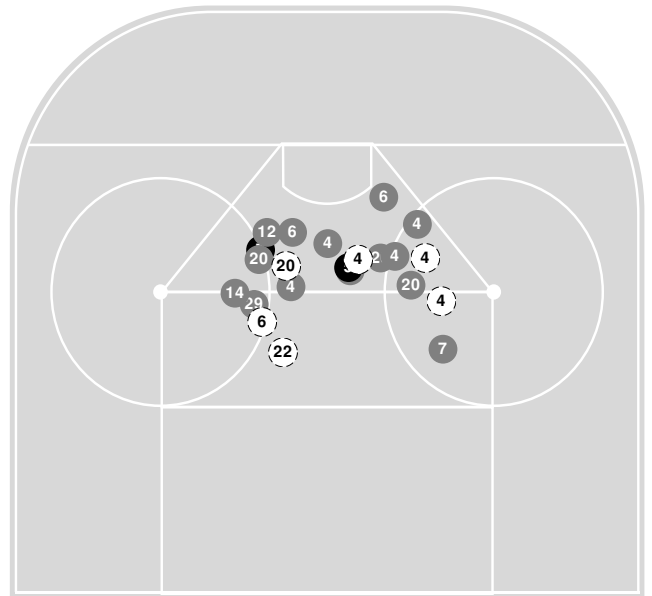

Saints Attack zone

N Saved by goalie
N Goal
N Shot On-target
N Shot Blocked
N Hit Pipe
N Player number