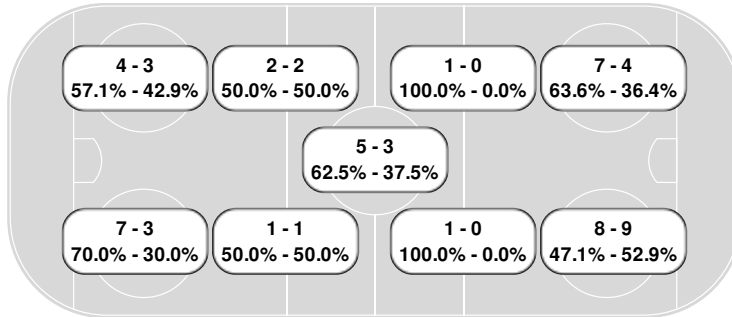

2021-22 Women's Ice Hockey Box Score Report

Feb 17, 2022, Start time: 07:00 PM, Mars Lakeview Arena, Duluth, Minnesota
Attendance: 74

Game duration: 2:04

Penalty summary

Prd	Player	Team	Min	Offense	Time	
1st	Lauryn Hull	CSS	2	Tripping	06:13	PP
1st	Kaitlyn Holland	GAC	2	Tripping	10:38	PP
1st	Lisa LaRoche	CSS	2	Slashing	14:49	PP
1st	Kaitlyn Holland	GAC	2	Tripping	15:34	PP
2nd	Lisa LaRoche	CSS	2	Tripping	03:45	PP
2nd	Taylor Leonard	CSS	2	Hooking	10:46	PP

Prd	Player	Team	Min	Offense	Time	
3rd	Kayla Vrieze	GAC	2	Interference	00:36	PP
3rd	Heather Olinger	GAC	2	Interference	07:30	PP
3rd	Hailey Holland	GAC	2	High Sticking	07:54	PP
3rd	Lizzie Northquest	CSS	2	Roughing	12:53	PP
1OT	Lisa LaRoche	CSS	2	Body checking	02:00	PP

Faceoff summary

Golden Gusties

#	Player	W	L	FO%
16	Molly McHugh	13	9	59.1
18	Emily Olson	7	1	87.5
5	Jamie Byrne	4	2	66.7
20	Stephanie Anderson	4	2	66.7
6	Brooke Power	4	8	33.3
15	Clara Billings	2	0	100.0
14	Hailey Holland	2	3	40.0
Totals:		36	25	59.0

Saints

#	Player	W	L	FO%
4	Taylor Thompson	13	13	50.0
20	Abby Pohkamp	5	12	29.4
14	Kayla Kasel	4	5	44.4
7	Courtney Bloemke	2	0	100.0
16	Allie Bussey	1	4	20.0
6	Lauryn Hull	0	1	0.0
19	Jessie Ketola	0	1	0.0
Totals:		25	36	41.0

Faceoff chart

Golden Gusties

FACEOFFS	WON
1st Period	12
2nd Period	14
3rd Period	9
OT1 Period	1
At even strength	27
Power play	7
Short handed	2

Saints

WON	FACEOFFS
5	1st Period
11	2nd Period
7	3rd Period
2	OT1 Period
18	At even strength
5	Power play
2	Short handed

Power play summary

Golden Gusties

Prd	Start	End	Elapsed	Shots	(Opp)	
1	06:13	06:54	00:41	1	0	PPG
1	14:49	15:34	00:45	1	0	
2	03:45	05:27	01:42	3	0	PPG
2	10:46	12:46	02:00	4	0	
3	12:53	14:53	02:00	5	0	
OT1	02:00	02:06	00:06	1	0	PPG
Summary: 6 opps, 15 shots, 3 goal, time 07:14						

Saints

Prd	Start	End	Elapsed	Shots	(Opp)	
1	10:38	12:38	02:00	0	0	
1	16:49	17:34	00:45	1	0	
3	00:36	02:36	02:00	2	0	
3	07:30	09:30	02:00	3	0	
3	07:54	09:54	02:00	0	0	
Summary: 5 opps, 6 shots, 0 goal, time 07:09						

Shootout summary

No Shootouts

Referee's Signature _____