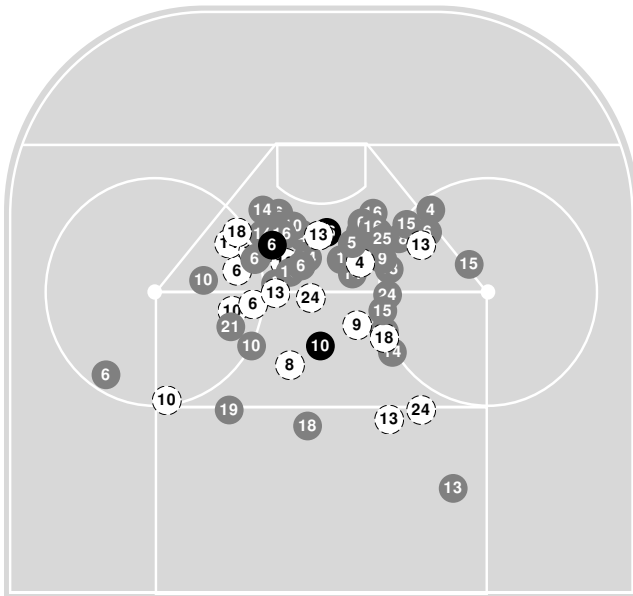

2021-22 Women's Ice Hockey Shot Chart (Advanced) Report

Feb 17, 2022, Start time: 07:00 PM, Mars Lakeview Arena, Duluth, Minnesota
Attendance: 74

Game duration: 2:04

GUST. ADOLPHUS

3 - 2

ST. SCHOLASTICA

Scoring by period

Team	1	2	3	OT 1
Gust. Adolphus	1	1	0	1
St. Scholastica	1	1	0	0

Shot chart

Golden Gusties Attack zone