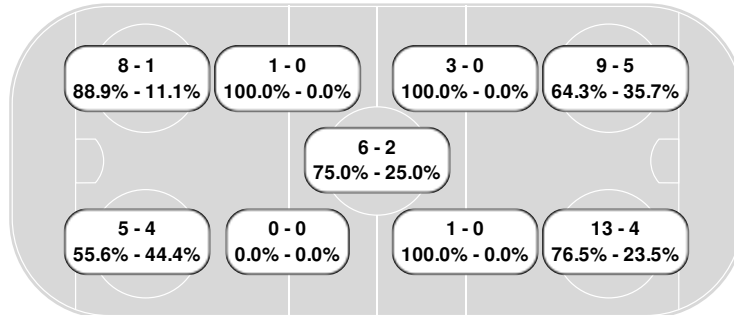

2021-22 Women's Ice Hockey Box Score Report

Jan 28, 2022, Start time: 07:00 PM, SMU Ice Arena, Winona, Minnesota
Attendance: 100

Game duration: 2:14

Penalty summary

Prd	Player	Team	Min	Offense	Time	
1st	Abigail Painovich	SMU	2	Tripping	04:31	PP
1st	Katie Pierpont	SMU	2	Hooking	17:36	PP
2nd	Kristina Press	GAC	2	Tripping	12:08	PP

Prd	Player	Team	Min	Offense	Time	
3rd	Abigail Painovich	SMU	2	Tripping	11:57	PP
3rd	Avrey Simonson	SMU	2	Body checking	15:39	PP

Faceoff summary

Golden Gusties

#	Player	W	L	FO%
16	Molly McHugh	21	5	80.8
18	Emily Olson	9	1	90.0
20	Stephanie Anderson	6	4	60.0
6	Brooke Power	4	2	66.7
26	Emily Howard	4	3	57.1
15	Clara Billings	1	0	100.0
14	Hailey Holland	1	1	50.0
Totals:		46	16	74.2

Cardinals

#	Player	W	L	FO%
24	Katie Pierpont	5	7	41.7
20	Sidney Polzin	4	13	23.5
9	Jenna Kurkowski	3	3	50.0
6	Allie Urlaub	3	11	21.4
14	Ellie Hegdahl	1	0	100.0
16	Carolyn Chrastka	0	1	0.0
33	Anna Braun	0	11	0.0
Totals:		16	46	25.8

Faceoff chart

Golden Gusties

FACEOFFS	WON
1st Period	12
2nd Period	14
3rd Period	17
OT1 Period	3
At even strength	40
Power play	6
Short handed	0

Cardinals

WON	FACEOFFS
2	1st Period
6	2nd Period
4	3rd Period
4	OT1 Period
14	At even strength
1	Power play
1	Short handed

Power play summary

Golden Gusties

Prd	Start	End	Elapsed	Shots	(Opp)	
1	04:31	05:49	01:18	4	0	PPG
1	17:36	19:36	02:00	1	1	
3	11:57	13:57	02:00	3	1	
3	15:39	17:39	02:00	1	1	
Summary: 4 opps, 9 shots, 1 goal, time 07:18						

Cardinals

Prd	Start	End	Elapsed	Shots	(Opp)	
2	12:08	13:05	00:57	2	0	PPG
Summary: 1 opps, 2 shots, 1 goal, time 00:57						

Referee's Signature _____