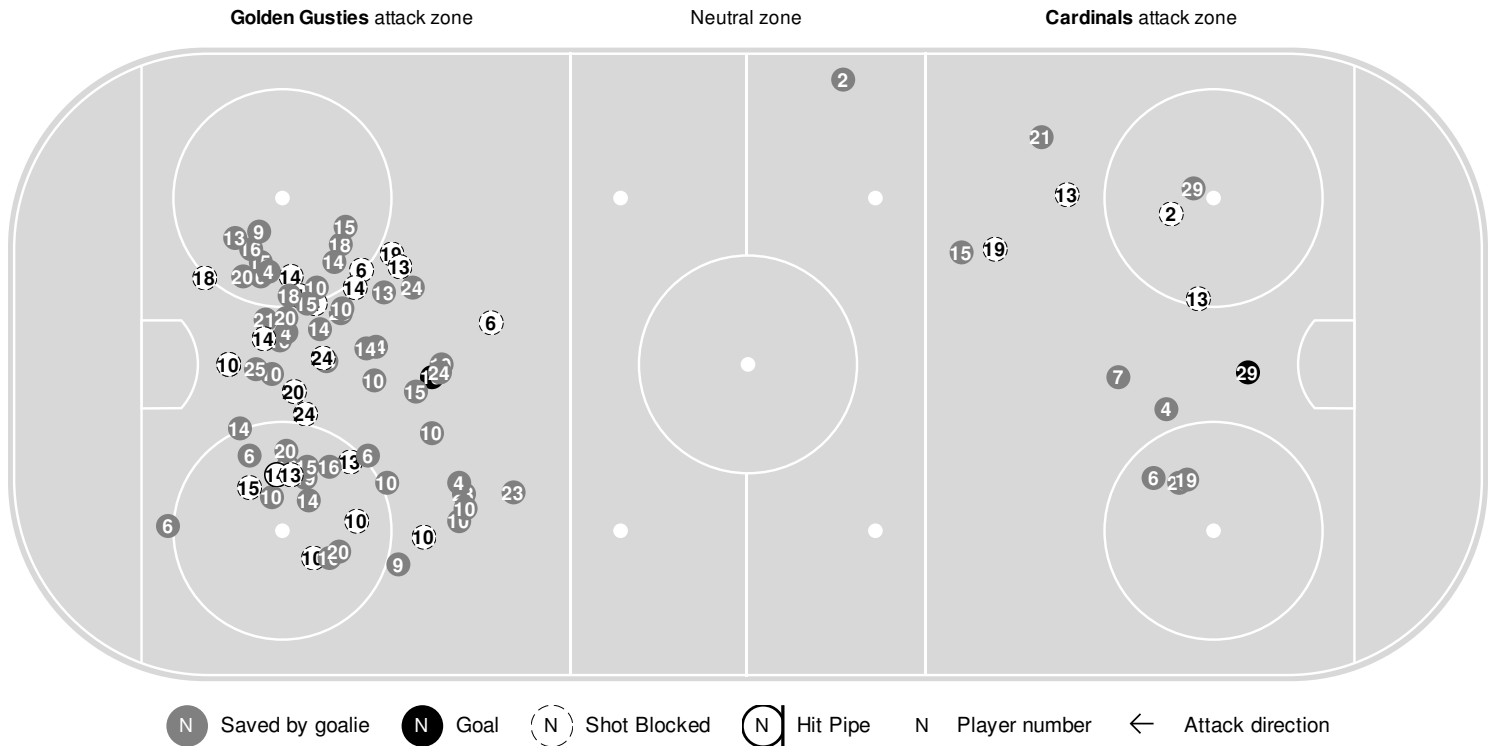

2021-22 Women's Ice Hockey Shot Chart Report

Jan 28, 2022, Start time: 07:00 PM, SMU Ice Arena, Winona, Minnesota
Attendance: 100

Game duration: 2:14

GUST. ADOLPHUS

1 - 1

SAINT MARY'S (MN)

Scoring by period

Team	1	2	3	OT 1
Gust. Adolphus	1	0	0	0
Saint Mary's (MN)	0	1	0	0

Shot chart

Shot summary

Golden Gusties

	1	2	3	OT 1	Tot
Total shots attempted	25	20	37	5	87
Blocked by defense	6	1	13	1	21
Shots Off Target	2	3	4	0	9
Pipes	0	1	0	0	1
Total shots on-target	17	15	20	4	56
Shots saved by goalie Maria Widen	2	3	2	2	9
Goals scored:					1

Cardinals

	1	2	3	OT 1	Tot
Total shots attempted	2	5	3	6	16
Blocked by defense	0	0	1	3	4
Shots Off Target	0	1	0	1	2
Pipes	0	0	0	0	0
Total shots on-target	2	4	2	2	10
Shots saved by goalie Ary Ziakas	16	15	20	4	55
Goals scored:					1