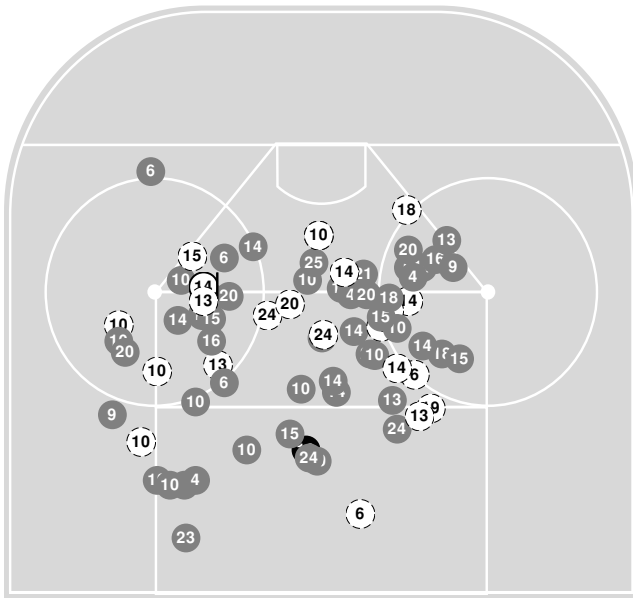

2021-22 Women's Ice Hockey Shot Chart (Advanced) Report

Jan 28, 2022, Start time: 07:00 PM, SMU Ice Arena, Winona, Minnesota
Attendance: 100

Game duration: 2:14

GUST. ADOLPHUS

1 - 1

SAINT MARY'S (MN)

Scoring by period

Team	1	2	3	OT 1
Gust. Adolphus	1	0	0	0
Saint Mary's (MN)	0	1	0	0

Shot chart

Golden Gusties Attack zone