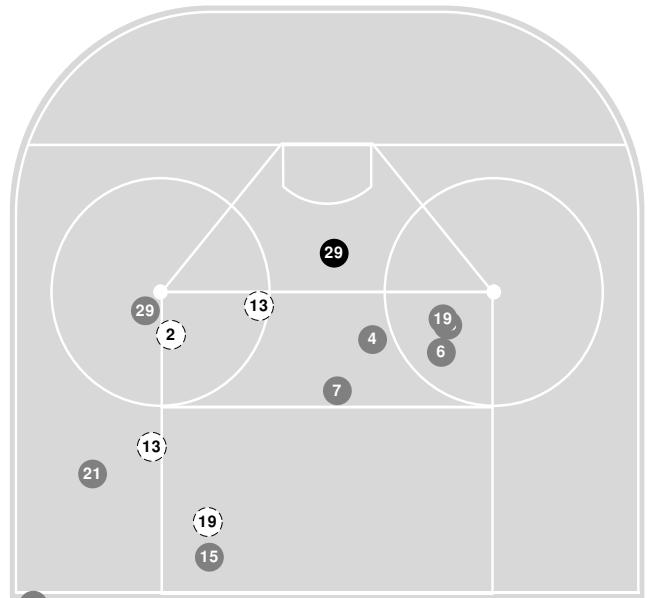

Cardinals Attack zone

N Saved by goalie
N Goal
N Shot On-target
N Shot Blocked
N Hit Pipe
N Player number