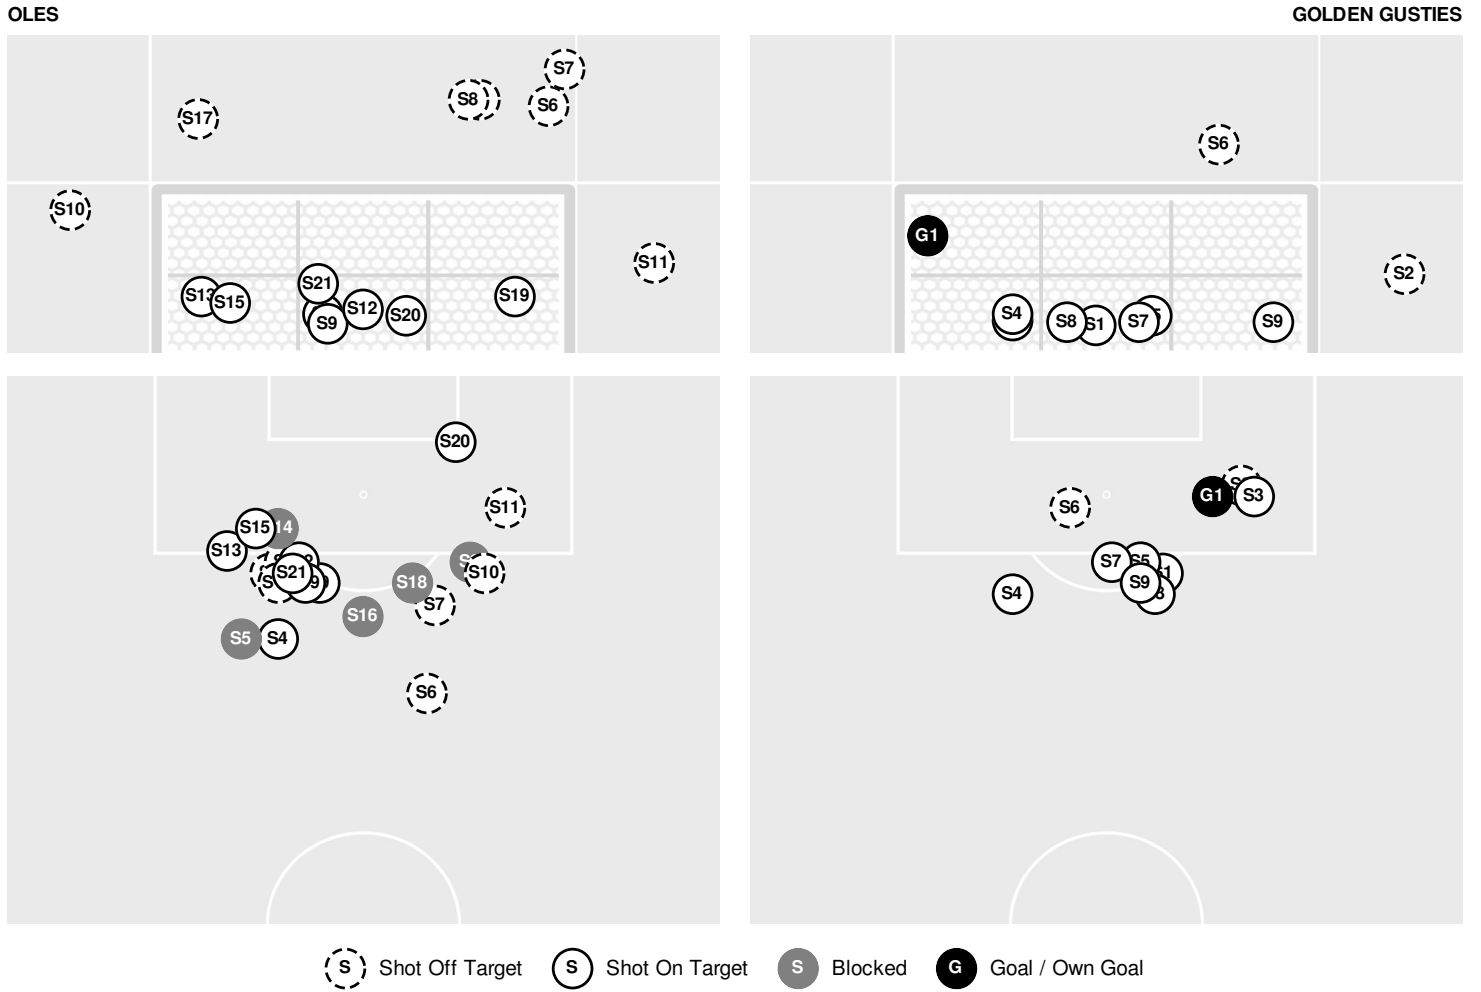

Official Soccer Shot Chart - Final
Gust. Adolphus vs St. Olaf
10/16/21 Rolf Melby Field, Northfield
2021-22 Women's Soccer

Match Time: 3:30 PM
Match Duration: 01:49
Attendance: 224

Officials:

Shots by Half Intervals		1st Half	2nd Half	
		Oles	7	14
Golden Gusties	4	6		

Shot Chart

Shot Summary