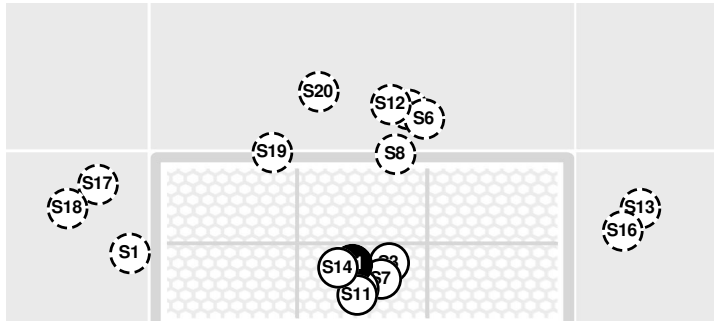

Official Soccer Shot Chart - Final Gust. Adolphus vs Wis.-La Crosse

10/6/21 Veterans Memorial Field, La Crosse, Wis.
2021-22 Women's Soccer

Match Time: 6:00 PM
Match Duration: 01:53
Attendance: 112

Officials: Mwita Binagi, Thomas Vergeront, Isaiah Schlagel

Shots by Half Intervals	Eagles	1st Half	2nd Half			
		Golden Gusties	15	7	4	3

Shot Chart

EAGLES