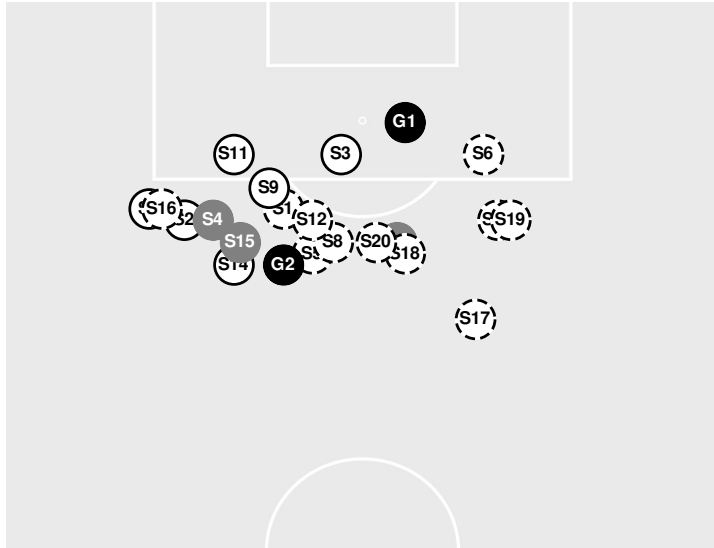

GOLDEN GUSTIES

S Shot Off Target
S Shot On Target
S Blocked
G Goal / Own Goal

Shot Summary