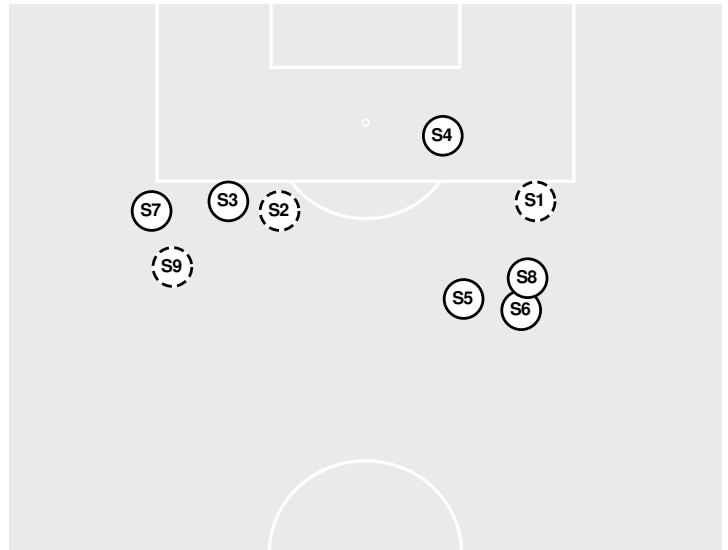

Officials:

Shots by Half Intervals		1st Half	2nd Half
Wildcats		8	10
Golden Gusties		4	5

Shot Chart

WILDCATS

GOLDEN GUSTIES

S Shot Off Target
 S Shot On Target
 S Blocked
 G Goal / Own Goal

Shot Summary

Official Soccer Shot Chart - Final
Gust. Adolphus vs St. Catherine
10/2/21 St. Kate's Field, St. Paul
2021-22 Women's Soccer

Match Time: 1:00 PM
Match Duration: 01:54
Attendance: 179

Officials:

WILDCATS

No	Time	Player	Description
S1	5'	25, Amanda Elton	
S2	16'	6, Jess Bartz	
G1	20'	25, Amanda Elton	
S3	21'	29, Caitlyn Bartlett	Saved
S4	28'	8, Mallory Johnson	Saved
S5	34'	17, Emily Stephens	
S6	36'	25, Amanda Elton	
S7	42'	25, Amanda Elton	Saved
S8	47'	29, Caitlyn Bartlett	Saved
S9	55'	16, Rachael Holm	Saved
S10	58'	23, Sydney Nelson	
S11	65'	25, Amanda Elton	
G2	68'	19, Emma Watt	
S12	71'	19, Emma Watt	
S13	74'	25, Amanda Elton	
S14	84'	23, Sydney Nelson	Saved
S15	85'	16, Rachael Holm	
S16	86'	28, Lauren Witte	