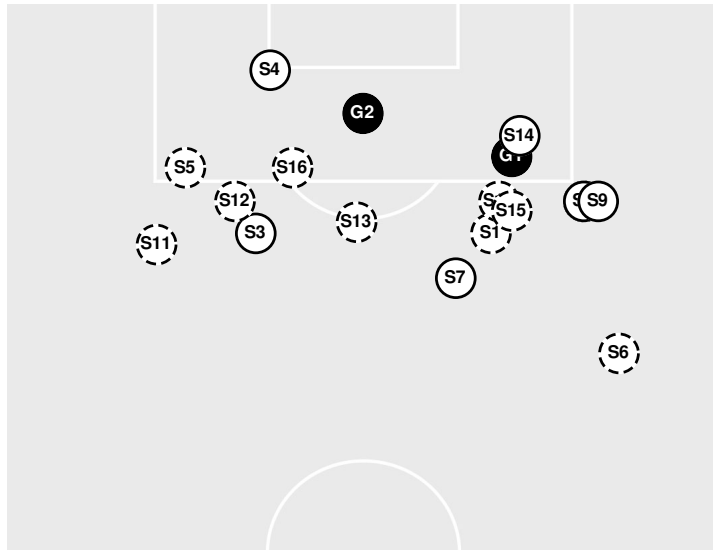

GUST. ADOLPHUS 0, ST. CATHERINE 1

Official Soccer Shot Chart - Final
Gust. Adolphus vs St. Catherine

10/2/21 St. Kate's Field, St. Paul
 2021-22 Women's Soccer

Match Time: 1:00 PM
Match Duration: 01:54
Attendance: 179

Officials:

Shots by Half Intervals		1st Half	2nd Half
Wildcats		8	10
Golden Gusties		4	5

Shot Chart

WILDCATS

GOLDEN GUSTIES

S Shot Off Target
 S Shot On Target
 S Blocked
 G Goal / Own Goal

Shot Summary

Official Soccer Shot Chart - Final
Gust. Adolphus vs St. Catherine
10/2/21 St. Kate's Field, St. Paul
2021-22 Women's Soccer

Match Time: 1:00 PM
Match Duration: 01:54
Attendance: 179

Officials:

WILDCATS

No	Time	Player	Description
S1	5'	25, Amanda Elton	
S2	16'	6, Jess Bartz	
G1	20'	25, Amanda Elton	
S3	21'	29, Caitlyn Bartlett	Saved
S4	28'	8, Mallory Johnson	Saved
S5	34'	17, Emily Stephens	
S6	36'	25, Amanda Elton	
S7	42'	25, Amanda Elton	Saved
S8	47'	29, Caitlyn Bartlett	Saved
S9	55'	16, Rachael Holm	Saved
S10	58'	23, Sydney Nelson	
S11	65'	25, Amanda Elton	
G2	68'	19, Emma Watt	
S12	71'	19, Emma Watt	
S13	74'	25, Amanda Elton	
S14	84'	23, Sydney Nelson	Saved
S15	85'	16, Rachael Holm	
S16	86'	28, Lauren Witte	