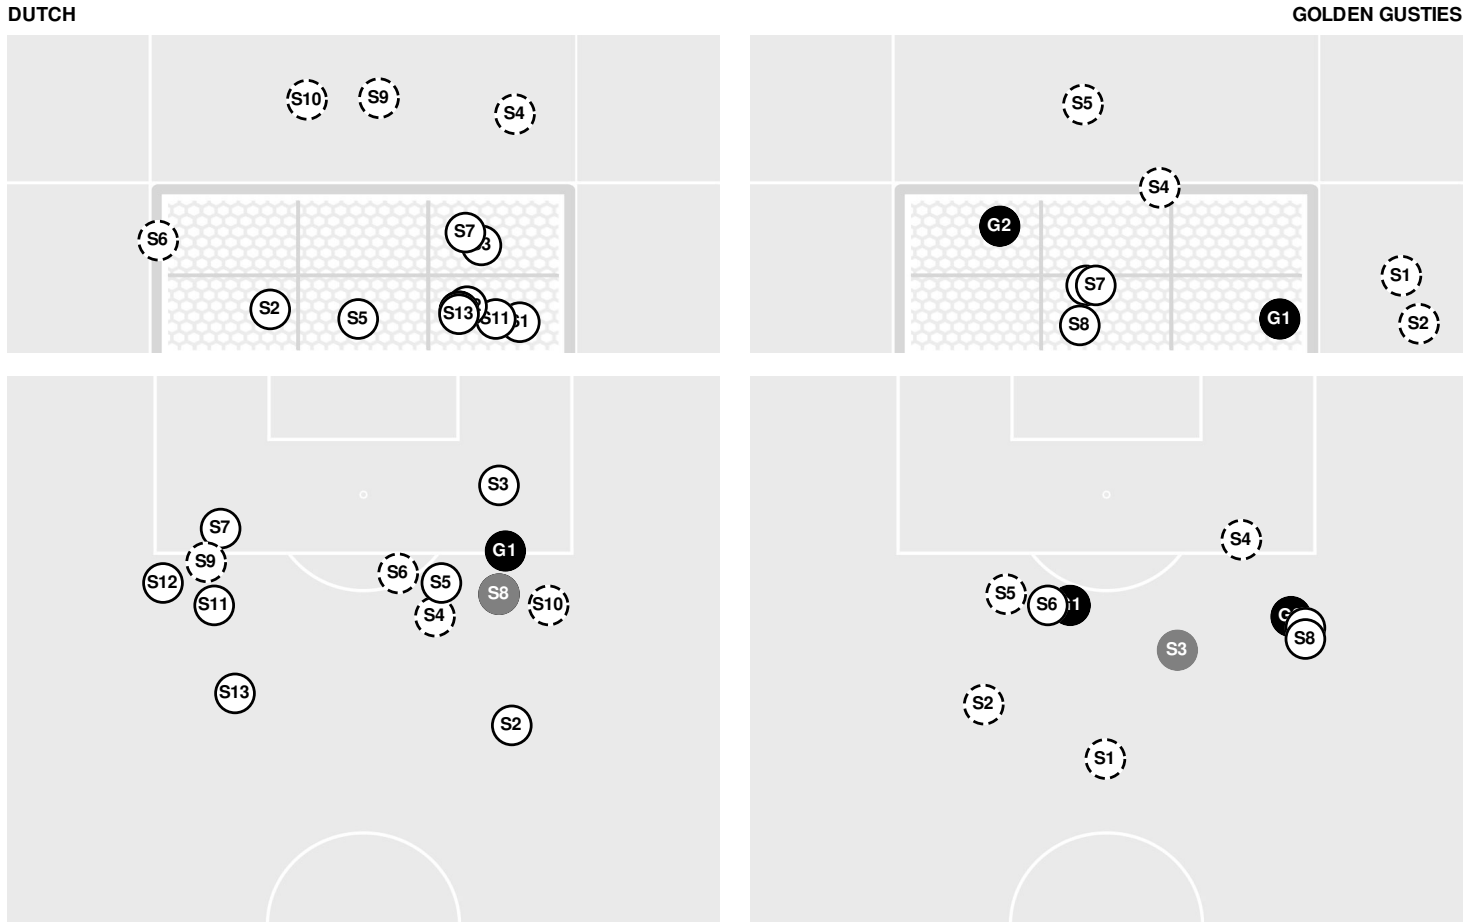

Official Soccer Shot Chart - Final
Gustavus Adolphus (Minn.) vs Central

9/1/21 A.N. Kuyper Athletics Complex Soccer Field, Pella
2021-22 Women's Soccer

Match Time: 2:00 PM

Match Duration: 02:02

Attendance: 125

Officials: Rod Chrstofferson, Robert Sorey, Rich Voyek

Shots by Half Intervals		1st Half	2nd Half	
		Dutch	7	7
		Golden Gusties	4	

Shot Chart

S Shot Off Target
S Shot On Target
S Blocked
G Goal / Own Goal

Shot Summary